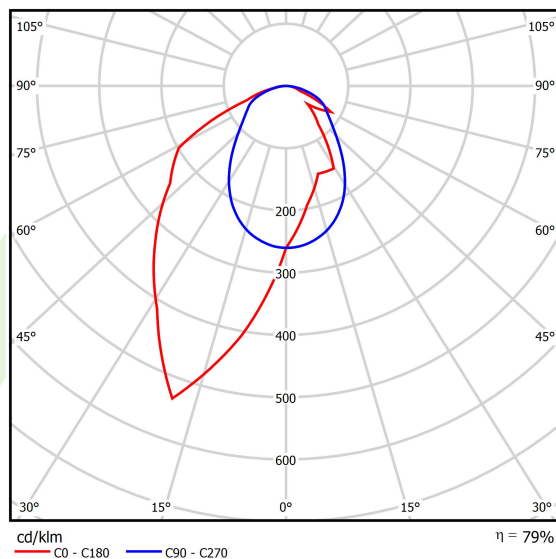

Mechanical data

Assembly	surface mounted on slings
Material	aluminum
Color	anodised aluminum
Diffuser	OPTICS (optical system based on lenses)
Impact resistant	IK04
Dimensions [mm]	1144 x 48 x 70

A graph of light