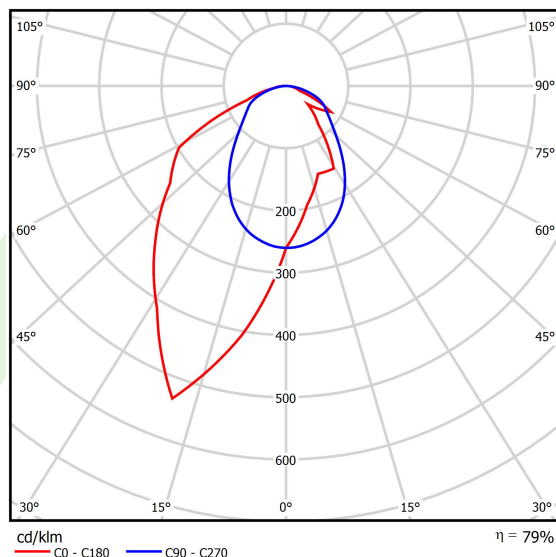

Product: X-LINE SLIM L-DOWN LED 2600 OPTICS-ASYM E 34 830 / L-1144MM S-1,5M

Index: 19.4090.3311.34

Description

The luminaire is made of aluminum profile. There is only lower half-space light distribution (L-DOWN). Comparing to the traditional X-Line LED, size of the luminaire has been reduced, and all construction has been closed in a narrow 48 mm profile, which gives now a more elegant form of the product. The X-Line Slim uses a PLX or Micro-PRM opal diffuser or lenses. All of this allows to manipulate light and create lighting systems, facilitating the creation of comfortable vision in the interiors and their aesthetic appearance. The X-Line Slim luminaire is designed for mounting on suspensions.

Product information

Category	Surface mounted luminaires
Family	X-LINE SLIM LED
Name	X-LINE SLIM L-DOWN LED 2600 OPTICS-ASYM E 34 830 / L-1144MM S-1,5M
Index	19.4090.3311.34

Light and electrical data

Light source	LED
Luminous flux LED [lm]	2538
LED power [W]	12,4
Luminaire luminous flux [lm]	2005
Power of luminaire [W]	14,1
Luminaire's light efficiency [lm/W]	132,6
Color of the light [K]	3000
CRI	>80
SDCM (LED sources)	3
Beam angle [°]	asymmetric light distribution - l _{max} =-20°
Photobiological risk class (IEC/EN 62471)	RG0
Protection against electric shock	I
Protection degree	IP40
Voltage	220..240 V, 50..60 Hz
Lifetime of LED sources [h]	100000
Lx/By	L80/B10
Operating temperature range [°C]	5 ÷ 35
Driver	standard on/off (E)
Power factor cos φ	>0,95
Circuit load capacity	25 (B10), 40 (B16), 39 (C10), 62 (C16)

Mechanical data

Assembly	surface mounted on slings
Material	aluminum
Color	RAL 9016 (white)
Diffuser	OPTICS (optical system based on lenses)
Impact resistant	IK04
Dimensions [mm]	1144 x 48 x 70

A graph of light