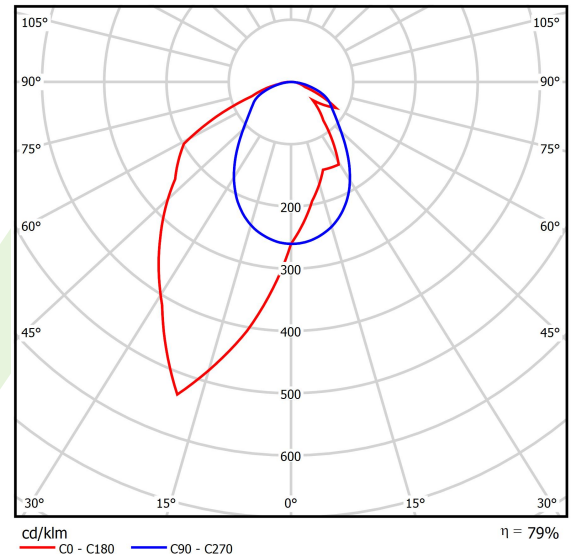

Product: X-LINE SLIM L-DOWN LED 2600 OPTICS-ASYM E 21 830 / L-1144MM S-1,5M

Index: 19.4090.3311.21

Description

The luminaire is made of aluminum profile. There is only lower half-space light distribution (L-DOWN). Comparing to the traditional X-Line LED, size of the luminaire has been reduced, and all construction has been closed in a narrow 48 mm profile, which gives now a more elegant form of the product. The X-Line Slim uses a PLX or Micro-PRM opal diffuser or lenses. All of this allows to manipulate light and create lighting systems, facilitating the creation of comfortable vision in the interiors and their aesthetic appearance. The X-Line Slim luminaire is designed for mounting on suspensions.

Product information

Category	Surface mounted luminaires
Family	X-LINE SLIM LED
Name	X-LINE SLIM L-DOWN LED 2600 OPTICS-ASYM E 21 830 / L-1144MM S-1,5M
Index	19.4090.3311.21

Light and electrical data

Light source	LED
Luminous flux LED [lm]	2538
LED power [W]	12,4
Luminaire luminous flux [lm]	2005
Power of luminaire [W]	14,1
Luminaire's light efficiency [lm/W]	132,6
Color of the light [K]	3000
CRI	>80
SDCM (LED sources)	3
Beam angle [°]	asymmetric light distribution - l _{max} =-20°
Photobiological risk class (IEC/EN 62471)	RG0
Protection against electric shock	I
Protection degree	IP40
Voltage	220..240 V, 50..60 Hz
Lifetime of LED sources [h]	100000
Lx/By	L80/B10
Operating temperature range [°C]	5 ÷ 35
Driver	standard on/off (E)
Power factor cos φ	>0,95
Circuit load capacity	25 (B10), 40 (B16), 39 (C10), 62 (C16)

Mechanical data

Assembly	surface mounted on slings
Material	aluminum
Color	RAL 9006 (grey)
Diffuser	OPTICS (optical system based on lenses)
Impact resistant	IK04
Dimensions [mm]	1144 x 48 x 70

A graph of light