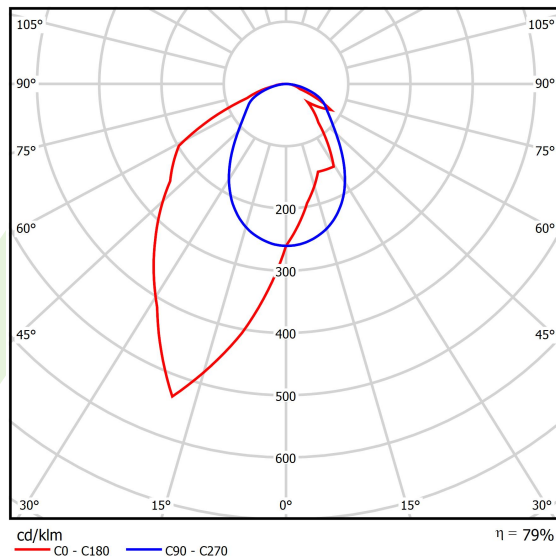

Mechanical data

Assembly	surface mounted on slings
Material	aluminum
Color	RAL 9006 (grey)
Diffuser	OPTICS (optical system based on lenses)
Impact resistant	IK04
Dimensions [mm]	1144 x 48 x 70

A graph of light