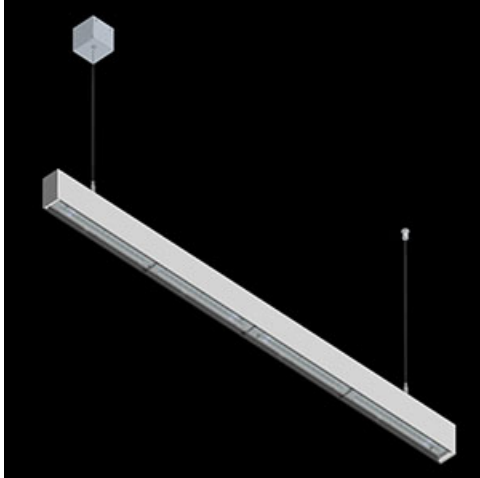

Product: X-LINE SLIM L-DOWN LED 2600 OPTICS-ASYM E 21 830 / L-1144MM S-1,5M

Index: 19.4090.3311.21

Description

The luminaire is made of aluminum profile. There is only lower half-space light distribution (L-DOWN). Comparing to the traditional X-Line LED, size of the luminaire has been reduced, and all construction has been closed in a narrow 48 mm profile, which gives now a more elegant form of the product. The X-Line Slim uses a PLX or Micro-PRM opal diffuser or lenses. All of this allows to manipulate light and create lighting systems, facilitating the creation of comfortable vision in the interiors and their aesthetic appearance. The X-Line Slim luminaire is designed for mounting on suspensions.

Product information

Category	Surface mounted luminaires
Family	X-LINE SLIM LED
Name	X-LINE SLIM L-DOWN LED 2600 OPTICS-ASYM E 21 830 / L-1144MM S-1,5M
Index	19.4090.3311.21

Light and electrical data

Light source	LED
Luminous flux LED [lm]	2538
LED power [W]	12,4
Luminaire luminous flux [lm]	2005
Power of luminaire [W]	14,1
Luminaire's light efficiency [lm/W]	132,6
Color of the light [K]	3000
CRI	>80
SDCM (LED sources)	3
Beam angle [°]	asymmetric light distribution - l _{max} =-20°
Photobiological risk class (IEC/EN 62471)	RG0
Protection against electric shock	I
Protection degree	IP40
Voltage	220..240 V, 50..60 Hz
Lifetime of LED sources [h]	100000
Lx/By	L80/B10
Operating temperature range [°C]	5 ÷ 35
Driver	standard on/off (E)
Power factor cos φ	>0,95
Circuit load capacity	25 (B10), 40 (B16), 39 (C10), 62 (C16)

Mechanical data

Assembly	surface mounted on slings
Material	aluminum
Color	RAL 9006 (grey)
Diffuser	OPTICS (optical system based on lenses)
Impact resistant	IK04
Dimensions [mm]	1144 x 48 x 70

A graph of light