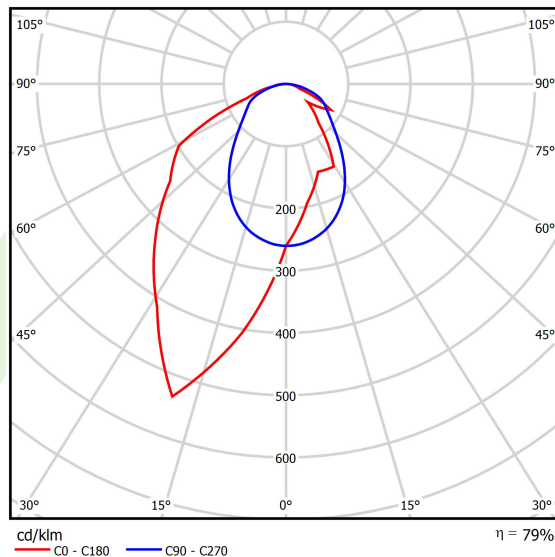

Mechanical data

Assembly	surface mounted on slings
Material	aluminum
Color	RAL 9006 (grey)
Diffuser	OPTICS (optical system based on lenses)
Impact resistant	IK04
Dimensions [mm]	1144 x 48 x 70

A graph of light