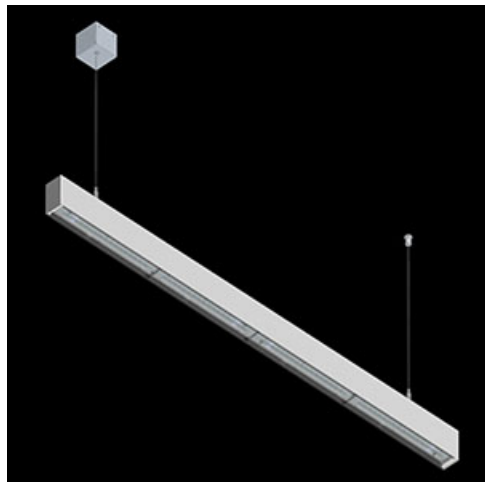

**Product:** X-LINE SLIM L-DOWN LED 2600 OPTICS-ASYM E 24 830 / L-1144MM S-1,5M

**Index:** 19.4090.3311.24

## Description

The luminaire is made of aluminum profile. There is only lower half-space light distribution (L-DOWN). Comparing to the traditional X-Line LED, size of the luminaire has been reduced, and all construction has been closed in a narrow 48 mm profile, which gives now a more elegant form of the product. The X-Line Slim uses a PLX or Micro-PRM opal diffuser or lenses. All of this allows to manipulate light and create lighting systems, facilitating the creation of comfortable vision in the interiors and their aesthetic appearance. The X-Line Slim luminaire is designed for mounting on suspensions.

## Product information

Category	Surface mounted luminaires
Family	X-LINE SLIM LED
Name	X-LINE SLIM L-DOWN LED 2600 OPTICS-ASYM E 24 830 / L-1144MM S-1,5M
Index	19.4090.3311.24

**Mechanical data**

Assembly	surface mounted on slings
Material	aluminum
Color	anodised aluminum
Diffuser	OPTICS (optical system based on lenses)
Impact resistant	IK04
Dimensions [mm]	1144 x 48 x 70

**A graph of light**