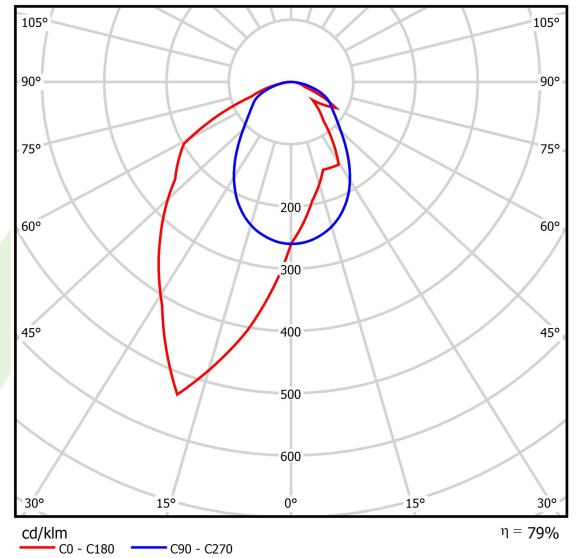

Mechanical data

Assembly	surface mounted on slings
Material	aluminum
Color	anodised aluminum
Diffuser	OPTICS (optical system based on lenses)
Impact resistant	IK04
Dimensions [mm]	1144 x 48 x 70

A graph of light