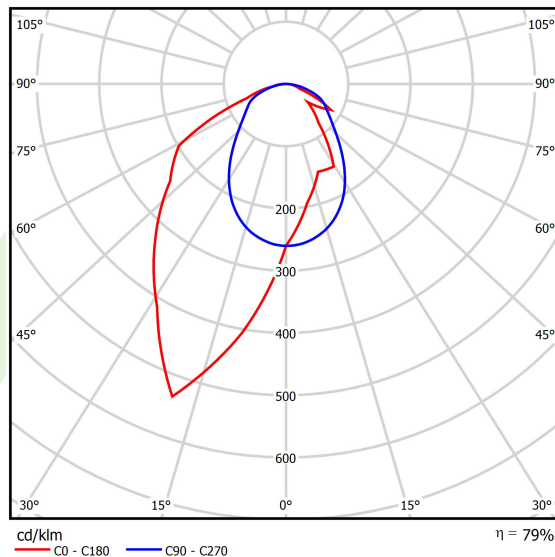

Mechanical data

Assembly	surface mounted on slings
Material	aluminum
Color	anodised aluminum
Diffuser	OPTICS (optical system based on lenses)
Impact resistant	IK04
Dimensions [mm]	1144 x 48 x 70

A graph of light