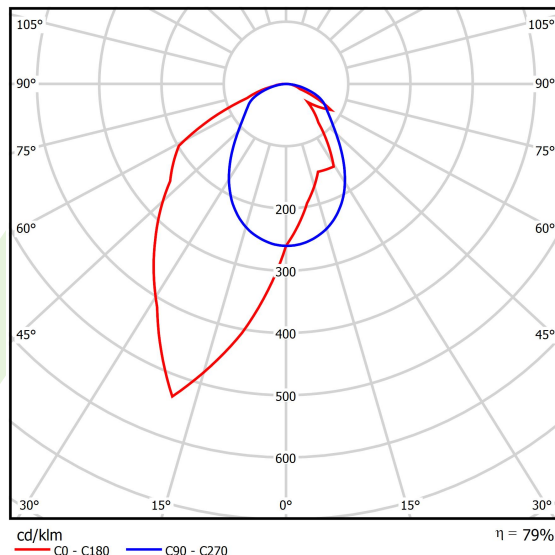

Mechanical data

Assembly	surface mounted on slings
Material	aluminum
Color	RAL 9005 (black)
Diffuser	OPTICS (optical system based on lenses)
Impact resistant	IK04
Dimensions [mm]	1144 x 48 x 70

A graph of light