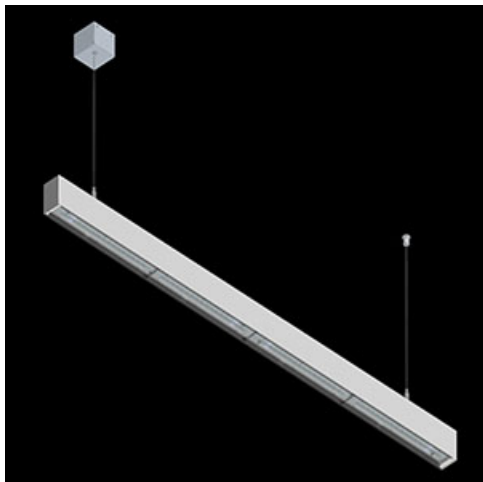

Product: X-LINE SLIM L-DOWN LED 5500 OPTICS-WIDE EDD 34 840 / L-1425MM S-1,5M

Index: 19.4090.2723.34

Description

The luminaire is made of aluminum profile. There is only lower half-space light distribution (L-DOWN). Comparing to the traditional X-Line LED, size of the luminaire has been reduced, and all construction has been closed in a narrow 48 mm profile, which gives now a more elegant form of the product. The X-Line Slim uses a PLX or Micro-PRM opal diffuser or lenses. All of this allows to manipulate light and create lighting systems, facilitating the creation of comfortable vision in the interiors and their aesthetic appearance. The X-Line Slim luminaire is designed for mounting on suspensions.

Product information

Category	Surface mounted luminaires
Family	X-LINE SLIM LED
Name	X-LINE SLIM L-DOWN LED 5500 OPTICS-WIDE EDD 34 840 / L-1425MM S-1,5M
Index	19.4090.2723.34

Light and electrical data

Light source	LED
Luminous flux LED [lm]	5845
LED power [W]	27,3
Luminaire luminous flux [lm]	4851,4
Power of luminaire [W]	31
Luminaire's light efficiency [lm/W]	156,5
Color of the light [K]	4000
CRI	>80
SDCM (LED sources)	3
Beam angle [°]	(C0-C180) / (C90-C270) - 101,8° / 88,4°
Photobiological risk class (IEC/EN 62471)	RG0
Protection against electric shock	I
Protection degree	IP40
Voltage	220..240 V, 50..60 Hz
Lifetime of LED sources [h]	100000
Lx/By	L80/B10
Operating temperature range [°C]	5 ÷ 35
Driver	DIM DALI (EDD)
Power factor cos φ	>0,95
Circuit load capacity	17 (B10), 28 (B16), 26 (C10), 41 (C16)

Mechanical data

Assembly	surface mounted on slings
Material	aluminum
Color	RAL 9016 (white)
Diffuser	OPTICS (optical system based on lenses)
Impact resistant	IK04
Dimensions [mm]	1425 x 48 x 70

A graph of light