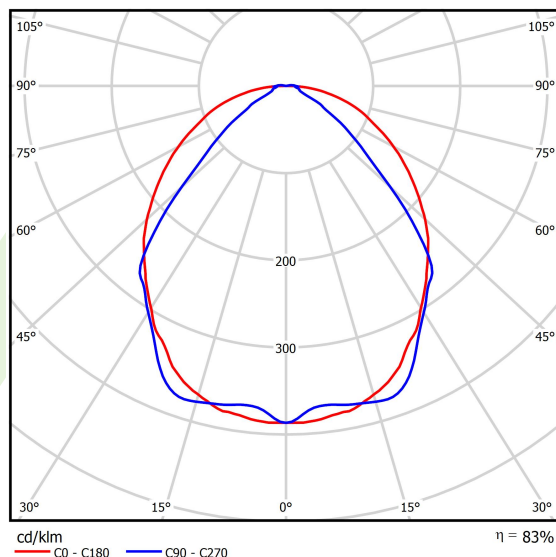

Product: X-LINE SLIM L-DOWN LED 5500 OPTICS-WIDE EDD 34 840 / L-1425MM S-1,5M

Index: 19.4090.2723.34

Description

The luminaire is made of aluminum profile. There is only lower half-space light distribution (L-DOWN). Comparing to the traditional X-Line LED, size of the luminaire has been reduced, and all construction has been closed in a narrow 48 mm profile, which gives now a more elegant form of the product. The X-Line Slim uses a PLX or Micro-PRM opal diffuser or lenses. All of this allows to manipulate light and create lighting systems, facilitating the creation of comfortable vision in the interiors and their aesthetic appearance. The X-Line Slim luminaire is designed for mounting on suspensions.

Product information

Category	Surface mounted luminaires
Family	X-LINE SLIM LED
Name	X-LINE SLIM L-DOWN LED 5500 OPTICS-WIDE EDD 34 840 / L-1425MM S-1,5M
Index	19.4090.2723.34

Light and electrical data

Light source	LED
Luminous flux LED [lm]	5845
LED power [W]	27,3
Luminaire luminous flux [lm]	4851,4
Power of luminaire [W]	31
Luminaire's light efficiency [lm/W]	156,5
Color of the light [K]	4000
CRI	>80
SDCM (LED sources)	3
Beam angle [°]	(C0-C180) / (C90-C270) - 101,8° / 88,4°
Photobiological risk class (IEC/EN 62471)	RG0
Protection against electric shock	I
Protection degree	IP40
Voltage	220..240 V, 50..60 Hz
Lifetime of LED sources [h]	100000
Lx/By	L80/B10
Operating temperature range [°C]	5 ÷ 35
Driver	DIM DALI (EDD)
Power factor cos φ	>0,95
Circuit load capacity	17 (B10), 28 (B16), 26 (C10), 41 (C16)

Mechanical data

Assembly	surface mounted on slings
Material	aluminum
Color	RAL 9016 (white)
Diffuser	OPTICS (optical system based on lenses)
Impact resistant	IK04
Dimensions [mm]	1425 x 48 x 70

A graph of light