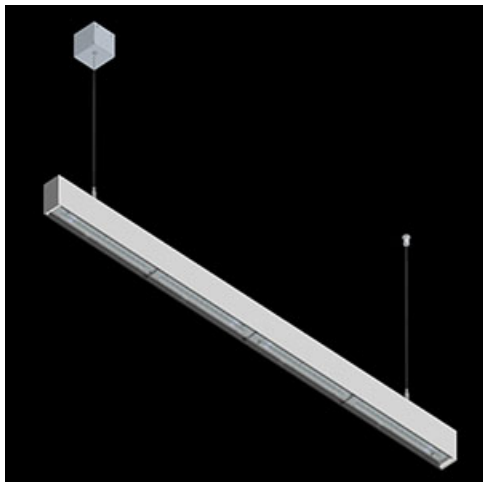

Product: X-LINE SLIM L-DOWN LED 5500 OPTICS-WIDE EDD 34 840 / L-1425MM S-1,5M**Index:** 19.4090.2723.34

Description

The luminaire is made of aluminum profile. There is only lower half-space light distribution (L-DOWN). Comparing to the traditional X-Line LED, size of the luminaire has been reduced, and all construction has been closed in a narrow 48 mm profile, which gives now a more elegant form of the product. The X-Line Slim uses a PLX or Micro-PRM opal diffuser or lenses. All of this allows to manipulate light and create lighting systems, facilitating the creation of comfortable vision in the interiors and their aesthetic appearance. The X-Line Slim luminaire is designed for mounting on suspensions.

Product information

Category	Surface mounted luminaires
Family	X-LINE SLIM LED
Name	X-LINE SLIM L-DOWN LED 5500 OPTICS-WIDE EDD 34 840 / L-1425MM S-1,5M
Index	19.4090.2723.34

Light and electrical data

Light source	LED
Luminous flux LED [lm]	5845
LED power [W]	27,3
Luminaire luminous flux [lm]	4851,4
Power of luminaire [W]	31
Luminaire's light efficiency [lm/W]	156,5
Color of the light [K]	4000
CRI	>80
SDCM (LED sources)	3
Beam angle [°]	(C0-C180) / (C90-C270) - 101,8° / 88,4°
Photobiological risk class (IEC/EN 62471)	RG0
Protection against electric shock	I
Protection degree	IP40
Voltage	220..240 V, 50..60 Hz
Lifetime of LED sources [h]	100000
Lx/By	L80/B10
Operating temperature range [°C]	5 ÷ 35
Driver	DIM DALI (EDD)
Power factor cos φ	>0,95
Circuit load capacity	17 (B10), 28 (B16), 26 (C10), 41 (C16)

Mechanical data

Assembly	surface mounted on slings
Material	aluminum
Color	RAL 9016 (white)
Diffuser	OPTICS (optical system based on lenses)
Impact resistant	IK04
Dimensions [mm]	1425 x 48 x 70

A graph of light