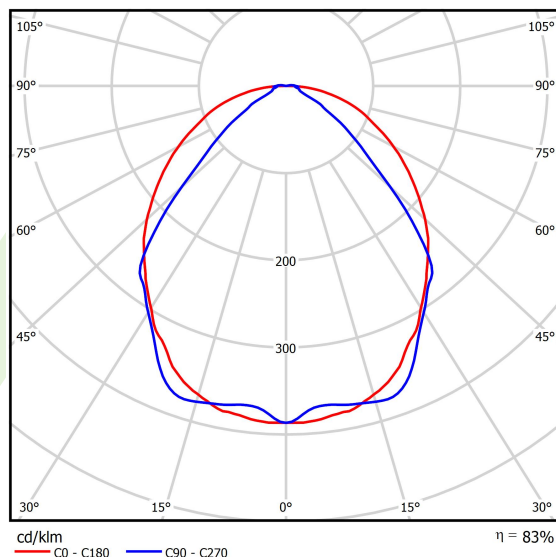

Product: X-LINE SLIM L-DOWN LED 5500 OPTICS-WIDE EDD 34 840 / L-1425MM S-1,5M**Index:** 19.4090.2723.34

Description

The luminaire is made of aluminum profile. There is only lower half-space light distribution (L-DOWN). Comparing to the traditional X-Line LED, size of the luminaire has been reduced, and all construction has been closed in a narrow 48 mm profile, which gives now a more elegant form of the product. The X-Line Slim uses a PLX or Micro-PRM opal diffuser or lenses. All of this allows to manipulate light and create lighting systems, facilitating the creation of comfortable vision in the interiors and their aesthetic appearance. The X-Line Slim luminaire is designed for mounting on suspensions.

Product information

Category	Surface mounted luminaires
Family	X-LINE SLIM LED
Name	X-LINE SLIM L-DOWN LED 5500 OPTICS-WIDE EDD 34 840 / L-1425MM S-1,5M
Index	19.4090.2723.34

Light and electrical data

Light source	LED
Luminous flux LED [lm]	5845
LED power [W]	27,3
Luminaire luminous flux [lm]	4851,4
Power of luminaire [W]	31
Luminaire's light efficiency [lm/W]	156,5
Color of the light [K]	4000
CRI	>80
SDCM (LED sources)	3
Beam angle [°]	(C0-C180) / (C90-C270) - 101,8° / 88,4°
Photobiological risk class (IEC/EN 62471)	RG0
Protection against electric shock	I
Protection degree	IP40
Voltage	220..240 V, 50..60 Hz
Lifetime of LED sources [h]	100000
Lx/By	L80/B10
Operating temperature range [°C]	5 ÷ 35
Driver	DIM DALI (EDD)
Power factor cos φ	>0,95
Circuit load capacity	17 (B10), 28 (B16), 26 (C10), 41 (C16)

Mechanical data

Assembly	surface mounted on slings
Material	aluminum
Color	RAL 9016 (white)
Diffuser	OPTICS (optical system based on lenses)
Impact resistant	IK04
Dimensions [mm]	1425 x 48 x 70

A graph of light