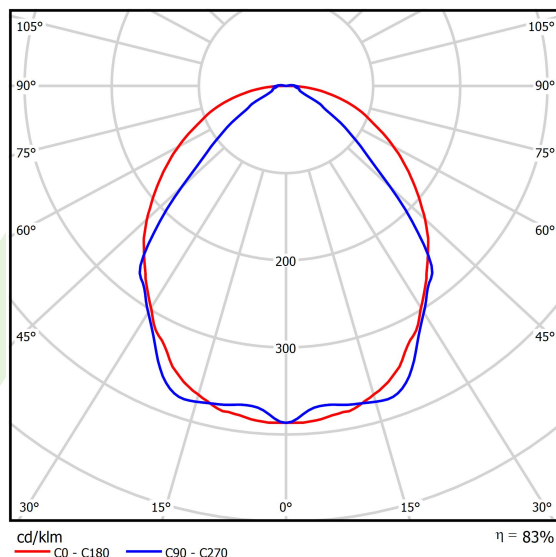

Product: X-LINE SLIM L-DOWN LED 5500 OPTICS-WIDE EDD 34 840 / L-1425MM S-1,5M

Index: 19.4090.2723.34

Description

The luminaire is made of aluminum profile. There is only lower half-space light distribution (L-DOWN). Comparing to the traditional X-Line LED, size of the luminaire has been reduced, and all construction has been closed in a narrow 48 mm profile, which gives now a more elegant form of the product. The X-Line Slim uses a PLX or Micro-PRM opal diffuser or lenses. All of this allows to manipulate light and create lighting systems, facilitating the creation of comfortable vision in the interiors and their aesthetic appearance. The X-Line Slim luminaire is designed for mounting on suspensions.

Product information

Category	Surface mounted luminaires
Family	X-LINE SLIM LED
Name	X-LINE SLIM L-DOWN LED 5500 OPTICS-WIDE EDD 34 840 / L-1425MM S-1,5M
Index	19.4090.2723.34

Light and electrical data

Light source	LED
Luminous flux LED [lm]	5845
LED power [W]	27,3
Luminaire luminous flux [lm]	4851,4
Power of luminaire [W]	31
Luminaire's light efficiency [lm/W]	132,6
Color of the light [K]	4000
CRI	>80
SDCM (LED sources)	3
Beam angle [°]	(C0-C180) / (C90-C270) - 101,8° / 88,4°
Photobiological risk class (IEC/EN 62471)	RG0
Protection against electric shock	I
Protection degree	IP40
Voltage	220..240 V, 50..60 Hz
Lifetime of LED sources [h]	100000
Lx/By	L80/B10
Operating temperature range [°C]	5 ÷ 35
Driver	DIM DALI (EDD)
Power factor cos φ	>0,95
Circuit load capacity	17 (B10), 28 (B16), 26 (C10), 41 (C16)

Mechanical data

Assembly	surface mounted on slings
Material	aluminum
Color	RAL 9016 (white)
Diffuser	OPTICS (optical system based on lenses)
Impact resistant	IK04
Dimensions [mm]	1425 x 48 x 70

A graph of light