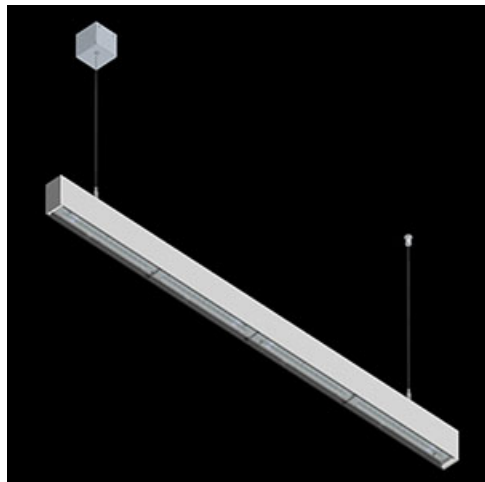

Product: X-LINE SLIM L-DOWN LED 5500 OPTICS-WIDE EDD 34 840 / L-1425MM S-1,5M

Index: 19.4090.2723.34

Description

The luminaire is made of aluminum profile. There is only lower half-space light distribution (L-DOWN). Comparing to the traditional X-Line LED, size of the luminaire has been reduced, and all construction has been closed in a narrow 48 mm profile, which gives now a more elegant form of the product. The X-Line Slim uses a PLX or Micro-PRM opal diffuser or lenses. All of this allows to manipulate light and create lighting systems, facilitating the creation of comfortable vision in the interiors and their aesthetic appearance. The X-Line Slim luminaire is designed for mounting on suspensions.

Product information

Category	Surface mounted luminaires
Family	X-LINE SLIM LED
Name	X-LINE SLIM L-DOWN LED 5500 OPTICS-WIDE EDD 34 840 / L-1425MM S-1,5M
Index	19.4090.2723.34

Light and electrical data

Light source	LED
Luminous flux LED [lm]	5845
LED power [W]	27,3
Luminaire luminous flux [lm]	4851,4
Power of luminaire [W]	31
Luminaire's light efficiency [lm/W]	132,6
Color of the light [K]	4000
CRI	>80
SDCM (LED sources)	3
Beam angle [°]	(C0-C180) / (C90-C270) - 101,8° / 88,4°
Photobiological risk class (IEC/EN 62471)	RG0
Protection against electric shock	I
Protection degree	IP40
Voltage	220..240 V, 50..60 Hz
Lifetime of LED sources [h]	100000
Lx/By	L80/B10
Operating temperature range [°C]	5 ÷ 35
Driver	DIM DALI (EDD)
Power factor cos φ	>0,95
Circuit load capacity	17 (B10), 28 (B16), 26 (C10), 41 (C16)

Mechanical data

Assembly	surface mounted on slings
Material	aluminum
Color	RAL 9016 (white)
Diffuser	OPTICS (optical system based on lenses)
Impact resistant	IK04
Dimensions [mm]	1425 x 48 x 70

A graph of light