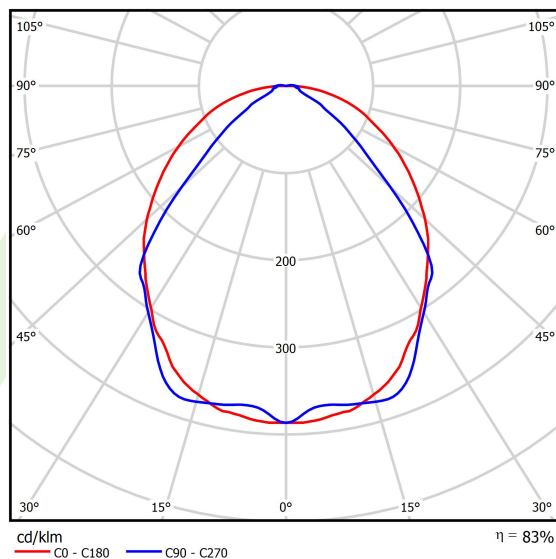

Mechanical data

Assembly	surface mounted on slings
Material	aluminum
Color	RAL 9006 (grey)
Diffuser	OPTICS (optical system based on lenses)
Impact resistant	IK04
Dimensions [mm]	1425 x 48 x 70

A graph of light