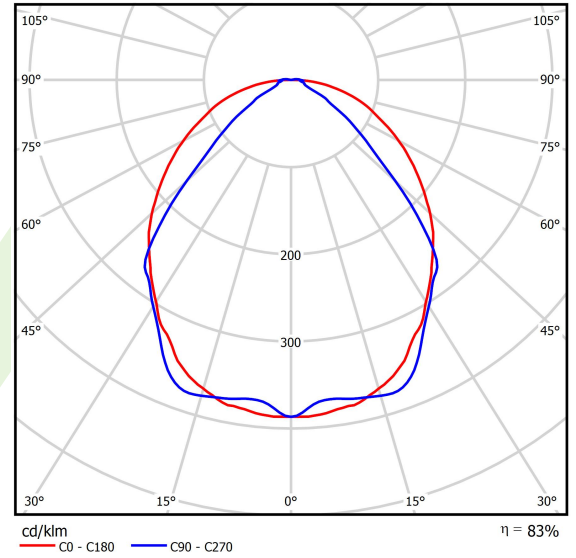

Product: X-LINE SLIM L-DOWN LED 5500 OPTICS-WIDE EDD 21 840 / L-1425MM S-1,5M

Index: 19.4090.2723.21

Description

The luminaire is made of aluminum profile. There is only lower half-space light distribution (L-DOWN). Comparing to the traditional X-Line LED, size of the luminaire has been reduced, and all construction has been closed in a narrow 48 mm profile, which gives now a more elegant form of the product. The X-Line Slim uses a PLX or Micro-PRM opal diffuser or lenses. All of this allows to manipulate light and create lighting systems, facilitating the creation of comfortable vision in the interiors and their aesthetic appearance. The X-Line Slim luminaire is designed for mounting on suspensions.

Product information

Category	Surface mounted luminaires
Family	X-LINE SLIM LED
Name	X-LINE SLIM L-DOWN LED 5500 OPTICS-WIDE EDD 21 840 / L-1425MM S-1,5M
Index	19.4090.2723.21

Light and electrical data

Light source	LED
Luminous flux LED [lm]	5845
LED power [W]	27,3
Luminaire luminous flux [lm]	4851,4
Power of luminaire [W]	31
Luminaire's light efficiency [lm/W]	132,6
Color of the light [K]	4000
CRI	>80
SDCM (LED sources)	3
Beam angle [°]	(C0-C180) / (C90-C270) - 101,8° / 88,4°
Photobiological risk class (IEC/EN 62471)	RG0
Protection against electric shock	I
Protection degree	IP40
Voltage	220..240 V, 50..60 Hz
Lifetime of LED sources [h]	100000
Lx/By	L80/B10
Operating temperature range [°C]	5 ÷ 35
Driver	DIM DALI (EDD)
Power factor cos φ	>0,95
Circuit load capacity	17 (B10), 28 (B16), 26 (C10), 41 (C16)

Mechanical data

Assembly	surface mounted on slings
Material	aluminum
Color	RAL 9006 (grey)
Diffuser	OPTICS (optical system based on lenses)
Impact resistant	IK04
Dimensions [mm]	1425 x 48 x 70

A graph of light