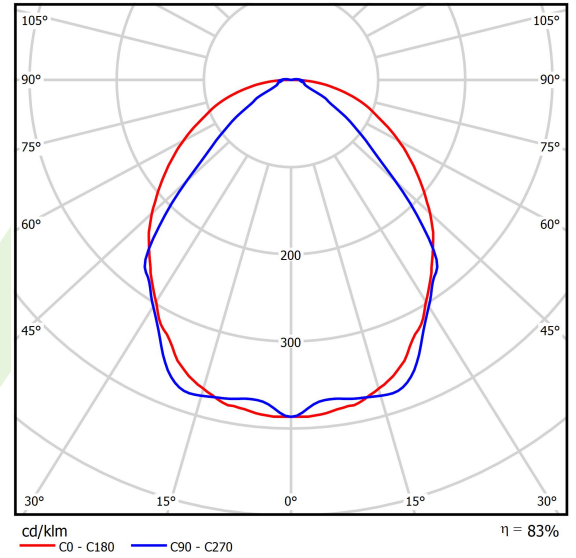

Product: X-LINE SLIM L-DOWN LED 5500 OPTICS-WIDE EDD 21 840 / L-1425MM S-1,5M

Index: 19.4090.2723.21

Description

The luminaire is made of aluminum profile. There is only lower half-space light distribution (L-DOWN). Comparing to the traditional X-Line LED, size of the luminaire has been reduced, and all construction has been closed in a narrow 48 mm profile, which gives now a more elegant form of the product. The X-Line Slim uses a PLX or Micro-PRM opal diffuser or lenses. All of this allows to manipulate light and create lighting systems, facilitating the creation of comfortable vision in the interiors and their aesthetic appearance. The X-Line Slim luminaire is designed for mounting on suspensions.

Product information

Category	Surface mounted luminaires
Family	X-LINE SLIM LED
Name	X-LINE SLIM L-DOWN LED 5500 OPTICS-WIDE EDD 21 840 / L-1425MM S-1,5M
Index	19.4090.2723.21

Light and electrical data

Light source	LED
Luminous flux LED [lm]	5845
LED power [W]	27,3
Luminaire luminous flux [lm]	4851,4
Power of luminaire [W]	31
Luminaire's light efficiency [lm/W]	156,5
Color of the light [K]	4000
CRI	>80
SDCM (LED sources)	3
Beam angle [°]	(C0-C180) / (C90-C270) - 101,8° / 88,4°
Photobiological risk class (IEC/EN 62471)	RG0
Protection against electric shock	I
Protection degree	IP40
Voltage	220..240 V, 50..60 Hz
Lifetime of LED sources [h]	100000
Lx/By	L80/B10
Operating temperature range [°C]	5 ÷ 35
Driver	DIM DALI (EDD)
Power factor cos φ	>0,95
Circuit load capacity	17 (B10), 28 (B16), 26 (C10), 41 (C16)

Mechanical data

Assembly	surface mounted on slings
Material	aluminum
Color	RAL 9006 (grey)
Diffuser	OPTICS (optical system based on lenses)
Impact resistant	IK04
Dimensions [mm]	1425 x 48 x 70

A graph of light