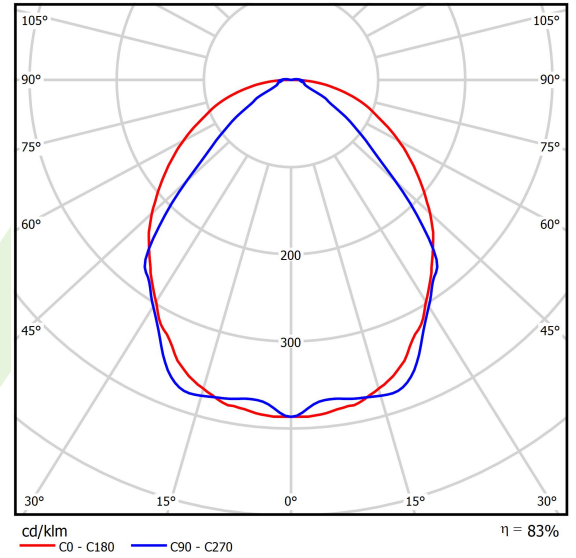

Mechanical data

Assembly	surface mounted on slings
Material	aluminum
Color	anodised aluminum
Diffuser	OPTICS (optical system based on lenses)
Impact resistant	IK04
Dimensions [mm]	1425 x 48 x 70

A graph of light