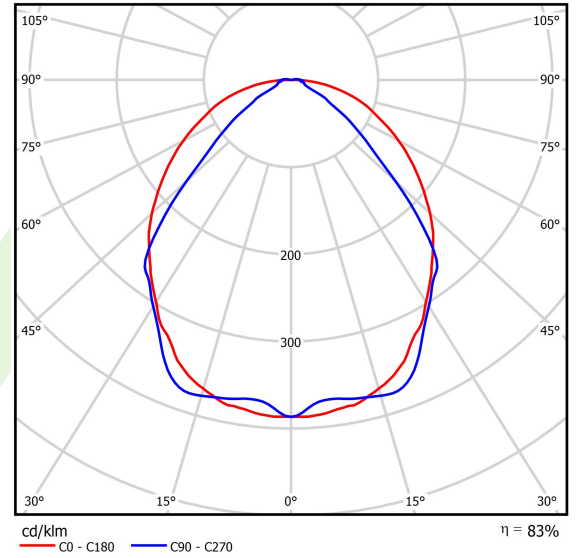

Product: X-LINE SLIM L-DOWN LED 5500 OPTICS-WIDE EDD 24 840 / L-1425MM S-1,5M

Index: 19.4090.2723.24

Description

The luminaire is made of aluminum profile. There is only lower half-space light distribution (L-DOWN). Comparing to the traditional X-Line LED, size of the luminaire has been reduced, and all construction has been closed in a narrow 48 mm profile, which gives now a more elegant form of the product. The X-Line Slim uses a PLX or Micro-PRM opal diffuser or lenses. All of this allows to manipulate light and create lighting systems, facilitating the creation of comfortable vision in the interiors and their aesthetic appearance. The X-Line Slim luminaire is designed for mounting on suspensions.

Product information

Category	Surface mounted luminaires
Family	X-LINE SLIM LED
Name	X-LINE SLIM L-DOWN LED 5500 OPTICS-WIDE EDD 24 840 / L-1425MM S-1,5M
Index	19.4090.2723.24

Light and electrical data

Light source	LED
Luminous flux LED [lm]	5845
LED power [W]	27,3
Luminaire luminous flux [lm]	4851,4
Power of luminaire [W]	31
Luminaire's light efficiency [lm/W]	156,5
Color of the light [K]	4000
CRI	>80
SDCM (LED sources)	3
Beam angle [°]	(C0-C180) / (C90-C270) - 101,8° / 88,4°
Photobiological risk class (IEC/EN 62471)	RG0
Protection against electric shock	I
Protection degree	IP40
Voltage	220..240 V, 50..60 Hz
Lifetime of LED sources [h]	100000
Lx/By	L80/B10
Operating temperature range [°C]	5 ÷ 35
Driver	DIM DALI (EDD)
Power factor cos φ	>0,95
Circuit load capacity	17 (B10), 28 (B16), 26 (C10), 41 (C16)

Mechanical data

Assembly	surface mounted on slings
Material	aluminum
Color	anodised aluminum
Diffuser	OPTICS (optical system based on lenses)
Impact resistant	IK04
Dimensions [mm]	1425 x 48 x 70

A graph of light