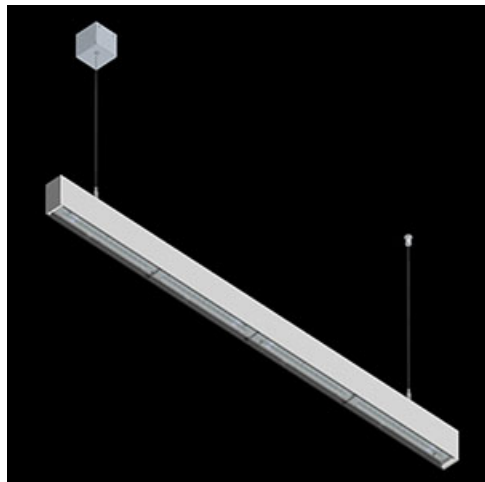

Product: X-LINE SLIM L-DOWN LED 5500 OPTICS-WIDE EDD 24 840 / L-1425MM S-1,5M

Index: 19.4090.2723.24

Description

The luminaire is made of aluminum profile. There is only lower half-space light distribution (L-DOWN). Comparing to the traditional X-Line LED, size of the luminaire has been reduced, and all construction has been closed in a narrow 48 mm profile, which gives now a more elegant form of the product. The X-Line Slim uses a PLX or Micro-PRM opal diffuser or lenses. All of this allows to manipulate light and create lighting systems, facilitating the creation of comfortable vision in the interiors and their aesthetic appearance. The X-Line Slim luminaire is designed for mounting on suspensions.

Product information

Category	Surface mounted luminaires
Family	X-LINE SLIM LED
Name	X-LINE SLIM L-DOWN LED 5500 OPTICS-WIDE EDD 24 840 / L-1425MM S-1,5M
Index	19.4090.2723.24

Light and electrical data

Light source	LED
Luminous flux LED [lm]	5845
LED power [W]	27,3
Luminaire luminous flux [lm]	4851,4
Power of luminaire [W]	31
Luminaire's light efficiency [lm/W]	156,5
Color of the light [K]	4000
CRI	>80
SDCM (LED sources)	3
Beam angle [°]	(C0-C180) / (C90-C270) - 101,8° / 88,4°
Photobiological risk class (IEC/EN 62471)	RG0
Protection against electric shock	I
Protection degree	IP40
Voltage	220..240 V, 50..60 Hz
Lifetime of LED sources [h]	100000
Lx/By	L80/B10
Operating temperature range [°C]	5 ÷ 35
Driver	DIM DALI (EDD)
Power factor cos φ	>0,95
Circuit load capacity	17 (B10), 28 (B16), 26 (C10), 41 (C16)

Mechanical data

Assembly	surface mounted on slings
Material	aluminum
Color	anodised aluminum
Diffuser	OPTICS (optical system based on lenses)
Impact resistant	IK04
Dimensions [mm]	1425 x 48 x 70

A graph of light