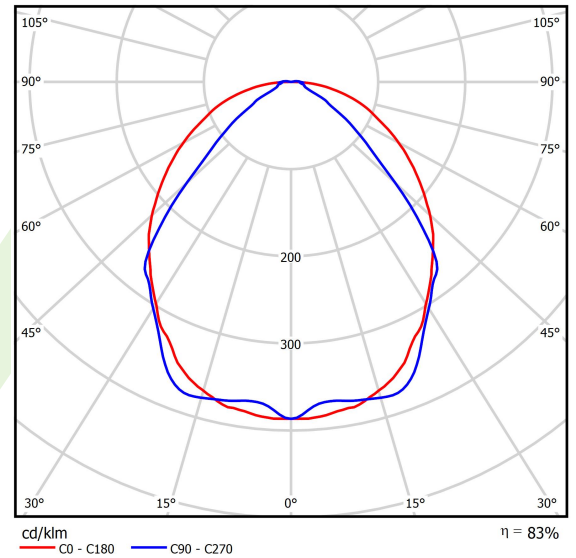

Product: X-LINE SLIM L-DOWN LED 5500 OPTICS-WIDE EDD 04 840 / L-1425MM S-1,5M

Index: 19.4090.2723.04

Description

The luminaire is made of aluminum profile. There is only lower half-space light distribution (L-DOWN). Comparing to the traditional X-Line LED, size of the luminaire has been reduced, and all construction has been closed in a narrow 48 mm profile, which gives now a more elegant form of the product. The X-Line Slim uses a PLX or Micro-PRM opal diffuser or lenses. All of this allows to manipulate light and create lighting systems, facilitating the creation of comfortable vision in the interiors and their aesthetic appearance. The X-Line Slim luminaire is designed for mounting on suspensions.

Product information

Category	Surface mounted luminaires
Family	X-LINE SLIM LED
Name	X-LINE SLIM L-DOWN LED 5500 OPTICS-WIDE EDD 04 840 / L-1425MM S-1,5M
Index	19.4090.2723.04

Light and electrical data

Light source	LED
Luminous flux LED [lm]	5845
LED power [W]	27,3
Luminaire luminous flux [lm]	4851,4
Power of luminaire [W]	31
Luminaire's light efficiency [lm/W]	156,5
Color of the light [K]	4000
CRI	>80
SDCM (LED sources)	3
Beam angle [°]	(C0-C180) / (C90-C270) - 101,8° / 88,4°
Photobiological risk class (IEC/EN 62471)	RG0
Protection against electric shock	I
Protection degree	IP40
Voltage	220..240 V, 50..60 Hz
Lifetime of LED sources [h]	100000
Lx/By	L80/B10
Operating temperature range [°C]	5 ÷ 35
Driver	DIM DALI (EDD)
Power factor cos φ	>0,95
Circuit load capacity	17 (B10), 28 (B16), 26 (C10), 41 (C16)

Mechanical data

Assembly	surface mounted on slings
Material	aluminum
Color	RAL 9005 (black)
Diffuser	OPTICS (optical system based on lenses)
Impact resistant	IK04
Dimensions [mm]	1425 x 48 x 70

A graph of light