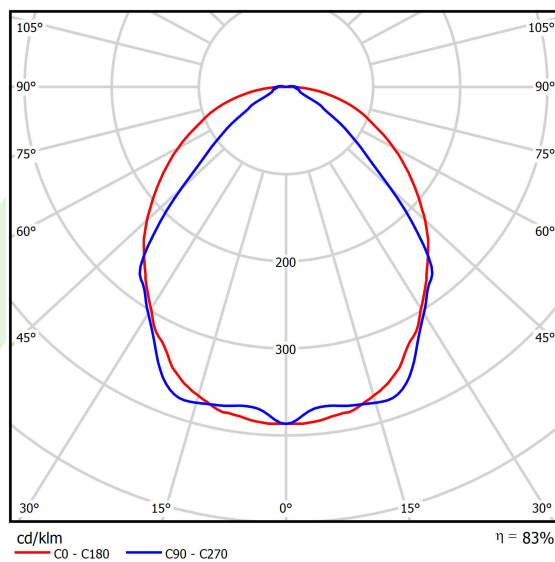

Mechanical data

Assembly	surface mounted on slings
Material	aluminum
Color	RAL 9005 (black)
Diffuser	OPTICS (optical system based on lenses)
Impact resistant	IK04
Weight [kg]	2,38
Dimensions [mm]	1425 x 48 x 70

A graph of light