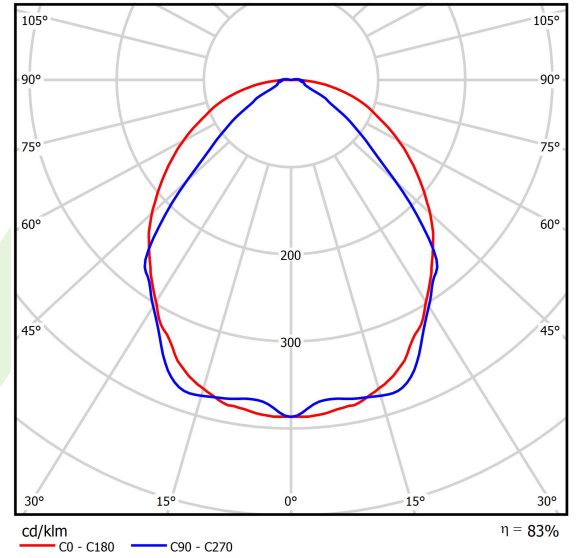

Product: X-LINE SLIM L-DOWN LED 5500 OPTICS-WIDE E 34 840 / L-1425MM S-1,5M

Index: 19.4090.2721.34

Description

The luminaire is made of aluminum profile. There is only lower half-space light distribution (L-DOWN). Comparing to the traditional X-Line LED, size of the luminaire has been reduced, and all construction has been closed in a narrow 48 mm profile, which gives now a more elegant form of the product. The X-Line Slim uses a PLX or Micro-PRM opal diffuser or lenses. All of this allows to manipulate light and create lighting systems, facilitating the creation of comfortable vision in the interiors and their aesthetic appearance. The X-Line Slim luminaire is designed for mounting on suspensions. *Selected luminary variants are available with ENEC certificate.

Product information

Category	Surface mounted luminaires
Family	X-LINE SLIM LED
Name	X-LINE SLIM L-DOWN LED 5500 OPTICS-WIDE E 34 840 / L-1425MM S-1,5M
Index	19.4090.2721.34
EAN	5902107552817

Light and electrical data

Light source	LED
Luminous flux LED [lm]	5845
LED power [W]	27,3
Luminaire luminous flux [lm]	4851,4
Power of luminaire [W]	31
Luminaire's light efficiency [lm/W]	156,5
Color of the light [K]	4000
CRI	>80
SDCM (LED sources)	3
Beam angle [°]	(C0-C180) / (C90-C270) - 101,8° / 88,4°
Photobiological risk class (IEC/EN 62471)	RG0
Protection against electric shock	I
Protection degree	IP40
Voltage	220..240 V, 50..60 Hz
Lifetime of LED sources [h]	100000
Lx/By	L80/B10
Operating temperature range [°C]	5 ÷ 35
Driver	standard on/off (E)
Power factor cos φ	>0,95
Circuit load capacity	25 (B10), 40 (B16), 39 (C10), 62 (C16)

Mechanical data

Assembly	surface mounted on slings
Material	aluminum
Color	RAL 9016 (white)
Diffuser	OPTICS (optical system based on lenses)
Impact resistant	IK04
Dimensions [mm]	1425 x 48 x 70

A graph of light