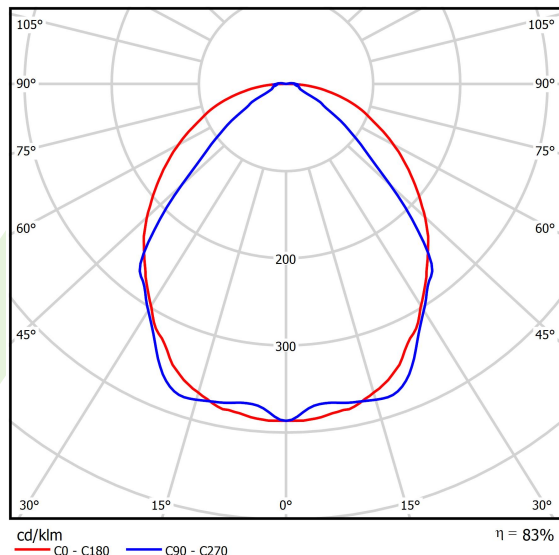

Product: X-LINE SLIM L-DOWN LED 5500 OPTICS-WIDE E 34 840 / L-1425MM S-1,5M

Index: 19.4090.2721.34

Description

The luminaire is made of aluminum profile. There is only lower half-space light distribution (L-DOWN). Comparing to the traditional X-Line LED, size of the luminaire has been reduced, and all construction has been closed in a narrow 48 mm profile, which gives now a more elegant form of the product. The X-Line Slim uses a PLX or Micro-PRM opal diffuser or lenses. All of this allows to manipulate light and create lighting systems, facilitating the creation of comfortable vision in the interiors and their aesthetic appearance. The X-Line Slim luminaire is designed for mounting on suspensions.

Product information

Category	Surface mounted luminaires
Family	X-LINE SLIM LED
Name	X-LINE SLIM L-DOWN LED 5500 OPTICS-WIDE E 34 840 / L-1425MM S-1,5M
Index	19.4090.2721.34

Light and electrical data

Light source	LED
Luminous flux LED [lm]	5845
LED power [W]	27,3
Luminaire luminous flux [lm]	4851,4
Power of luminaire [W]	31
Luminaire's light efficiency [lm/W]	132,6
Color of the light [K]	4000
CRI	>80
SDCM (LED sources)	3
Beam angle [°]	(C0-C180) / (C90-C270) - 101,8° / 88,4°
Photobiological risk class (IEC/EN 62471)	RG0
Protection against electric shock	I
Protection degree	IP40
Voltage	220..240 V, 50..60 Hz
Lifetime of LED sources [h]	100000
Lx/By	L80/B10
Operating temperature range [°C]	5 ÷ 35
Driver	standard on/off (E)
Power factor cos φ	>0,95
Circuit load capacity	25 (B10), 40 (B16), 39 (C10), 62 (C16)

Mechanical data

Assembly	surface mounted on slings
Material	aluminum
Color	RAL 9016 (white)
Diffuser	OPTICS (optical system based on lenses)
Impact resistant	IK04
Dimensions [mm]	1425 x 48 x 70

A graph of light