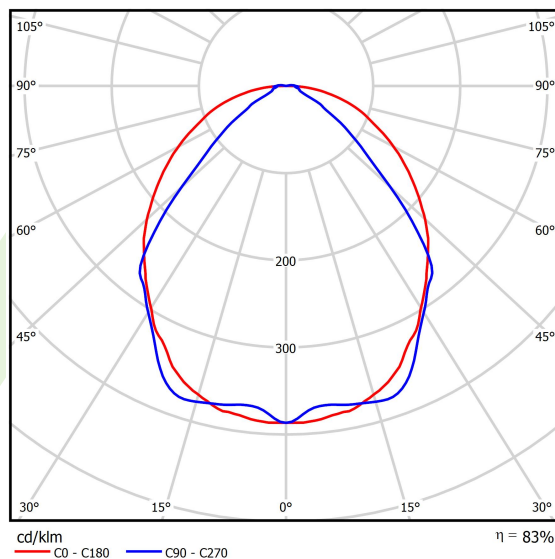

Product: X-LINE SLIM L-DOWN LED 5500 OPTICS-WIDE E 21 840 / L-1425MM S-1,5M

Index: 19.4090.2721.21

Description

The luminaire is made of aluminum profile. There is only lower half-space light distribution (L-DOWN). Comparing to the traditional X-Line LED, size of the luminaire has been reduced, and all construction has been closed in a narrow 48 mm profile, which gives now a more elegant form of the product. The X-Line Slim uses a PLX or Micro-PRM opal diffuser or lenses. All of this allows to manipulate light and create lighting systems, facilitating the creation of comfortable vision in the interiors and their aesthetic appearance. The X-Line Slim luminaire is designed for mounting on suspensions.

Product information

Category	Surface mounted luminaires
Family	X-LINE SLIM LED
Name	X-LINE SLIM L-DOWN LED 5500 OPTICS-WIDE E 21 840 / L-1425MM S-1,5M
Index	19.4090.2721.21

Light and electrical data

Light source	LED
Luminous flux LED [lm]	5845
LED power [W]	27,3
Luminaire luminous flux [lm]	4851,4
Power of luminaire [W]	31
Luminaire's light efficiency [lm/W]	156,5
Color of the light [K]	4000
CRI	>80
SDCM (LED sources)	3
Beam angle [°]	(C0-C180) / (C90-C270) - 101,8° / 88,4°
Photobiological risk class (IEC/EN 62471)	RG0
Protection against electric shock	I
Protection degree	IP40
Voltage	220..240 V, 50..60 Hz
Lifetime of LED sources [h]	100000
Lx/By	L80/B10
Operating temperature range [°C]	5 ÷ 35
Driver	standard on/off (E)
Power factor cos φ	>0,95
Circuit load capacity	25 (B10), 40 (B16), 39 (C10), 62 (C16)

Mechanical data

Assembly	surface mounted on slings
Material	aluminum
Color	RAL 9006 (grey)
Diffuser	OPTICS (optical system based on lenses)
Impact resistant	IK04
Dimensions [mm]	1425 x 48 x 70

A graph of light