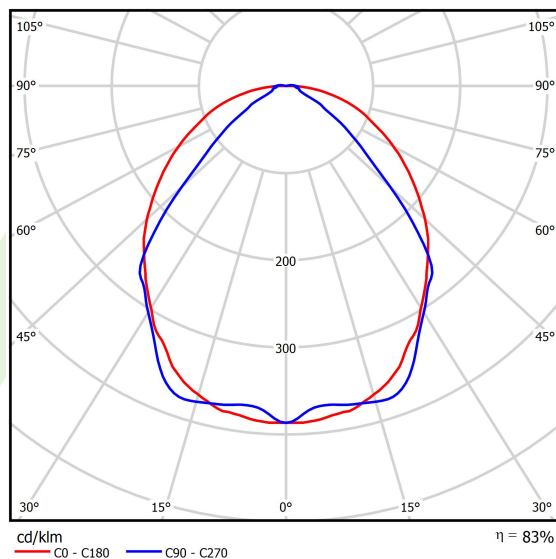

Mechanical data

Assembly	surface mounted on slings
Material	aluminum
Color	RAL 9005 (black)
Diffuser	OPTICS (optical system based on lenses)
Impact resistant	IK04
Dimensions [mm]	1425 x 48 x 70

A graph of light