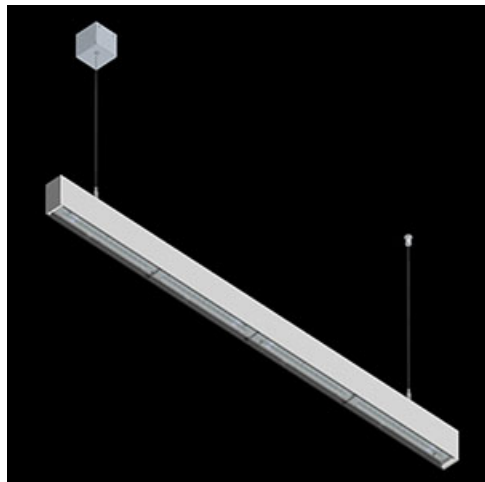

Product: X-LINE SLIM L-DOWN LED 5500 OPTICS-WIDE E 04 840 / L-1425MM S-1,5M

Index: 19.4090.2721.04

Description

The luminaire is made of aluminum profile. There is only lower half-space light distribution (L-DOWN). Comparing to the traditional X-Line LED, size of the luminaire has been reduced, and all construction has been closed in a narrow 48 mm profile, which gives now a more elegant form of the product. The X-Line Slim uses a PLX or Micro-PRM opal diffuser or lenses. All of this allows to manipulate light and create lighting systems, facilitating the creation of comfortable vision in the interiors and their aesthetic appearance. The X-Line Slim luminaire is designed for mounting on suspensions.

Product information

Category	Surface mounted luminaires
Family	X-LINE SLIM LED
Name	X-LINE SLIM L-DOWN LED 5500 OPTICS-WIDE E 04 840 / L-1425MM S-1,5M
Index	19.4090.2721.04

Light and electrical data

Light source	LED
Luminous flux LED [lm]	5845
LED power [W]	27,3
Luminaire luminous flux [lm]	4851,4
Power of luminaire [W]	31
Luminaire's light efficiency [lm/W]	132,6
Color of the light [K]	4000
CRI	>80
SDCM (LED sources)	3
Beam angle [°]	(C0-C180) / (C90-C270) - 101,8° / 88,4°
Photobiological risk class (IEC/EN 62471)	RG0
Protection against electric shock	I
Protection degree	IP40
Voltage	220..240 V, 50..60 Hz
Lifetime of LED sources [h]	100000
Lx/By	L80/B10
Operating temperature range [°C]	5 ÷ 35
Driver	standard on/off (E)
Power factor cos φ	>0,95
Circuit load capacity	25 (B10), 40 (B16), 39 (C10), 62 (C16)

Mechanical data

Assembly	surface mounted on slings
Material	aluminum
Color	RAL 9005 (black)
Diffuser	OPTICS (optical system based on lenses)
Impact resistant	IK04
Dimensions [mm]	1425 x 48 x 70

A graph of light