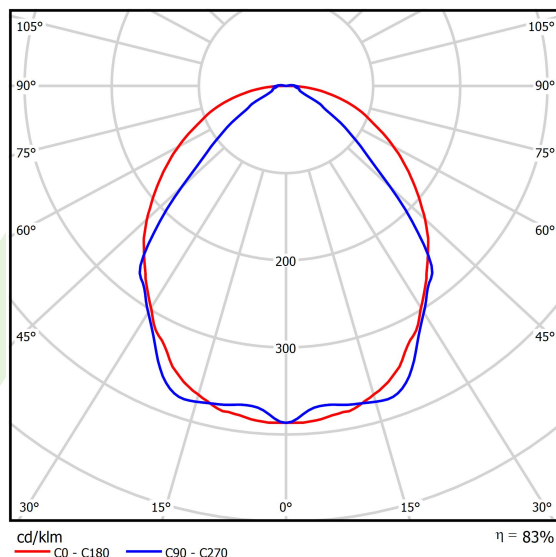

Mechanical data

Assembly	surface mounted on slings
Material	aluminum
Color	RAL 9005 (black)
Diffuser	OPTICS (optical system based on lenses)
Impact resistant	IK04
Dimensions [mm]	1425 x 48 x 70

A graph of light