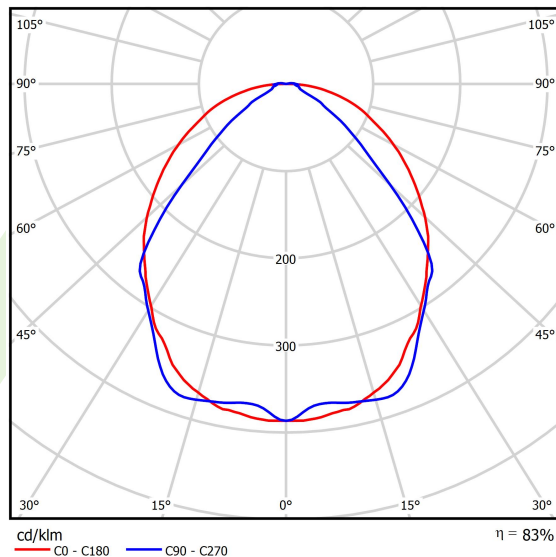

Mechanical data

Assembly	surface mounted on slings
Material	aluminum
Color	RAL 9005 (black)
Diffuser	OPTICS (optical system based on lenses)
Impact resistant	IK04
Dimensions [mm]	1425 x 48 x 70

A graph of light