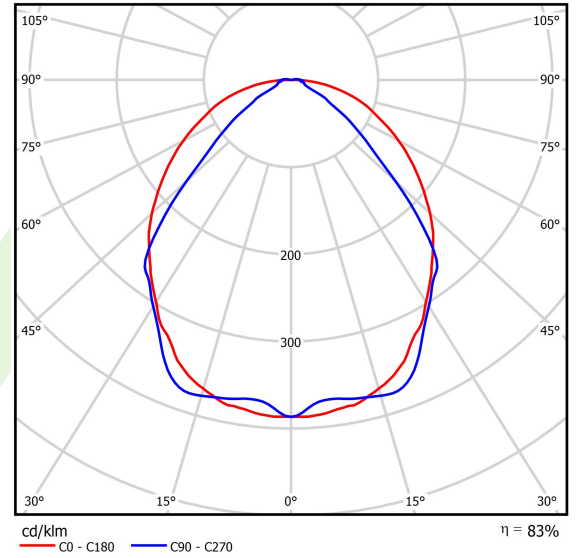

Product: X-LINE SLIM L-DOWN LED 5500 OPTICS-WIDE EDD 34 830 / L-1425MM S-1,5M

Index: 19.4090.2713.34

Description

The luminaire is made of aluminum profile. There is only lower half-space light distribution (L-DOWN). Comparing to the traditional X-Line LED, size of the luminaire has been reduced, and all construction has been closed in a narrow 48 mm profile, which gives now a more elegant form of the product. The X-Line Slim uses a PLX or Micro-PRM opal diffuser or lenses. All of this allows to manipulate light and create lighting systems, facilitating the creation of comfortable vision in the interiors and their aesthetic appearance. The X-Line Slim luminaire is designed for mounting on suspensions.

Product information

Category	Surface mounted luminaires
Family	X-LINE SLIM LED
Name	X-LINE SLIM L-DOWN LED 5500 OPTICS-WIDE EDD 34 830 / L-1425MM S-1,5M
Index	19.4090.2713.34

Light and electrical data

Light source	LED
Luminous flux LED [lm]	5552,5
LED power [W]	27,3
Luminaire luminous flux [lm]	4608,6
Power of luminaire [W]	31
Luminaire's light efficiency [lm/W]	132,6
Color of the light [K]	3000
CRI	>80
SDCM (LED sources)	3
Beam angle [°]	(C0-C180) / (C90-C270) - 101,8° / 88,4°
Photobiological risk class (IEC/EN 62471)	RG0
Protection against electric shock	I
Protection degree	IP40
Voltage	220..240 V, 50..60 Hz
Lifetime of LED sources [h]	100000
Lx/By	L80/B10
Operating temperature range [°C]	5 ÷ 35
Driver	DIM DALI (EDD)
Power factor cos φ	>0,95
Circuit load capacity	17 (B10), 28 (B16), 26 (C10), 41 (C16)

Mechanical data

Assembly	surface mounted on slings
Material	aluminum
Color	RAL 9016 (white)
Diffuser	OPTICS (optical system based on lenses)
Impact resistant	IK04
Dimensions [mm]	1425 x 48 x 70

A graph of light