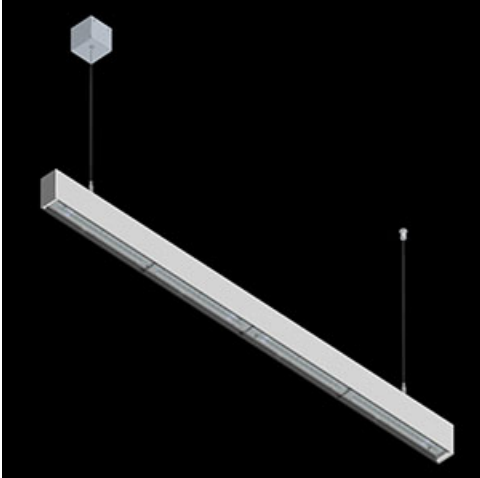

Product: X-LINE SLIM L-DOWN LED 5500 OPTICS-WIDE EDD 21 830 / L-1425MM S-1,5M

Index: 19.4090.2713.21

Description

The luminaire is made of aluminum profile. There is only lower half-space light distribution (L-DOWN). Comparing to the traditional X-Line LED, size of the luminaire has been reduced, and all construction has been closed in a narrow 48 mm profile, which gives now a more elegant form of the product. The X-Line Slim uses a PLX or Micro-PRM opal diffuser or lenses. All of this allows to manipulate light and create lighting systems, facilitating the creation of comfortable vision in the interiors and their aesthetic appearance. The X-Line Slim luminaire is designed for mounting on suspensions. *Selected luminary variants are available with ENEC certificate.

Product information

Category	Surface mounted luminaires
Family	X-LINE SLIM LED
Name	X-LINE SLIM L-DOWN LED 5500 OPTICS-WIDE EDD 21 830 / L-1425MM S-1,5M
Index	19.4090.2713.21
EAN	5902107552831

Light and electrical data

Mechanical data

Assembly	surface mounted on slings
Material	aluminum
Color	RAL 9006 (grey)
Diffuser	OPTICS (optical system based on lenses)
Impact resistant	IK04
Dimensions [mm]	1425 x 48 x 70

A graph of light