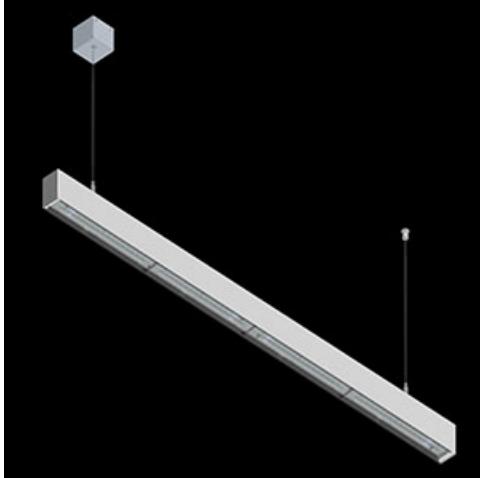

**Product:** X-LINE SLIM L-DOWN LED 5500 OPTICS-WIDE EDD 21 830 / L-1425MM S-1,5M

**Index:** 19.4090.2713.21

## Description

The luminaire is made of aluminum profile. There is only lower half-space light distribution (L-DOWN). Comparing to the traditional X-Line LED, size of the luminaire has been reduced, and all construction has been closed in a narrow 48 mm profile, which gives now a more elegant form of the product. The X-Line Slim uses a PLX or Micro-PRM opal diffuser or lenses. All of this allows to manipulate light and create lighting systems, facilitating the creation of comfortable vision in the interiors and their aesthetic appearance. The X-Line Slim luminaire is designed for mounting on suspensions.

## Product information

Category	Surface mounted luminaires
Family	X-LINE SLIM LED
Name	X-LINE SLIM L-DOWN LED 5500 OPTICS-WIDE EDD 21 830 / L-1425MM S-1,5M
Index	19.4090.2713.21

**Mechanical data**

Assembly	surface mounted on slings
Material	aluminum
Color	RAL 9006 (grey)
Diffuser	OPTICS (optical system based on lenses)
Impact resistant	IK04
Dimensions [mm]	1425 x 48 x 70

**A graph of light**