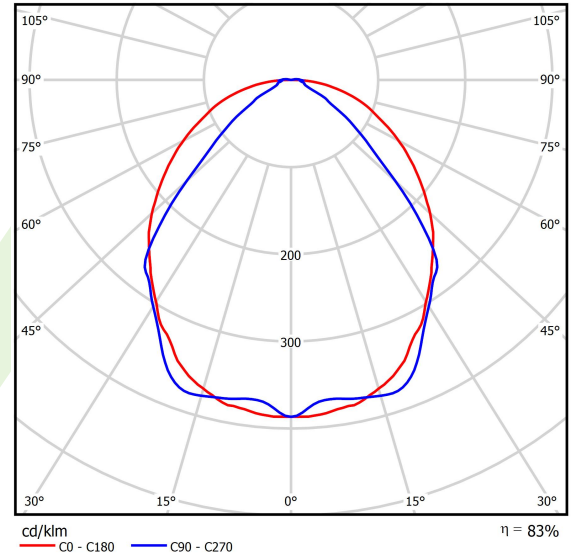

Product: X-LINE SLIM L-DOWN LED 5500 OPTICS-WIDE EDD 21 830 / L-1425MM S-1,5M

Index: 19.4090.2713.21

Description

The luminaire is made of aluminum profile. There is only lower half-space light distribution (L-DOWN). Comparing to the traditional X-Line LED, size of the luminaire has been reduced, and all construction has been closed in a narrow 48 mm profile, which gives now a more elegant form of the product. The X-Line Slim uses a PLX or Micro-PRM opal diffuser or lenses. All of this allows to manipulate light and create lighting systems, facilitating the creation of comfortable vision in the interiors and their aesthetic appearance. The X-Line Slim luminaire is designed for mounting on suspensions.

Product information

Category	Surface mounted luminaires
Family	X-LINE SLIM LED
Name	X-LINE SLIM L-DOWN LED 5500 OPTICS-WIDE EDD 21 830 / L-1425MM S-1,5M
Index	19.4090.2713.21

Light and electrical data

Light source	LED
Luminous flux LED [lm]	5552,5
LED power [W]	27,3
Luminaire luminous flux [lm]	4608,6
Power of luminaire [W]	31
Luminaire's light efficiency [lm/W]	132,6
Color of the light [K]	3000
CRI	>80
SDCM (LED sources)	3
Beam angle [°]	(C0-C180) / (C90-C270) - 101,8° / 88,4°
Photobiological risk class (IEC/EN 62471)	RG0
Protection against electric shock	I
Protection degree	IP40
Voltage	220..240 V, 50..60 Hz
Lifetime of LED sources [h]	100000
Lx/By	L80/B10
Operating temperature range [°C]	5 ÷ 35
Driver	DIM DALI (EDD)
Power factor cos φ	>0,95
Circuit load capacity	17 (B10), 28 (B16), 26 (C10), 41 (C16)

Mechanical data

Assembly	surface mounted on slings
Material	aluminum
Color	RAL 9006 (grey)
Diffuser	OPTICS (optical system based on lenses)
Impact resistant	IK04
Dimensions [mm]	1425 x 48 x 70

A graph of light