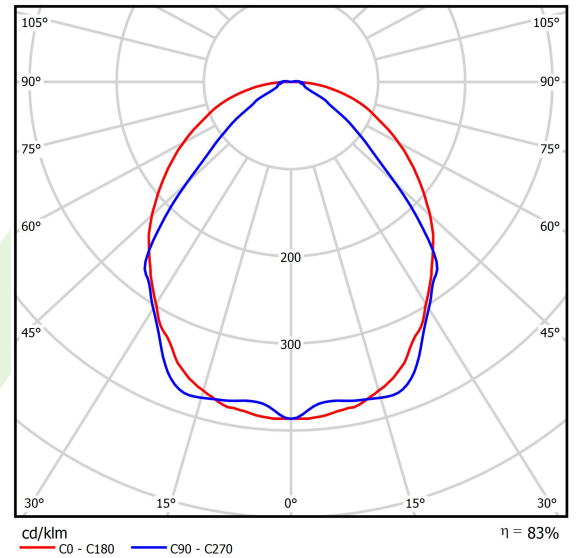

Mechanical data

Assembly	surface mounted on slings
Material	aluminum
Color	RAL 9006 (grey)
Diffuser	OPTICS (optical system based on lenses)
Impact resistant	IK04
Dimensions [mm]	1425 x 48 x 70

A graph of light