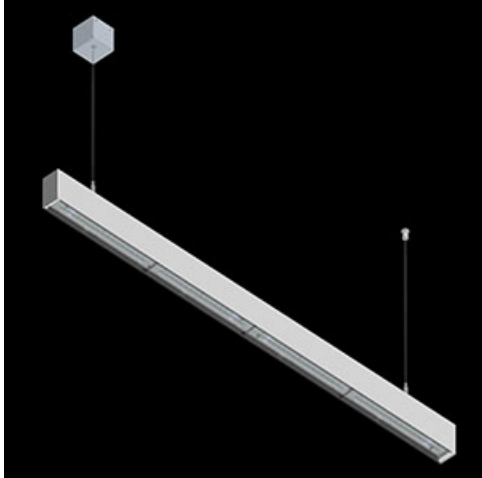

Product: X-LINE SLIM L-DOWN LED 5500 OPTICS-WIDE EDD 21 830 / L-1425MM S-1,5M

Index: 19.4090.2713.21

Description

The luminaire is made of aluminum profile. There is only lower half-space light distribution (L-DOWN). Comparing to the traditional X-Line LED, size of the luminaire has been reduced, and all construction has been closed in a narrow 48 mm profile, which gives now a more elegant form of the product. The X-Line Slim uses a PLX or Micro-PRM opal diffuser or lenses. All of this allows to manipulate light and create lighting systems, facilitating the creation of comfortable vision in the interiors and their aesthetic appearance. The X-Line Slim luminaire is designed for mounting on suspensions. *Selected luminary variants are available with ENEC certificate.

Product information

Category	Surface mounted luminaires
Family	X-LINE SLIM LED
Name	X-LINE SLIM L-DOWN LED 5500 OPTICS-WIDE EDD 21 830 / L-1425MM S-1,5M
Index	19.4090.2713.21
EAN	5902107552831

Light and electrical data

Mechanical data

Assembly	surface mounted on slings
Material	aluminum
Color	RAL 9006 (grey)
Diffuser	OPTICS (optical system based on lenses)
Impact resistant	IK04
Dimensions [mm]	1425 x 48 x 70

A graph of light