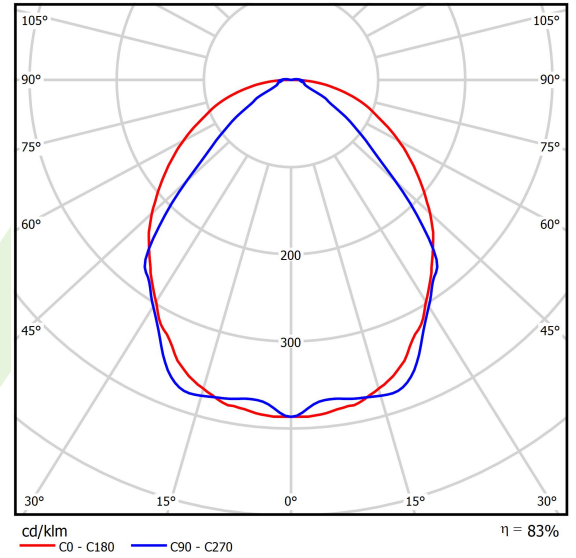

Product: X-LINE SLIM L-DOWN LED 5500 OPTICS-WIDE EDD 24 830 / L-1425MM S-1,5M

Index: 19.4090.2713.24

Description

The luminaire is made of aluminum profile. There is only lower half-space light distribution (L-DOWN). Comparing to the traditional X-Line LED, size of the luminaire has been reduced, and all construction has been closed in a narrow 48 mm profile, which gives now a more elegant form of the product. The X-Line Slim uses a PLX or Micro-PRM opal diffuser or lenses. All of this allows to manipulate light and create lighting systems, facilitating the creation of comfortable vision in the interiors and their aesthetic appearance. The X-Line Slim luminaire is designed for mounting on suspensions.

Product information

Category	Surface mounted luminaires
Family	X-LINE SLIM LED
Name	X-LINE SLIM L-DOWN LED 5500 OPTICS-WIDE EDD 24 830 / L-1425MM S-1,5M
Index	19.4090.2713.24

Light and electrical data

Light source	LED
Luminous flux LED [lm]	5552,5
LED power [W]	27,3
Luminaire luminous flux [lm]	4608,6
Power of luminaire [W]	31
Luminaire's light efficiency [lm/W]	148,7
Color of the light [K]	3000
CRI	>80
SDCM (LED sources)	3
Beam angle [°]	(C0-C180) / (C90-C270) - 101,8° / 88,4°
Photobiological risk class (IEC/EN 62471)	RG0
Protection against electric shock	I
Protection degree	IP40
Voltage	220..240 V, 50..60 Hz
Lifetime of LED sources [h]	100000
Lx/By	L80/B10
Operating temperature range [°C]	5 ÷ 35
Driver	DIM DALI (EDD)
Power factor cos φ	>0,95
Circuit load capacity	17 (B10), 28 (B16), 26 (C10), 41 (C16)

Mechanical data

Assembly	surface mounted on slings
Material	aluminum
Color	anodised aluminum
Diffuser	OPTICS (optical system based on lenses)
Impact resistant	IK04
Dimensions [mm]	1425 x 48 x 70

A graph of light