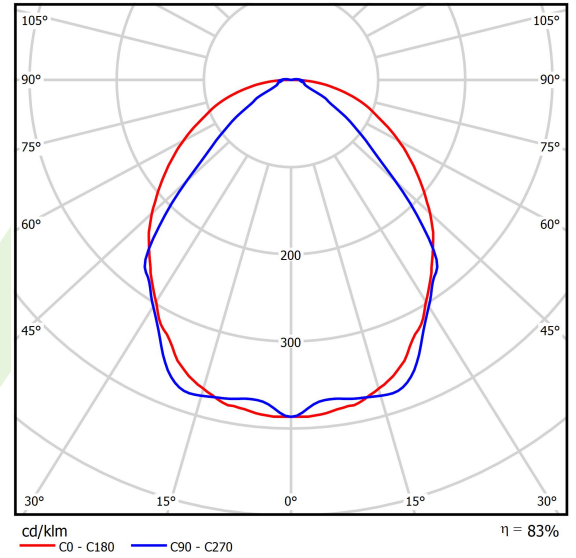

## Light and electrical data

Light source	LED
Luminous flux LED [lm]	5552,5
LED power [W]	27,3
Luminaire luminous flux [lm]	4608,6
Power of luminaire [W]	31
Luminaire's light efficiency [lm/W]	148,7
Color of the light [K]	3000
CRI	>80
SDCM (LED sources)	3
Beam angle [°]	(C0-C180) / (C90-C270) - 101,8° / 88,4°
Photobiological risk class (IEC/EN 62471)	RG0
Protection against electric shock	I
Protection degree	IP40
Voltage	220..240 V, 50..60 Hz
Lifetime of LED sources [h]	100000
Lx/By	L80/B10
Operating temperature range [°C]	5 ÷ 35
Driver	DIM DALI (EDD)
Power factor cos φ	>0,95
Circuit load capacity	17 (B10), 28 (B16), 26 (C10), 41 (C16)