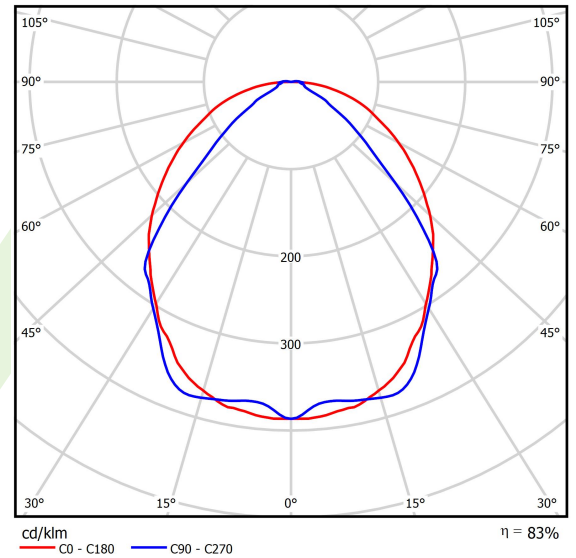

Mechanical data

Assembly	surface mounted on slings
Material	aluminum
Color	RAL 9005 (black)
Diffuser	OPTICS (optical system based on lenses)
Impact resistant	IK04
Dimensions [mm]	1425 x 48 x 70

A graph of light