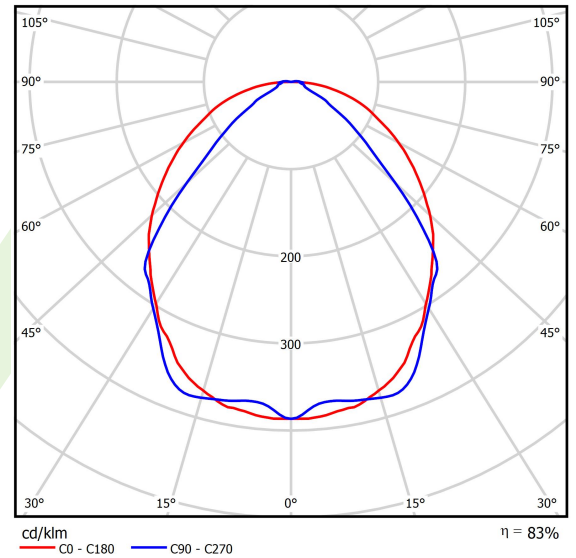

Product: X-LINE SLIM L-DOWN LED 5500 OPTICS-WIDE E 34 830 / L-1425MM S-1,5M

Index: 19.4090.2711.34

Description

The luminaire is made of aluminum profile. There is only lower half-space light distribution (L-DOWN). Comparing to the traditional X-Line LED, size of the luminaire has been reduced, and all construction has been closed in a narrow 48 mm profile, which gives now a more elegant form of the product. The X-Line Slim uses a PLX or Micro-PRM opal diffuser or lenses. All of this allows to manipulate light and create lighting systems, facilitating the creation of comfortable vision in the interiors and their aesthetic appearance. The X-Line Slim luminaire is designed for mounting on suspensions.

Product information

Category	Surface mounted luminaires
Family	X-LINE SLIM LED
Name	X-LINE SLIM L-DOWN LED 5500 OPTICS-WIDE E 34 830 / L-1425MM S-1,5M
Index	19.4090.2711.34

Light and electrical data

Light source	LED
Luminous flux LED [lm]	5552,5
LED power [W]	27,3
Luminaire luminous flux [lm]	4608,6
Power of luminaire [W]	31
Luminaire's light efficiency [lm/W]	148,7
Color of the light [K]	3000
CRI	>80
SDCM (LED sources)	3
Beam angle [°]	(C0-C180) / (C90-C270) - 101,8° / 88,4°
Photobiological risk class (IEC/EN 62471)	RG0
Protection against electric shock	I
Protection degree	IP40
Voltage	220..240 V, 50..60 Hz
Lifetime of LED sources [h]	100000
Lx/By	L80/B10
Operating temperature range [°C]	5 ÷ 35
Driver	standard on/off (E)
Power factor cos φ	>0,95
Circuit load capacity	25 (B10), 40 (B16), 39 (C10), 62 (C16)

Mechanical data

Assembly	surface mounted on slings
Material	aluminum
Color	RAL 9016 (white)
Diffuser	OPTICS (optical system based on lenses)
Impact resistant	IK04
Dimensions [mm]	1425 x 48 x 70

A graph of light