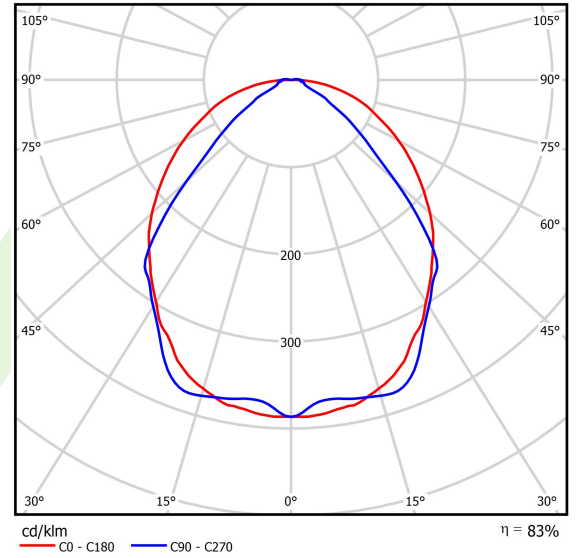

Product: X-LINE SLIM L-DOWN LED 5500 OPTICS-WIDE E 21 830 / L-1425MM S-1,5M

Index: 19.4090.2711.21

Description

The luminaire is made of aluminum profile. There is only lower half-space light distribution (L-DOWN). Comparing to the traditional X-Line LED, size of the luminaire has been reduced, and all construction has been closed in a narrow 48 mm profile, which gives now a more elegant form of the product. The X-Line Slim uses a PLX or Micro-PRM opal diffuser or lenses. All of this allows to manipulate light and create lighting systems, facilitating the creation of comfortable vision in the interiors and their aesthetic appearance. The X-Line Slim luminaire is designed for mounting on suspensions.

Product information

Category	Surface mounted luminaires
Family	X-LINE SLIM LED
Name	X-LINE SLIM L-DOWN LED 5500 OPTICS-WIDE E 21 830 / L-1425MM S-1,5M
Index	19.4090.2711.21

Light and electrical data

Light source	LED
Luminous flux LED [lm]	5552,5
LED power [W]	27,3
Luminaire luminous flux [lm]	4608,6
Power of luminaire [W]	31
Luminaire's light efficiency [lm/W]	132,6
Color of the light [K]	3000
CRI	>80
SDCM (LED sources)	3
Beam angle [°]	(C0-C180) / (C90-C270) - 101,8° / 88,4°
Photobiological risk class (IEC/EN 62471)	RG0
Protection against electric shock	I
Protection degree	IP40
Voltage	220..240 V, 50..60 Hz
Lifetime of LED sources [h]	100000
Lx/By	L80/B10
Operating temperature range [°C]	5 ÷ 35
Driver	standard on/off (E)
Power factor cos φ	>0,95
Circuit load capacity	25 (B10), 40 (B16), 39 (C10), 62 (C16)

Mechanical data

Assembly	surface mounted on slings
Material	aluminum
Color	RAL 9006 (grey)
Diffuser	OPTICS (optical system based on lenses)
Impact resistant	IK04
Dimensions [mm]	1425 x 48 x 70

A graph of light