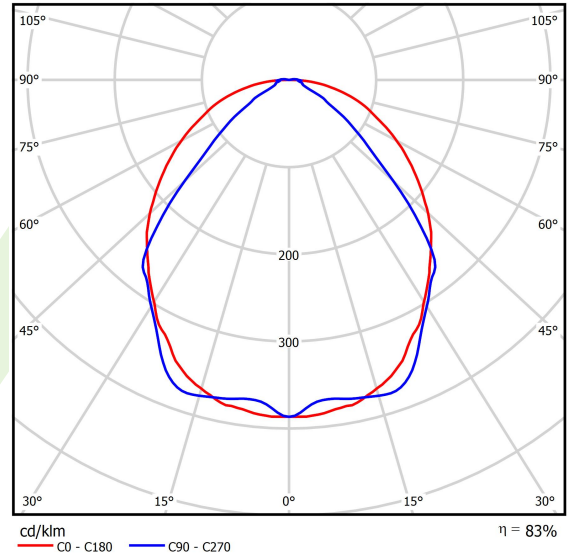

Mechanical data

Assembly	surface mounted on slings
Material	aluminum
Color	RAL 9006 (grey)
Diffuser	OPTICS (optical system based on lenses)
Impact resistant	IK04
Dimensions [mm]	1425 x 48 x 70

A graph of light