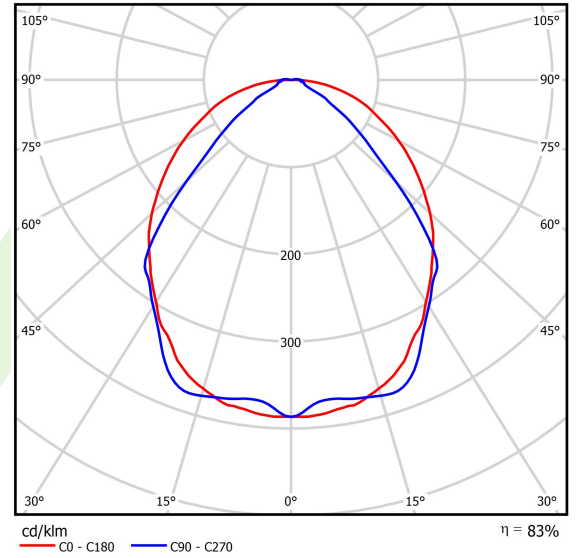

Product: X-LINE SLIM L-DOWN LED 5500 OPTICS-WIDE E 21 830 / L-1425MM S-1,5M

Index: 19.4090.2711.21

Description

The luminaire is made of aluminum profile. There is only lower half-space light distribution (L-DOWN). Comparing to the traditional X-Line LED, size of the luminaire has been reduced, and all construction has been closed in a narrow 48 mm profile, which gives now a more elegant form of the product. The X-Line Slim uses a PLX or Micro-PRM opal diffuser or lenses. All of this allows to manipulate light and create lighting systems, facilitating the creation of comfortable vision in the interiors and their aesthetic appearance. The X-Line Slim luminaire is designed for mounting on suspensions.

Product information

Category	Surface mounted luminaires
Family	X-LINE SLIM LED
Name	X-LINE SLIM L-DOWN LED 5500 OPTICS-WIDE E 21 830 / L-1425MM S-1,5M
Index	19.4090.2711.21

Light and electrical data

Light source	LED
Luminous flux LED [lm]	5552,5
LED power [W]	27,3
Luminaire luminous flux [lm]	4608,6
Power of luminaire [W]	31
Luminaire's light efficiency [lm/W]	148,7
Color of the light [K]	3000
CRI	>80
SDCM (LED sources)	3
Beam angle [°]	(C0-C180) / (C90-C270) - 101,8° / 88,4°
Photobiological risk class (IEC/EN 62471)	RG0
Protection against electric shock	I
Protection degree	IP40
Voltage	220..240 V, 50..60 Hz
Lifetime of LED sources [h]	100000
Lx/By	L80/B10
Operating temperature range [°C]	5 ÷ 35
Driver	standard on/off (E)
Power factor cos φ	>0,95
Circuit load capacity	25 (B10), 40 (B16), 39 (C10), 62 (C16)

Mechanical data

Assembly	surface mounted on slings
Material	aluminum
Color	RAL 9006 (grey)
Diffuser	OPTICS (optical system based on lenses)
Impact resistant	IK04
Dimensions [mm]	1425 x 48 x 70

A graph of light