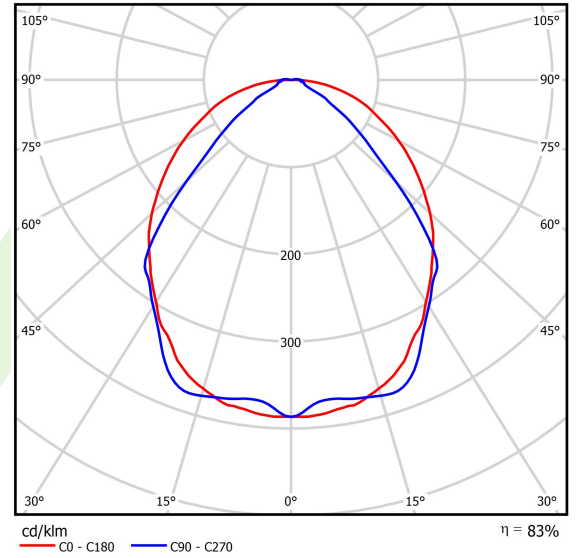

Product: X-LINE SLIM L-DOWN LED 5500 OPTICS-WIDE E 24 830 / L-1425MM S-1,5M

Index: 19.4090.2711.24

Description

The luminaire is made of aluminum profile. There is only lower half-space light distribution (L-DOWN). Comparing to the traditional X-Line LED, size of the luminaire has been reduced, and all construction has been closed in a narrow 48 mm profile, which gives now a more elegant form of the product. The X-Line Slim uses a PLX or Micro-PRM opal diffuser or lenses. All of this allows to manipulate light and create lighting systems, facilitating the creation of comfortable vision in the interiors and their aesthetic appearance. The X-Line Slim luminaire is designed for mounting on suspensions.

Product information

Category	Surface mounted luminaires
Family	X-LINE SLIM LED
Name	X-LINE SLIM L-DOWN LED 5500 OPTICS-WIDE E 24 830 / L-1425MM S-1,5M
Index	19.4090.2711.24

Light and electrical data

Light source	LED
Luminous flux LED [lm]	5552,5
LED power [W]	27,3
Luminaire luminous flux [lm]	4608,6
Power of luminaire [W]	31
Luminaire's light efficiency [lm/W]	148,7
Color of the light [K]	3000
CRI	>80
SDCM (LED sources)	3
Beam angle [°]	(C0-C180) / (C90-C270) - 101,8° / 88,4°
Photobiological risk class (IEC/EN 62471)	RG0
Protection against electric shock	I
Protection degree	IP40
Voltage	220..240 V, 50..60 Hz
Lifetime of LED sources [h]	100000
Lx/By	L80/B10
Operating temperature range [°C]	5 ÷ 35
Driver	standard on/off (E)
Power factor cos φ	>0,95
Circuit load capacity	30 (B10), 48 (B16), 43 (C10), 70 (C16)

Mechanical data

Assembly	surface mounted on slings
Material	aluminum
Color	anodised aluminum
Diffuser	OPTICS (optical system based on lenses)
Impact resistant	IK04
Dimensions [mm]	1425 x 48 x 70

A graph of light