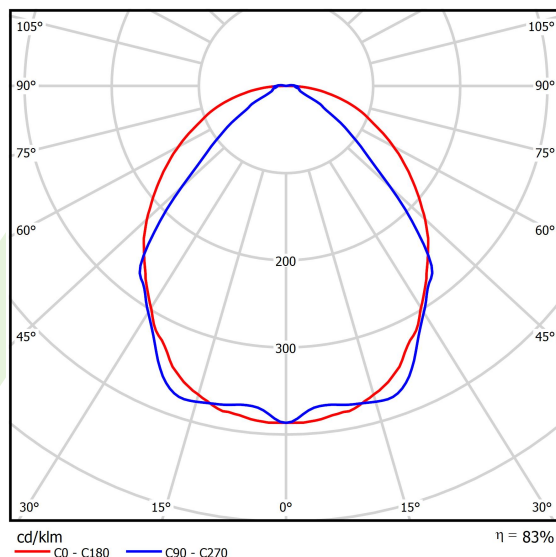

Product: X-LINE SLIM L-DOWN LED 3250 OPTICS-WIDE EDD 34 840 / L-1425MM S-1,5M

Index: 19.4090.2423.34

Description

The luminaire is made of aluminum profile. There is only lower half-space light distribution (L-DOWN). Comparing to the traditional X-Line LED, size of the luminaire has been reduced, and all construction has been closed in a narrow 48 mm profile, which gives now a more elegant form of the product. The X-Line Slim uses a PLX or Micro-PRM opal diffuser or lenses. All of this allows to manipulate light and create lighting systems, facilitating the creation of comfortable vision in the interiors and their aesthetic appearance. The X-Line Slim luminaire is designed for mounting on suspensions.

Product information

Category	Surface mounted luminaires
Family	X-LINE SLIM LED
Name	X-LINE SLIM L-DOWN LED 3250 OPTICS-WIDE EDD 34 840 / L-1425MM S-1,5M
Index	19.4090.2423.34

Light and electrical data

Light source	LED
Luminous flux LED [lm]	3340
LED power [W]	15,5
Luminaire luminous flux [lm]	2772,2
Power of luminaire [W]	17,6
Luminaire's light efficiency [lm/W]	157,5
Color of the light [K]	4000
CRI	>80
SDCM (LED sources)	3
Beam angle [°]	(C0-C180) / (C90-C270) - 101,8° / 88,4°
Photobiological risk class (IEC/EN 62471)	RG0
Protection against electric shock	I
Protection degree	IP40
Voltage	220..240 V, 50..60 Hz
Lifetime of LED sources [h]	100000
Lx/By	L80/B10
Operating temperature range [°C]	5 ÷ 35
Driver	DIM DALI (EDD)
Power factor cos φ	>0,95
Circuit load capacity	17 (B10), 28 (B16), 26 (C10), 41 (C16)

Mechanical data

Assembly	surface mounted on slings
Material	aluminum
Color	RAL 9016 (white)
Diffuser	OPTICS (optical system based on lenses)
Impact resistant	IK04
Dimensions [mm]	1425 x 48 x 70

A graph of light