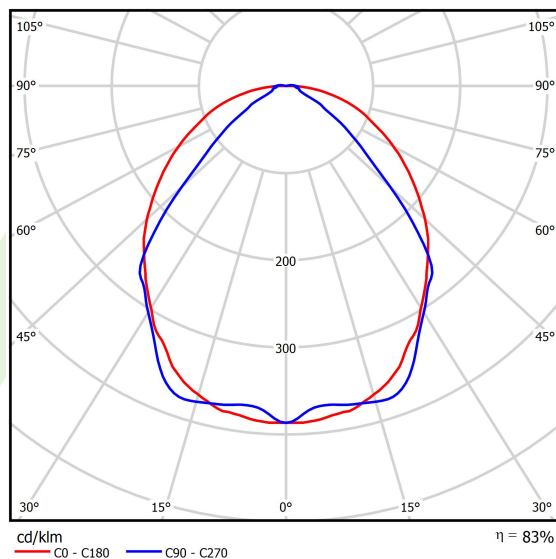

Product: X-LINE SLIM L-DOWN LED 3250 OPTICS-WIDE EDD 34 840 / L-1425MM S-1,5M

Index: 19.4090.2423.34

Description

The luminaire is made of aluminum profile. There is only lower half-space light distribution (L-DOWN). Comparing to the traditional X-Line LED, size of the luminaire has been reduced, and all construction has been closed in a narrow 48 mm profile, which gives now a more elegant form of the product. The X-Line Slim uses a PLX or Micro-PRM opal diffuser or lenses. All of this allows to manipulate light and create lighting systems, facilitating the creation of comfortable vision in the interiors and their aesthetic appearance. The X-Line Slim luminaire is designed for mounting on suspensions.

Product information

Category	Surface mounted luminaires
Family	X-LINE SLIM LED
Name	X-LINE SLIM L-DOWN LED 3250 OPTICS-WIDE EDD 34 840 / L-1425MM S-1,5M
Index	19.4090.2423.34

Light and electrical data

Light source	LED
Luminous flux LED [lm]	3340
LED power [W]	15,5
Luminaire luminous flux [lm]	2772,2
Power of luminaire [W]	17,6
Luminaire's light efficiency [lm/W]	157,5
Color of the light [K]	4000
CRI	>80
SDCM (LED sources)	3
Beam angle [°]	(C0-C180) / (C90-C270) - 101,8° / 88,4°
Photobiological risk class (IEC/EN 62471)	RG0
Protection against electric shock	I
Protection degree	IP40
Voltage	220..240 V, 50..60 Hz
Lifetime of LED sources [h]	100000
Lx/By	L80/B10
Operating temperature range [°C]	5 ÷ 35
Driver	DIM DALI (EDD)
Power factor cos φ	>0,95
Circuit load capacity	17 (B10), 28 (B16), 26 (C10), 41 (C16)

Mechanical data

Assembly	surface mounted on slings
Material	aluminum
Color	RAL 9016 (white)
Diffuser	OPTICS (optical system based on lenses)
Impact resistant	IK04
Dimensions [mm]	1425 x 48 x 70

A graph of light