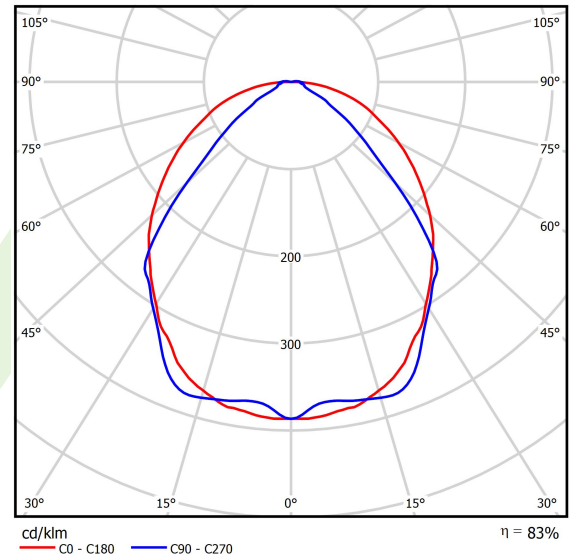

Product: X-LINE SLIM L-DOWN LED 3250 OPTICS-WIDE EDD 21 840 / L-1425MM S-1,5M**Index:** 19.4090.2423.21

Description

The luminaire is made of aluminum profile. There is only lower half-space light distribution (L-DOWN). Comparing to the traditional X-Line LED, size of the luminaire has been reduced, and all construction has been closed in a narrow 48 mm profile, which gives now a more elegant form of the product. The X-Line Slim uses a PLX or Micro-PRM opal diffuser or lenses. All of this allows to manipulate light and create lighting systems, facilitating the creation of comfortable vision in the interiors and their aesthetic appearance. The X-Line Slim luminaire is designed for mounting on suspensions.

Product information

Category	Surface mounted luminaires
Family	X-LINE SLIM LED
Name	X-LINE SLIM L-DOWN LED 3250 OPTICS-WIDE EDD 21 840 / L-1425MM S-1,5M
Index	19.4090.2423.21

Light and electrical data

Light source	LED
Luminous flux LED [lm]	3340
LED power [W]	15,5
Luminaire luminous flux [lm]	2772,2
Power of luminaire [W]	17,6
Luminaire's light efficiency [lm/W]	132,6
Color of the light [K]	4000
CRI	>80
SDCM (LED sources)	3
Beam angle [°]	(C0-C180) / (C90-C270) - 101,8° / 88,4°
Photobiological risk class (IEC/EN 62471)	RG0
Protection against electric shock	I
Protection degree	IP40
Voltage	220..240 V, 50..60 Hz
Lifetime of LED sources [h]	100000
Lx/By	L80/B10
Operating temperature range [°C]	5 ÷ 35
Driver	DIM DALI (EDD)
Power factor cos φ	>0,95
Circuit load capacity	17 (B10), 28 (B16), 26 (C10), 41 (C16)

Mechanical data

Assembly	surface mounted on slings
Material	aluminum
Color	RAL 9006 (grey)
Diffuser	OPTICS (optical system based on lenses)
Impact resistant	IK04
Dimensions [mm]	1425 x 48 x 70

A graph of light