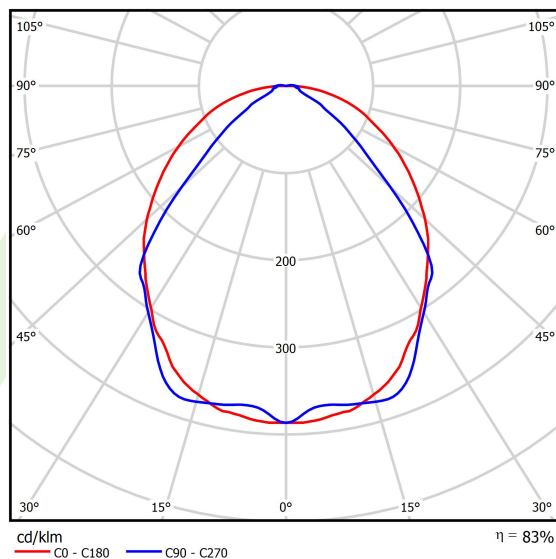

Product: X-LINE SLIM L-DOWN LED 3250 OPTICS-WIDE EDD 21 840 / L-1425MM S-1,5M

Index: 19.4090.2423.21

Description

The luminaire is made of aluminum profile. There is only lower half-space light distribution (L-DOWN). Comparing to the traditional X-Line LED, size of the luminaire has been reduced, and all construction has been closed in a narrow 48 mm profile, which gives now a more elegant form of the product. The X-Line Slim uses a PLX or Micro-PRM opal diffuser or lenses. All of this allows to manipulate light and create lighting systems, facilitating the creation of comfortable vision in the interiors and their aesthetic appearance. The X-Line Slim luminaire is designed for mounting on suspensions.

Product information

Category	Surface mounted luminaires
Family	X-LINE SLIM LED
Name	X-LINE SLIM L-DOWN LED 3250 OPTICS-WIDE EDD 21 840 / L-1425MM S-1,5M
Index	19.4090.2423.21

Light and electrical data

Light source	LED
Luminous flux LED [lm]	3340
LED power [W]	15,5
Luminaire luminous flux [lm]	2772,2
Power of luminaire [W]	17,6
Luminaire's light efficiency [lm/W]	157,5
Color of the light [K]	4000
CRI	>80
SDCM (LED sources)	3
Beam angle [°]	(C0-C180) / (C90-C270) - 101,8° / 88,4°
Photobiological risk class (IEC/EN 62471)	RG0
Protection against electric shock	I
Protection degree	IP40
Voltage	220..240 V, 50..60 Hz
Lifetime of LED sources [h]	100000
Lx/By	L80/B10
Operating temperature range [°C]	5 ÷ 35
Driver	DIM DALI (EDD)
Power factor cos φ	>0,95
Circuit load capacity	17 (B10), 28 (B16), 26 (C10), 41 (C16)

Mechanical data

Assembly	surface mounted on slings
Material	aluminum
Color	RAL 9006 (grey)
Diffuser	OPTICS (optical system based on lenses)
Impact resistant	IK04
Dimensions [mm]	1425 x 48 x 70

A graph of light