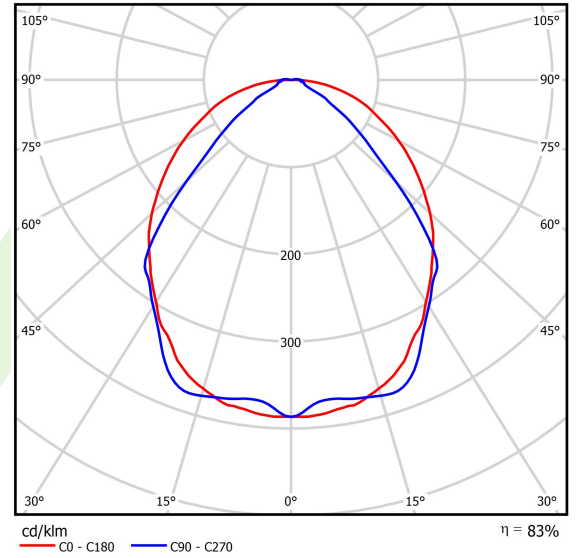

Product: X-LINE SLIM L-DOWN LED 3250 OPTICS-WIDE EDD 21 840 / L-1425MM S-1,5M

Index: 19.4090.2423.21

Description

The luminaire is made of aluminum profile. There is only lower half-space light distribution (L-DOWN). Comparing to the traditional X-Line LED, size of the luminaire has been reduced, and all construction has been closed in a narrow 48 mm profile, which gives now a more elegant form of the product. The X-Line Slim uses a PLX or Micro-PRM opal diffuser or lenses. All of this allows to manipulate light and create lighting systems, facilitating the creation of comfortable vision in the interiors and their aesthetic appearance. The X-Line Slim luminaire is designed for mounting on suspensions.

Product information

Category	Surface mounted luminaires
Family	X-LINE SLIM LED
Name	X-LINE SLIM L-DOWN LED 3250 OPTICS-WIDE EDD 21 840 / L-1425MM S-1,5M
Index	19.4090.2423.21

Light and electrical data

Light source	LED
Luminous flux LED [lm]	3340
LED power [W]	15,5
Luminaire luminous flux [lm]	2772,2
Power of luminaire [W]	17,6
Luminaire's light efficiency [lm/W]	157,5
Color of the light [K]	4000
CRI	>80
SDCM (LED sources)	3
Beam angle [°]	(C0-C180) / (C90-C270) - 101,8° / 88,4°
Photobiological risk class (IEC/EN 62471)	RG0
Protection against electric shock	I
Protection degree	IP40
Voltage	220..240 V, 50..60 Hz
Lifetime of LED sources [h]	100000
Lx/By	L80/B10
Operating temperature range [°C]	5 ÷ 35
Driver	DIM DALI (EDD)
Power factor cos φ	>0,95
Circuit load capacity	17 (B10), 28 (B16), 26 (C10), 41 (C16)

Mechanical data

Assembly	surface mounted on slings
Material	aluminum
Color	RAL 9006 (grey)
Diffuser	OPTICS (optical system based on lenses)
Impact resistant	IK04
Dimensions [mm]	1425 x 48 x 70

A graph of light