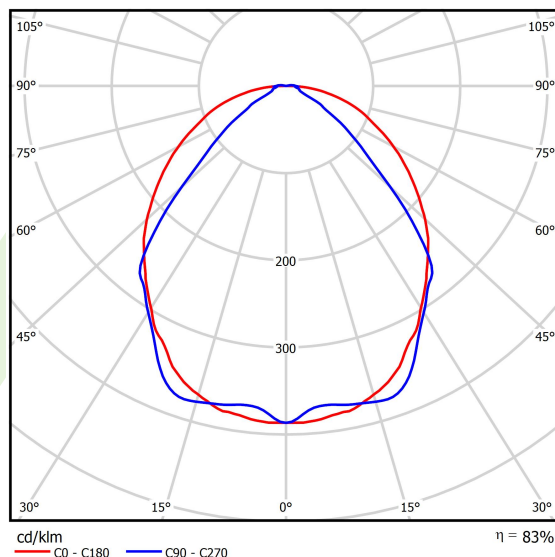

Mechanical data

Assembly	surface mounted on slings
Material	aluminum
Color	anodised aluminum
Diffuser	OPTICS (optical system based on lenses)
Impact resistant	IK04
Dimensions [mm]	1425 x 48 x 70

A graph of light