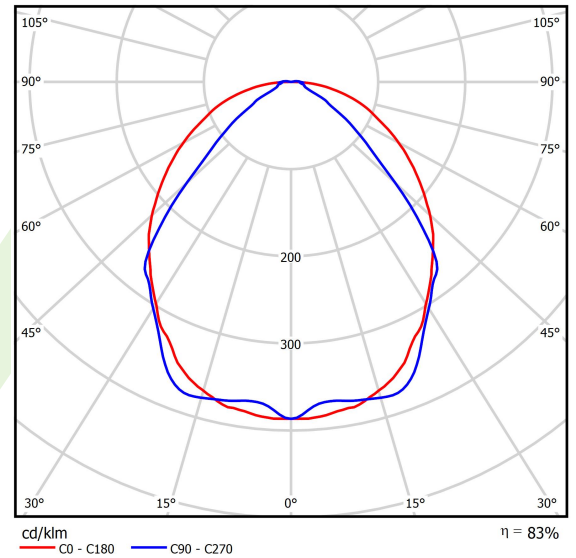

Product: X-LINE SLIM L-DOWN LED 3250 OPTICS-WIDE EDD 04 840 / L-1425MM S-1,5M

Index: 19.4090.2423.04

Description

The luminaire is made of aluminum profile. There is only lower half-space light distribution (L-DOWN). Comparing to the traditional X-Line LED, size of the luminaire has been reduced, and all construction has been closed in a narrow 48 mm profile, which gives now a more elegant form of the product. The X-Line Slim uses a PLX or Micro-PRM opal diffuser or lenses. All of this allows to manipulate light and create lighting systems, facilitating the creation of comfortable vision in the interiors and their aesthetic appearance. The X-Line Slim luminaire is designed for mounting on suspensions.

Product information

Category	Surface mounted luminaires
Family	X-LINE SLIM LED
Name	X-LINE SLIM L-DOWN LED 3250 OPTICS-WIDE EDD 04 840 / L-1425MM S-1,5M
Index	19.4090.2423.04

Light and electrical data

Light source	LED
Luminous flux LED [lm]	3340
LED power [W]	15,5
Luminaire luminous flux [lm]	2772,2
Power of luminaire [W]	17,6
Luminaire's light efficiency [lm/W]	157,5
Color of the light [K]	4000
CRI	>80
SDCM (LED sources)	3
Beam angle [°]	(C0-C180) / (C90-C270) - 101,8° / 88,4°
Photobiological risk class (IEC/EN 62471)	RG0
Protection against electric shock	I
Protection degree	IP40
Voltage	220..240 V, 50..60 Hz
Lifetime of LED sources [h]	100000
Lx/By	L80/B10
Operating temperature range [°C]	5 ÷ 35
Driver	DIM DALI (EDD)
Power factor cos φ	>0,95
Circuit load capacity	17 (B10), 28 (B16), 26 (C10), 41 (C16)

Mechanical data

Assembly	surface mounted on slings
Material	aluminum
Color	RAL 9005 (black)
Diffuser	OPTICS (optical system based on lenses)
Impact resistant	IK04
Dimensions [mm]	1425 x 48 x 70

A graph of light