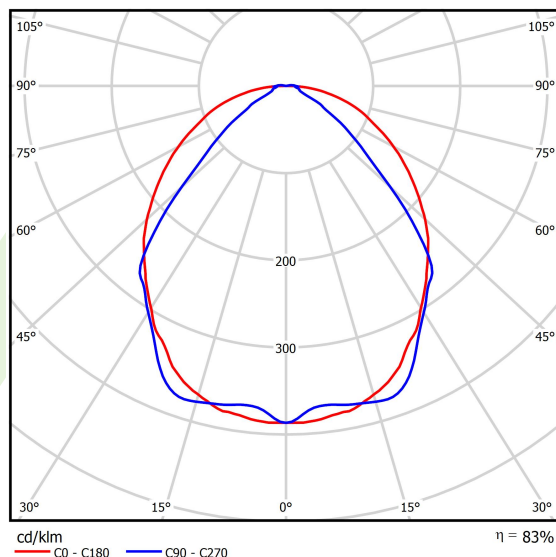

Product: X-LINE SLIM L-DOWN LED 3250 OPTICS-WIDE E 34 840 / L-1425MM S-1,5M

Index: 19.4090.2421.34

Description

The luminaire is made of aluminum profile. There is only lower half-space light distribution (L-DOWN). Comparing to the traditional X-Line LED, size of the luminaire has been reduced, and all construction has been closed in a narrow 48 mm profile, which gives now a more elegant form of the product. The X-Line Slim uses a PLX or Micro-PRM opal diffuser or lenses. All of this allows to manipulate light and create lighting systems, facilitating the creation of comfortable vision in the interiors and their aesthetic appearance. The X-Line Slim luminaire is designed for mounting on suspensions.

Product information

Category	Surface mounted luminaires
Family	X-LINE SLIM LED
Name	X-LINE SLIM L-DOWN LED 3250 OPTICS-WIDE E 34 840 / L-1425MM S-1,5M
Index	19.4090.2421.34

Light and electrical data

Light source	LED
Luminous flux LED [lm]	3340
LED power [W]	15,5
Luminaire luminous flux [lm]	2772,2
Power of luminaire [W]	17,6
Luminaire's light efficiency [lm/W]	157,5
Color of the light [K]	4000
CRI	>80
SDCM (LED sources)	3
Beam angle [°]	(C0-C180) / (C90-C270) - 101,8° / 88,4°
Photobiological risk class (IEC/EN 62471)	RG0
Protection against electric shock	I
Protection degree	IP40
Voltage	220..240 V, 50..60 Hz
Lifetime of LED sources [h]	100000
Lx/By	L80/B10
Operating temperature range [°C]	5 ÷ 35
Driver	standard on/off (E)
Power factor cos φ	>0,95
Circuit load capacity	25 (B10), 40 (B16), 39 (C10), 62 (C16)

Mechanical data

Assembly	surface mounted on slings
Material	aluminum
Color	RAL 9016 (white)
Diffuser	OPTICS (optical system based on lenses)
Impact resistant	IK04
Dimensions [mm]	1425 x 48 x 70

A graph of light