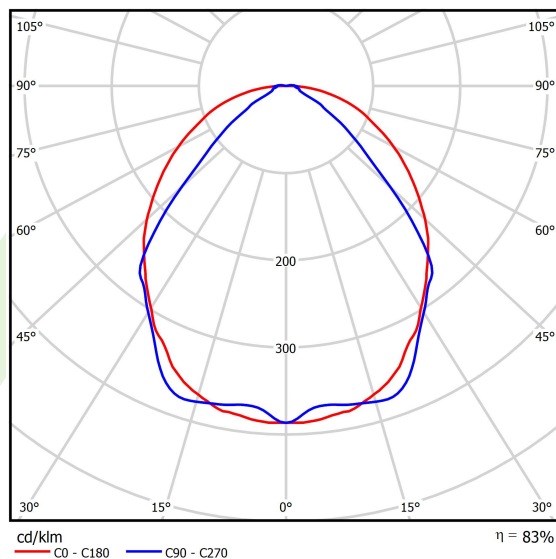

Product: X-LINE SLIM L-DOWN LED 3250 OPTICS-WIDE E 21 840 / L-1425MM S-1,5M

Index: 19.4090.2421.21

Description

The luminaire is made of aluminum profile. There is only lower half-space light distribution (L-DOWN). Comparing to the traditional X-Line LED, size of the luminaire has been reduced, and all construction has been closed in a narrow 48 mm profile, which gives now a more elegant form of the product. The X-Line Slim uses a PLX or Micro-PRM opal diffuser or lenses. All of this allows to manipulate light and create lighting systems, facilitating the creation of comfortable vision in the interiors and their aesthetic appearance. The X-Line Slim luminaire is designed for mounting on suspensions.

Product information

Category	Surface mounted luminaires
Family	X-LINE SLIM LED
Name	X-LINE SLIM L-DOWN LED 3250 OPTICS-WIDE E 21 840 / L-1425MM S-1,5M
Index	19.4090.2421.21

Light and electrical data

Light source	LED
Luminous flux LED [lm]	3340
LED power [W]	15,5
Luminaire luminous flux [lm]	2772,2
Power of luminaire [W]	17,6
Luminaire's light efficiency [lm/W]	157,5
Color of the light [K]	4000
CRI	>80
SDCM (LED sources)	3
Beam angle [°]	(C0-C180) / (C90-C270) - 101,8° / 88,4°
Photobiological risk class (IEC/EN 62471)	RG0
Protection against electric shock	I
Protection degree	IP40
Voltage	220..240 V, 50..60 Hz
Lifetime of LED sources [h]	100000
Lx/By	L80/B10
Operating temperature range [°C]	5 ÷ 35
Driver	standard on/off (E)
Power factor cos φ	>0,95
Circuit load capacity	25 (B10), 40 (B16), 39 (C10), 62 (C16)

Mechanical data

Assembly	surface mounted on slings
Material	aluminum
Color	RAL 9006 (grey)
Diffuser	OPTICS (optical system based on lenses)
Impact resistant	IK04
Dimensions [mm]	1425 x 48 x 70

A graph of light