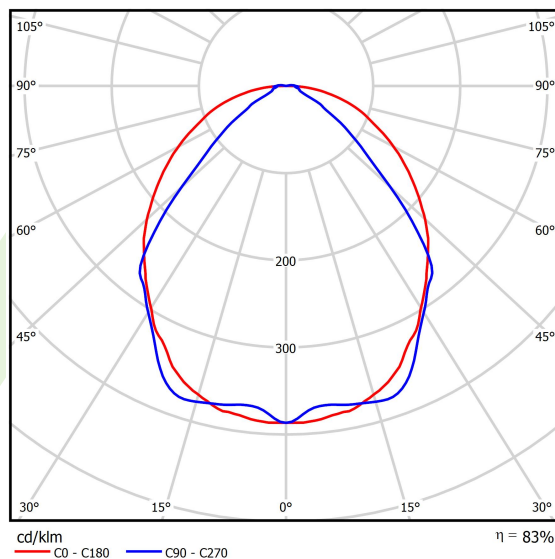

Product: X-LINE SLIM L-DOWN LED 3250 OPTICS-WIDE E 21 840 / L-1425MM S-1,5M

Index: 19.4090.2421.21

Description

The luminaire is made of aluminum profile. There is only lower half-space light distribution (L-DOWN). Comparing to the traditional X-Line LED, size of the luminaire has been reduced, and all construction has been closed in a narrow 48 mm profile, which gives now a more elegant form of the product. The X-Line Slim uses a PLX or Micro-PRM opal diffuser or lenses. All of this allows to manipulate light and create lighting systems, facilitating the creation of comfortable vision in the interiors and their aesthetic appearance. The X-Line Slim luminaire is designed for mounting on suspensions.

Product information

Category	Surface mounted luminaires
Family	X-LINE SLIM LED
Name	X-LINE SLIM L-DOWN LED 3250 OPTICS-WIDE E 21 840 / L-1425MM S-1,5M
Index	19.4090.2421.21

Light and electrical data

Light source	LED
Luminous flux LED [lm]	3340
LED power [W]	15,5
Luminaire luminous flux [lm]	2772,2
Power of luminaire [W]	17,6
Luminaire's light efficiency [lm/W]	157,5
Color of the light [K]	4000
CRI	>80
SDCM (LED sources)	3
Beam angle [°]	(C0-C180) / (C90-C270) - 101,8° / 88,4°
Photobiological risk class (IEC/EN 62471)	RG0
Protection against electric shock	I
Protection degree	IP40
Voltage	220..240 V, 50..60 Hz
Lifetime of LED sources [h]	100000
Lx/By	L80/B10
Operating temperature range [°C]	5 ÷ 35
Driver	standard on/off (E)
Power factor cos φ	>0,95
Circuit load capacity	25 (B10), 40 (B16), 39 (C10), 62 (C16)

Mechanical data

Assembly	surface mounted on slings
Material	aluminum
Color	RAL 9006 (grey)
Diffuser	OPTICS (optical system based on lenses)
Impact resistant	IK04
Dimensions [mm]	1425 x 48 x 70

A graph of light