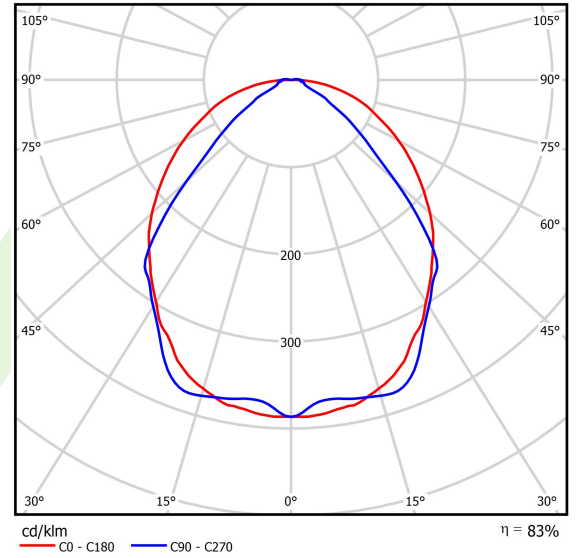

Product: X-LINE SLIM L-DOWN LED 3250 OPTICS-WIDE E 21 840 / L-1425MM S-1,5M

Index: 19.4090.2421.21

Description

The luminaire is made of aluminum profile. There is only lower half-space light distribution (L-DOWN). Comparing to the traditional X-Line LED, size of the luminaire has been reduced, and all construction has been closed in a narrow 48 mm profile, which gives now a more elegant form of the product. The X-Line Slim uses a PLX or Micro-PRM opal diffuser or lenses. All of this allows to manipulate light and create lighting systems, facilitating the creation of comfortable vision in the interiors and their aesthetic appearance. The X-Line Slim luminaire is designed for mounting on suspensions.

Product information

Category	Surface mounted luminaires
Family	X-LINE SLIM LED
Name	X-LINE SLIM L-DOWN LED 3250 OPTICS-WIDE E 21 840 / L-1425MM S-1,5M
Index	19.4090.2421.21

Light and electrical data

Light source	LED
Luminous flux LED [lm]	3340
LED power [W]	15,5
Luminaire luminous flux [lm]	2772,2
Power of luminaire [W]	17,6
Luminaire's light efficiency [lm/W]	132,6
Color of the light [K]	4000
CRI	>80
SDCM (LED sources)	3
Beam angle [°]	(C0-C180) / (C90-C270) - 101,8° / 88,4°
Photobiological risk class (IEC/EN 62471)	RG0
Protection against electric shock	I
Protection degree	IP40
Voltage	220..240 V, 50..60 Hz
Lifetime of LED sources [h]	100000
Lx/By	L80/B10
Operating temperature range [°C]	5 ÷ 35
Driver	standard on/off (E)
Power factor cos φ	>0,95
Circuit load capacity	25 (B10), 40 (B16), 39 (C10), 62 (C16)

Mechanical data

Assembly	surface mounted on slings
Material	aluminum
Color	RAL 9006 (grey)
Diffuser	OPTICS (optical system based on lenses)
Impact resistant	IK04
Dimensions [mm]	1425 x 48 x 70

A graph of light