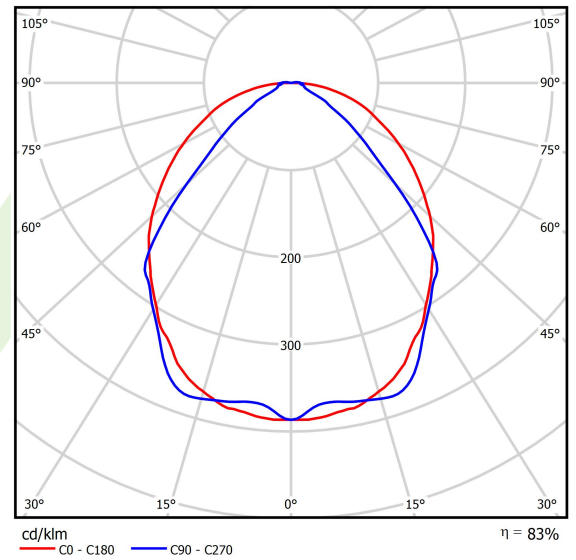

Mechanical data

Assembly	surface mounted on slings
Material	aluminum
Color	anodised aluminum
Diffuser	OPTICS (optical system based on lenses)
Impact resistant	IK04
Weight [kg]	2,15
Dimensions [mm]	1425 x 48 x 70

A graph of light