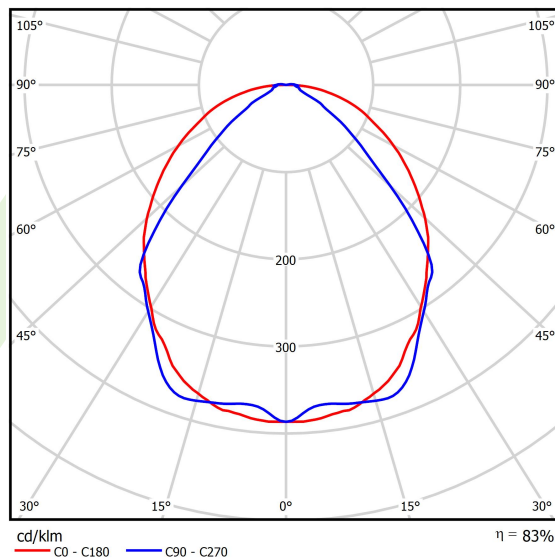

Mechanical data

Assembly	surface mounted on slings
Material	aluminum
Color	anodised aluminum
Diffuser	OPTICS (optical system based on lenses)
Impact resistant	IK04
Weight [kg]	2,15
Dimensions [mm]	1425 x 48 x 70

A graph of light