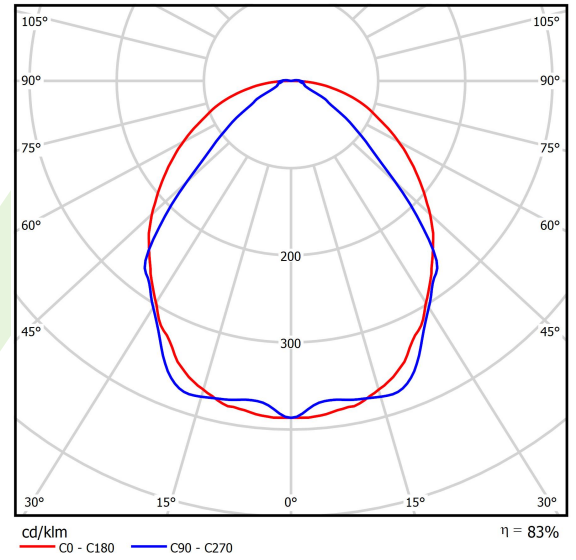

Mechanical data

Assembly	surface mounted on slings
Material	aluminum
Color	anodised aluminum
Diffuser	OPTICS (optical system based on lenses)
Impact resistant	IK04
Weight [kg]	2,15
Dimensions [mm]	1425 x 48 x 70

A graph of light