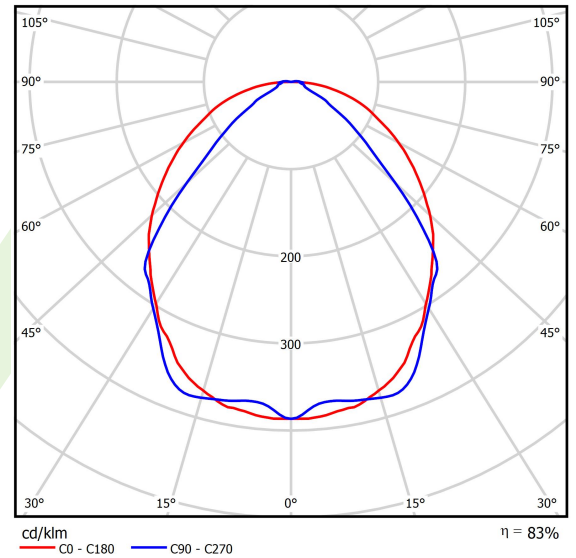

Product: X-LINE SLIM L-DOWN LED 3250 OPTICS-WIDE E 04 840 / L-1425MM S-1,5M

Index: 19.4090.2421.04

Description

The luminaire is made of aluminum profile. There is only lower half-space light distribution (L-DOWN). Comparing to the traditional X-Line LED, size of the luminaire has been reduced, and all construction has been closed in a narrow 48 mm profile, which gives now a more elegant form of the product. The X-Line Slim uses a PLX or Micro-PRM opal diffuser or lenses. All of this allows to manipulate light and create lighting systems, facilitating the creation of comfortable vision in the interiors and their aesthetic appearance. The X-Line Slim luminaire is designed for mounting on suspensions.

Product information

Category	Surface mounted luminaires
Family	X-LINE SLIM LED
Name	X-LINE SLIM L-DOWN LED 3250 OPTICS-WIDE E 04 840 / L-1425MM S-1,5M
Index	19.4090.2421.04

Light and electrical data

Light source	LED
Luminous flux LED [lm]	3340
LED power [W]	15,5
Luminaire luminous flux [lm]	2772,2
Power of luminaire [W]	17,6
Luminaire's light efficiency [lm/W]	157,5
Color of the light [K]	4000
CRI	>80
SDCM (LED sources)	3
Beam angle [°]	(C0-C180) / (C90-C270) - 101,8° / 88,4°
Photobiological risk class (IEC/EN 62471)	RG0
Protection against electric shock	I
Protection degree	IP40
Voltage	220..240 V, 50..60 Hz
Lifetime of LED sources [h]	100000
Lx/By	L80/B10
Operating temperature range [°C]	5 ÷ 35
Driver	standard on/off (E)
Power factor cos φ	>0,95
Circuit load capacity	25 (B10), 40 (B16), 39 (C10), 62 (C16)

Mechanical data

Assembly	surface mounted on slings
Material	aluminum
Color	RAL 9005 (black)
Diffuser	OPTICS (optical system based on lenses)
Impact resistant	IK04
Dimensions [mm]	1425 x 48 x 70

A graph of light