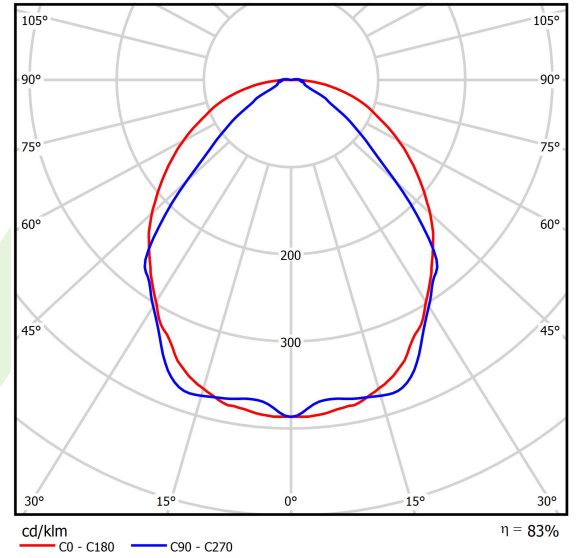

Mechanical data

Assembly	surface mounted on slings
Material	aluminum
Color	RAL 9016 (white)
Diffuser	OPTICS (optical system based on lenses)
Impact resistant	IK04
Dimensions [mm]	1425 x 48 x 70

A graph of light