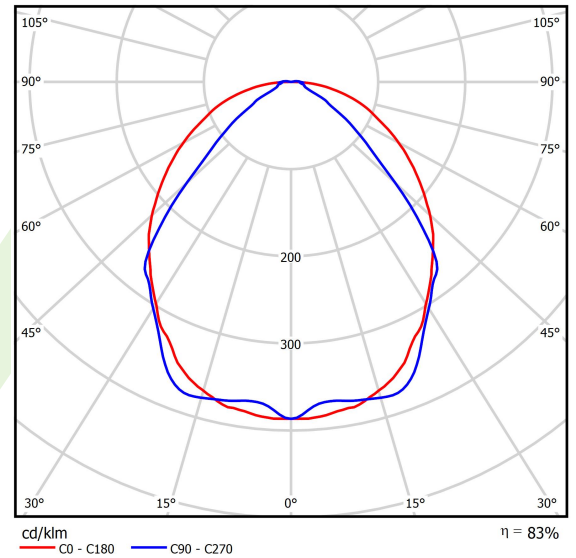

Product: X-LINE SLIM L-DOWN LED 3250 OPTICS-WIDE EDD 34 830 / L-1425MM S-1,5M

Index: 19.4090.2413.34

Description

The luminaire is made of aluminum profile. There is only lower half-space light distribution (L-DOWN). Comparing to the traditional X-Line LED, size of the luminaire has been reduced, and all construction has been closed in a narrow 48 mm profile, which gives now a more elegant form of the product. The X-Line Slim uses a PLX or Micro-PRM opal diffuser or lenses. All of this allows to manipulate light and create lighting systems, facilitating the creation of comfortable vision in the interiors and their aesthetic appearance. The X-Line Slim luminaire is designed for mounting on suspensions.

Product information

Category	Surface mounted luminaires
Family	X-LINE SLIM LED
Name	X-LINE SLIM L-DOWN LED 3250 OPTICS-WIDE EDD 34 830 / L-1425MM S-1,5M
Index	19.4090.2413.34

Light and electrical data

Light source	LED
Luminous flux LED [lm]	3172,5
LED power [W]	15,5
Luminaire luminous flux [lm]	2633,2
Power of luminaire [W]	17,6
Luminaire's light efficiency [lm/W]	132,6
Color of the light [K]	3000
CRI	>80
SDCM (LED sources)	3
Beam angle [°]	(C0-C180) / (C90-C270) - 101,8° / 88,4°
Photobiological risk class (IEC/EN 62471)	RG0
Protection against electric shock	I
Protection degree	IP40
Voltage	220..240 V, 50..60 Hz
Lifetime of LED sources [h]	100000
Lx/By	L80/B10
Operating temperature range [°C]	5 ÷ 35
Driver	DIM DALI (EDD)
Power factor cos φ	>0,95
Circuit load capacity	17 (B10), 28 (B16), 26 (C10), 41 (C16)

Mechanical data

Assembly	surface mounted on slings
Material	aluminum
Color	RAL 9016 (white)
Diffuser	OPTICS (optical system based on lenses)
Impact resistant	IK04
Dimensions [mm]	1425 x 48 x 70

A graph of light