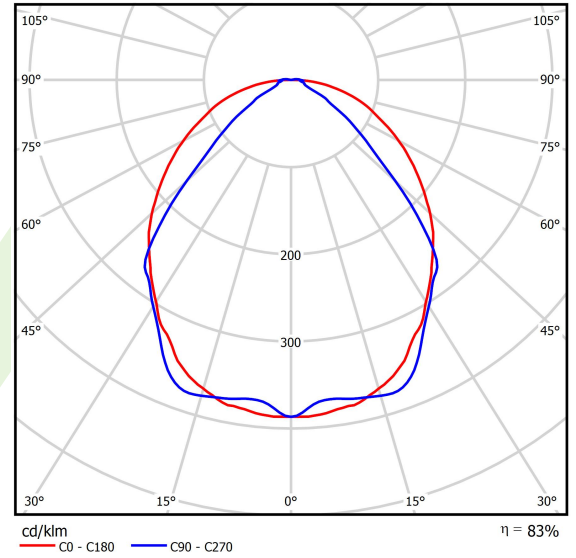

Product: X-LINE SLIM L-DOWN LED 3250 OPTICS-WIDE EDD 21 830 / L-1425MM S-1,5M

Index: 19.4090.2413.21

Description

The luminaire is made of aluminum profile. There is only lower half-space light distribution (L-DOWN). Comparing to the traditional X-Line LED, size of the luminaire has been reduced, and all construction has been closed in a narrow 48 mm profile, which gives now a more elegant form of the product. The X-Line Slim uses a PLX or Micro-PRM opal diffuser or lenses. All of this allows to manipulate light and create lighting systems, facilitating the creation of comfortable vision in the interiors and their aesthetic appearance. The X-Line Slim luminaire is designed for mounting on suspensions.

Product information

Category	Surface mounted luminaires
Family	X-LINE SLIM LED
Name	X-LINE SLIM L-DOWN LED 3250 OPTICS-WIDE EDD 21 830 / L-1425MM S-1,5M
Index	19.4090.2413.21

Light and electrical data

Light source	LED
Luminous flux LED [lm]	3172,5
LED power [W]	15,5
Luminaire luminous flux [lm]	2633,2
Power of luminaire [W]	17,6
Luminaire's light efficiency [lm/W]	149,6
Color of the light [K]	3000
CRI	>80
SDCM (LED sources)	3
Beam angle [°]	(C0-C180) / (C90-C270) - 101,8° / 88,4°
Photobiological risk class (IEC/EN 62471)	RG0
Protection against electric shock	I
Protection degree	IP40
Voltage	220..240 V, 50..60 Hz
Lifetime of LED sources [h]	100000
Lx/By	L80/B10
Operating temperature range [°C]	5 ÷ 35
Driver	DIM DALI (EDD)
Power factor cos φ	>0,95
Circuit load capacity	17 (B10), 28 (B16), 26 (C10), 41 (C16)

Mechanical data

Assembly	surface mounted on slings
Material	aluminum
Color	RAL 9006 (grey)
Diffuser	OPTICS (optical system based on lenses)
Impact resistant	IK04
Dimensions [mm]	1425 x 48 x 70

A graph of light