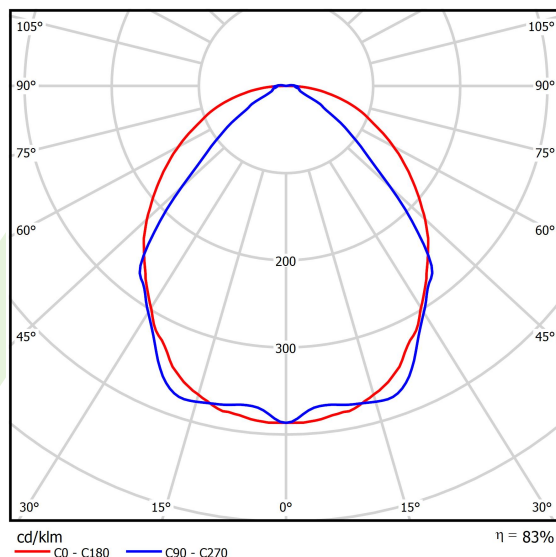

Product: X-LINE SLIM L-DOWN LED 3250 OPTICS-WIDE EDD 21 830 / L-1425MM S-1,5M

Index: 19.4090.2413.21

Description

The luminaire is made of aluminum profile. There is only lower half-space light distribution (L-DOWN). Comparing to the traditional X-Line LED, size of the luminaire has been reduced, and all construction has been closed in a narrow 48 mm profile, which gives now a more elegant form of the product. The X-Line Slim uses a PLX or Micro-PRM opal diffuser or lenses. All of this allows to manipulate light and create lighting systems, facilitating the creation of comfortable vision in the interiors and their aesthetic appearance. The X-Line Slim luminaire is designed for mounting on suspensions.

Product information

Category	Surface mounted luminaires
Family	X-LINE SLIM LED
Name	X-LINE SLIM L-DOWN LED 3250 OPTICS-WIDE EDD 21 830 / L-1425MM S-1,5M
Index	19.4090.2413.21

Light and electrical data

Light source	LED
Luminous flux LED [lm]	3172,5
LED power [W]	15,5
Luminaire luminous flux [lm]	2633,2
Power of luminaire [W]	17,6
Luminaire's light efficiency [lm/W]	149,6
Color of the light [K]	3000
CRI	>80
SDCM (LED sources)	3
Beam angle [°]	(C0-C180) / (C90-C270) - 101,8° / 88,4°
Photobiological risk class (IEC/EN 62471)	RG0
Protection against electric shock	I
Protection degree	IP40
Voltage	220..240 V, 50..60 Hz
Lifetime of LED sources [h]	100000
Lx/By	L80/B10
Operating temperature range [°C]	5 ÷ 35
Driver	DIM DALI (EDD)
Power factor cos φ	>0,95
Circuit load capacity	17 (B10), 28 (B16), 26 (C10), 41 (C16)

Mechanical data

Assembly	surface mounted on slings
Material	aluminum
Color	RAL 9006 (grey)
Diffuser	OPTICS (optical system based on lenses)
Impact resistant	IK04
Dimensions [mm]	1425 x 48 x 70

A graph of light