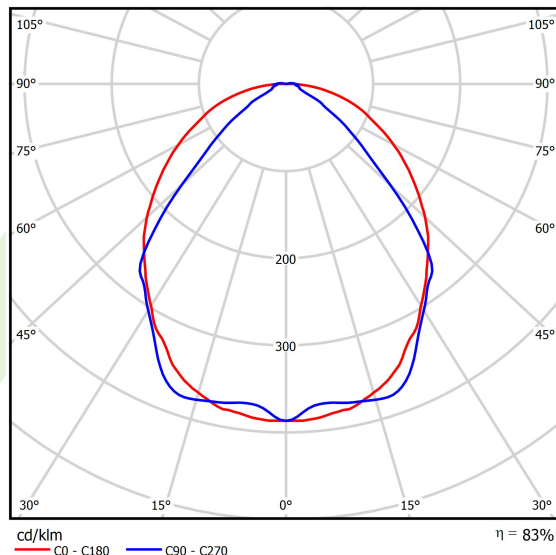

Product: X-LINE SLIM L-DOWN LED 3250 OPTICS-WIDE EDD 21 830 / L-1425MM S-1,5M

Index: 19.4090.2413.21

Description

The luminaire is made of aluminum profile. There is only lower half-space light distribution (L-DOWN). Comparing to the traditional X-Line LED, size of the luminaire has been reduced, and all construction has been closed in a narrow 48 mm profile, which gives now a more elegant form of the product. The X-Line Slim uses a PLX or Micro-PRM opal diffuser or lenses. All of this allows to manipulate light and create lighting systems, facilitating the creation of comfortable vision in the interiors and their aesthetic appearance. The X-Line Slim luminaire is designed for mounting on suspensions.

Product information

Category	Surface mounted luminaires
Family	X-LINE SLIM LED
Name	X-LINE SLIM L-DOWN LED 3250 OPTICS-WIDE EDD 21 830 / L-1425MM S-1,5M
Index	19.4090.2413.21

Light and electrical data

Light source	LED
Luminous flux LED [lm]	3172,5
LED power [W]	15,5
Luminaire luminous flux [lm]	2633,2
Power of luminaire [W]	17,6
Luminaire's light efficiency [lm/W]	132,6
Color of the light [K]	3000
CRI	>80
SDCM (LED sources)	3
Beam angle [°]	(C0-C180) / (C90-C270) - 101,8° / 88,4°
Photobiological risk class (IEC/EN 62471)	RG0
Protection against electric shock	I
Protection degree	IP40
Voltage	220..240 V, 50..60 Hz
Lifetime of LED sources [h]	100000
Lx/By	L80/B10
Operating temperature range [°C]	5 ÷ 35
Driver	DIM DALI (EDD)
Power factor cos φ	>0,95
Circuit load capacity	17 (B10), 28 (B16), 26 (C10), 41 (C16)

Mechanical data

Assembly	surface mounted on slings
Material	aluminum
Color	RAL 9006 (grey)
Diffuser	OPTICS (optical system based on lenses)
Impact resistant	IK04
Dimensions [mm]	1425 x 48 x 70

A graph of light