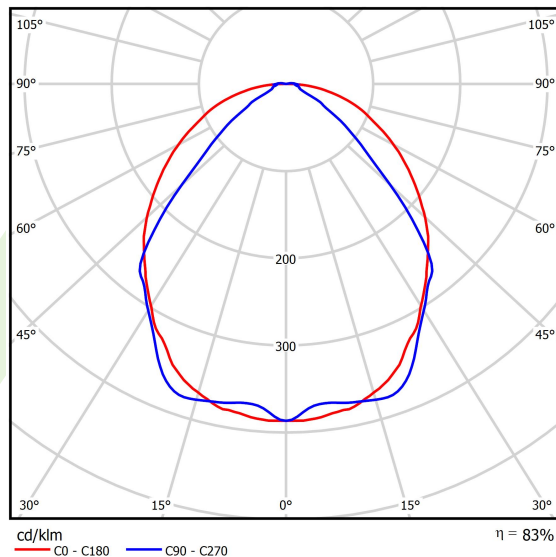

Mechanical data

Assembly	surface mounted on slings
Material	aluminum
Color	anodised aluminum
Diffuser	OPTICS (optical system based on lenses)
Impact resistant	IK04
Dimensions [mm]	1425 x 48 x 70

A graph of light