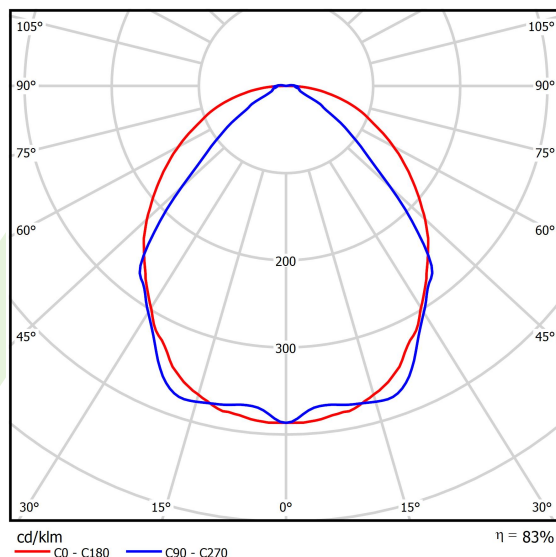

Mechanical data

Assembly	surface mounted on slings
Material	aluminum
Color	anodised aluminum
Diffuser	OPTICS (optical system based on lenses)
Impact resistant	IK04
Dimensions [mm]	1425 x 48 x 70

A graph of light