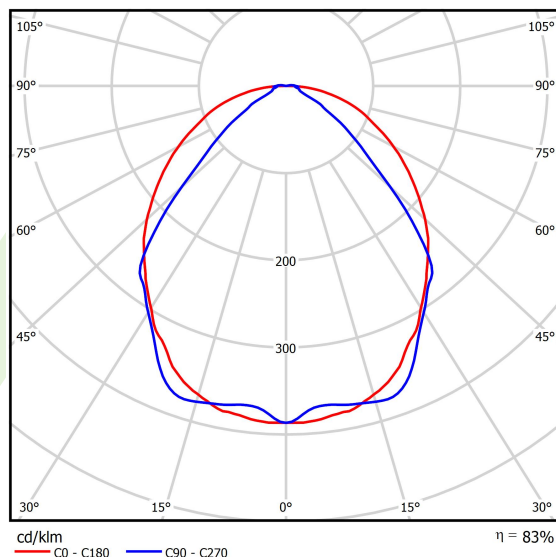

Mechanical data

Assembly	surface mounted on slings
Material	aluminum
Color	RAL 9016 (white)
Diffuser	OPTICS (optical system based on lenses)
Impact resistant	IK04
Dimensions [mm]	1425 x 48 x 70

A graph of light