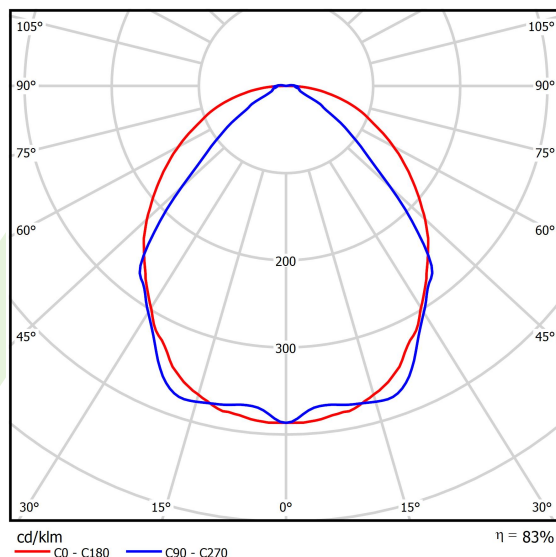

Product: X-LINE SLIM L-DOWN LED 3250 OPTICS-WIDE E 34 830 / L-1425MM S-1,5M

Index: 19.4090.2411.34

Description

The luminaire is made of aluminum profile. There is only lower half-space light distribution (L-DOWN). Comparing to the traditional X-Line LED, size of the luminaire has been reduced, and all construction has been closed in a narrow 48 mm profile, which gives now a more elegant form of the product. The X-Line Slim uses a PLX or Micro-PRM opal diffuser or lenses. All of this allows to manipulate light and create lighting systems, facilitating the creation of comfortable vision in the interiors and their aesthetic appearance. The X-Line Slim luminaire is designed for mounting on suspensions.

Product information

Category	Surface mounted luminaires
Family	X-LINE SLIM LED
Name	X-LINE SLIM L-DOWN LED 3250 OPTICS-WIDE E 34 830 / L-1425MM S-1,5M
Index	19.4090.2411.34

Light and electrical data

Light source	LED
Luminous flux LED [lm]	3172,5
LED power [W]	15,5
Luminaire luminous flux [lm]	2633,2
Power of luminaire [W]	17,6
Luminaire's light efficiency [lm/W]	149,6
Color of the light [K]	3000
CRI	>80
SDCM (LED sources)	3
Beam angle [°]	(C0-C180) / (C90-C270) - 101,8° / 88,4°
Photobiological risk class (IEC/EN 62471)	RG0
Protection against electric shock	I
Protection degree	IP40
Voltage	220..240 V, 50..60 Hz
Lifetime of LED sources [h]	100000
Lx/By	L80/B10
Operating temperature range [°C]	5 ÷ 35
Driver	standard on/off (E)
Power factor cos φ	>0,95
Circuit load capacity	25 (B10), 40 (B16), 39 (C10), 62 (C16)

Mechanical data

Assembly	surface mounted on slings
Material	aluminum
Color	RAL 9016 (white)
Diffuser	OPTICS (optical system based on lenses)
Impact resistant	IK04
Dimensions [mm]	1425 x 48 x 70

A graph of light