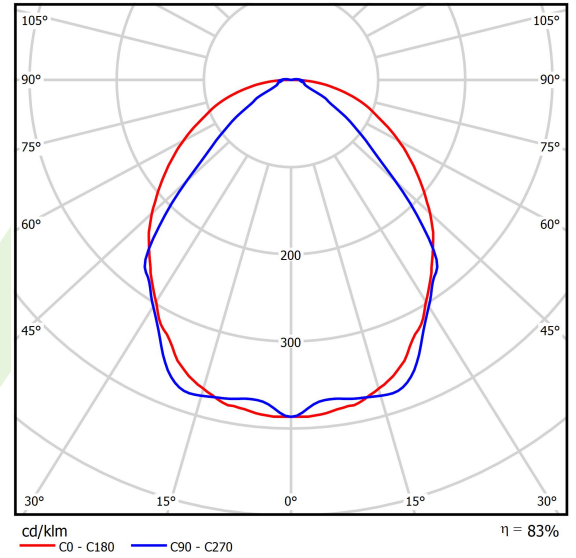

Product: X-LINE SLIM L-DOWN LED 3250 OPTICS-WIDE E 21 830 / L-1425MM S-1,5M

Index: 19.4090.2411.21

Description

The luminaire is made of aluminum profile. There is only lower half-space light distribution (L-DOWN). Comparing to the traditional X-Line LED, size of the luminaire has been reduced, and all construction has been closed in a narrow 48 mm profile, which gives now a more elegant form of the product. The X-Line Slim uses a PLX or Micro-PRM opal diffuser or lenses. All of this allows to manipulate light and create lighting systems, facilitating the creation of comfortable vision in the interiors and their aesthetic appearance. The X-Line Slim luminaire is designed for mounting on suspensions.

Product information

Category	Surface mounted luminaires
Family	X-LINE SLIM LED
Name	X-LINE SLIM L-DOWN LED 3250 OPTICS-WIDE E 21 830 / L-1425MM S-1,5M
Index	19.4090.2411.21

Light and electrical data

Light source	LED
Luminous flux LED [lm]	3172,5
LED power [W]	15,5
Luminaire luminous flux [lm]	2633,2
Power of luminaire [W]	17,6
Luminaire's light efficiency [lm/W]	149,6
Color of the light [K]	3000
CRI	>80
SDCM (LED sources)	3
Beam angle [°]	(C0-C180) / (C90-C270) - 101,8° / 88,4°
Photobiological risk class (IEC/EN 62471)	RG0
Protection against electric shock	I
Protection degree	IP40
Voltage	220..240 V, 50..60 Hz
Lifetime of LED sources [h]	100000
Lx/By	L80/B10
Operating temperature range [°C]	5 ÷ 35
Driver	standard on/off (E)
Power factor cos φ	>0,95
Circuit load capacity	25 (B10), 40 (B16), 39 (C10), 62 (C16)

Mechanical data

Assembly	surface mounted on slings
Material	aluminum
Color	RAL 9006 (grey)
Diffuser	OPTICS (optical system based on lenses)
Impact resistant	IK04
Dimensions [mm]	1425 x 48 x 70

A graph of light