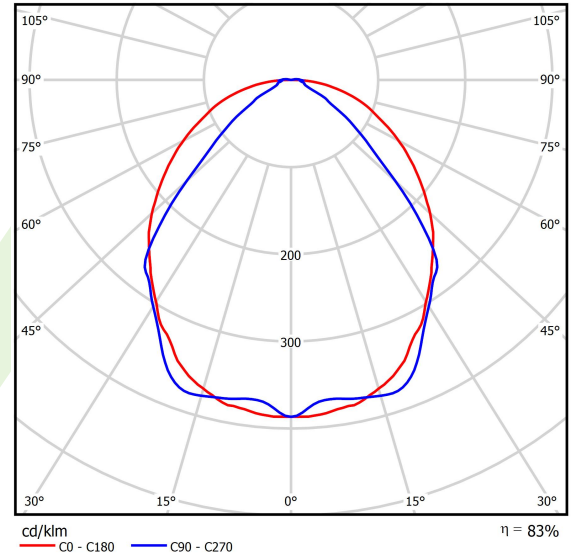

Mechanical data

Assembly	surface mounted on slings
Material	aluminum
Color	RAL 9006 (grey)
Diffuser	OPTICS (optical system based on lenses)
Impact resistant	IK04
Dimensions [mm]	1425 x 48 x 70

A graph of light