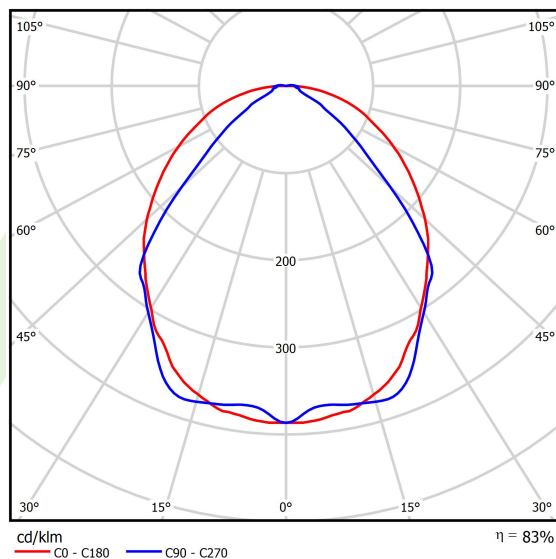

Product: X-LINE SLIM L-DOWN LED 3250 OPTICS-WIDE E 21 830 / L-1425MM S-1,5M

Index: 19.4090.2411.21

Description

The luminaire is made of aluminum profile. There is only lower half-space light distribution (L-DOWN). Comparing to the traditional X-Line LED, size of the luminaire has been reduced, and all construction has been closed in a narrow 48 mm profile, which gives now a more elegant form of the product. The X-Line Slim uses a PLX or Micro-PRM opal diffuser or lenses. All of this allows to manipulate light and create lighting systems, facilitating the creation of comfortable vision in the interiors and their aesthetic appearance. The X-Line Slim luminaire is designed for mounting on suspensions.

Product information

Category	Surface mounted luminaires
Family	X-LINE SLIM LED
Name	X-LINE SLIM L-DOWN LED 3250 OPTICS-WIDE E 21 830 / L-1425MM S-1,5M
Index	19.4090.2411.21

Light and electrical data

Light source	LED
Luminous flux LED [lm]	3172,5
LED power [W]	15,5
Luminaire luminous flux [lm]	2633,2
Power of luminaire [W]	17,6
Luminaire's light efficiency [lm/W]	132,6
Color of the light [K]	3000
CRI	>80
SDCM (LED sources)	3
Beam angle [°]	(C0-C180) / (C90-C270) - 101,8° / 88,4°
Photobiological risk class (IEC/EN 62471)	RG0
Protection against electric shock	I
Protection degree	IP40
Voltage	220..240 V, 50..60 Hz
Lifetime of LED sources [h]	100000
Lx/By	L80/B10
Operating temperature range [°C]	5 ÷ 35
Driver	standard on/off (E)
Power factor cos φ	>0,95
Circuit load capacity	25 (B10), 40 (B16), 39 (C10), 62 (C16)

Mechanical data

Assembly	surface mounted on slings
Material	aluminum
Color	RAL 9006 (grey)
Diffuser	OPTICS (optical system based on lenses)
Impact resistant	IK04
Dimensions [mm]	1425 x 48 x 70

A graph of light