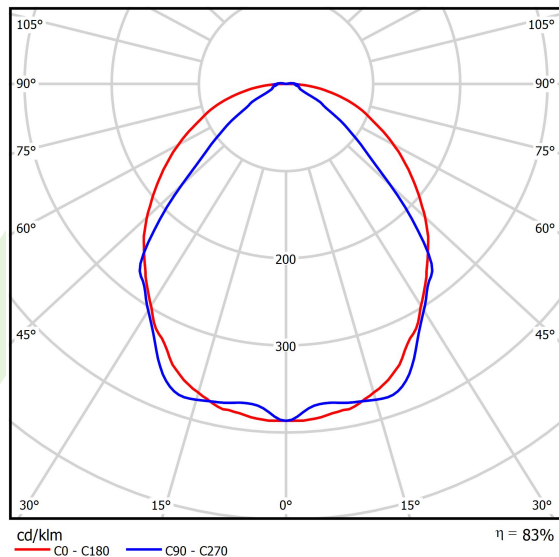

Mechanical data

Assembly	surface mounted on slings
Material	aluminum
Color	RAL 9006 (grey)
Diffuser	OPTICS (optical system based on lenses)
Impact resistant	IK04
Dimensions [mm]	1425 x 48 x 70

A graph of light