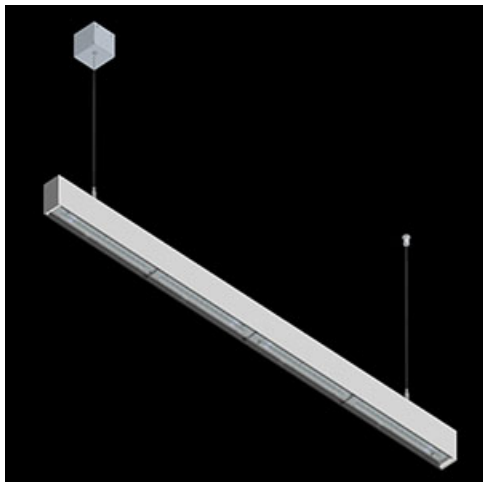

**Product:** X-LINE SLIM L-DOWN LED 3250 OPTICS-WIDE E 21 830 / L-1425MM S-1,5M**Index:** 19.4090.2411.21

## Description

The luminaire is made of aluminum profile. There is only lower half-space light distribution (L-DOWN). Comparing to the traditional X-Line LED, size of the luminaire has been reduced, and all construction has been closed in a narrow 48 mm profile, which gives now a more elegant form of the product. The X-Line Slim uses a PLX or Micro-PRM opal diffuser or lenses. All of this allows to manipulate light and create lighting systems, facilitating the creation of comfortable vision in the interiors and their aesthetic appearance. The X-Line Slim luminaire is designed for mounting on suspensions.

## Product information

Category	Surface mounted luminaires
Family	X-LINE SLIM LED
Name	X-LINE SLIM L-DOWN LED 3250 OPTICS-WIDE E 21 830 / L-1425MM S-1,5M
Index	19.4090.2411.21

**Mechanical data**

Assembly	surface mounted on slings
Material	aluminum
Color	RAL 9006 (grey)
Diffuser	OPTICS (optical system based on lenses)
Impact resistant	IK04
Dimensions [mm]	1425 x 48 x 70

**A graph of light**