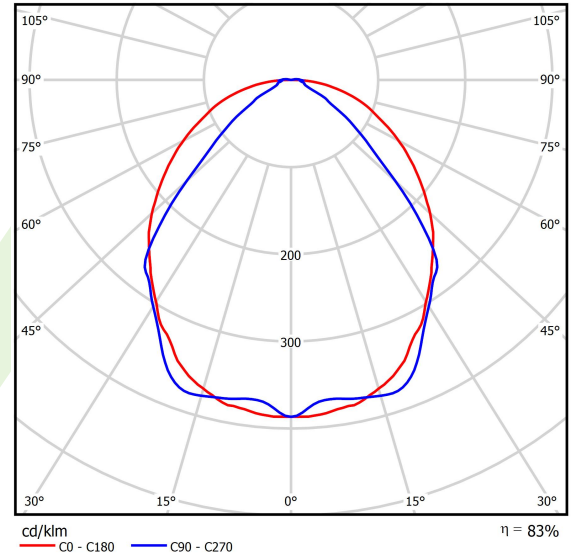

Product: X-LINE SLIM L-DOWN LED 4400 OPTICS-WIDE EDD 34 840 / L-1144MM S-1,5M**Index:** 19.4090.1623.34

Description

The luminaire is made of aluminum profile. There is only lower half-space light distribution (L-DOWN). Comparing to the traditional X-Line LED, size of the luminaire has been reduced, and all construction has been closed in a narrow 48 mm profile, which gives now a more elegant form of the product. The X-Line Slim uses a PLX or Micro-PRM opal diffuser or lenses. All of this allows to manipulate light and create lighting systems, facilitating the creation of comfortable vision in the interiors and their aesthetic appearance. The X-Line Slim luminaire is designed for mounting on suspensions.

Product information

Category	Surface mounted luminaires
Family	X-LINE SLIM LED
Name	X-LINE SLIM L-DOWN LED 4400 OPTICS-WIDE EDD 34 840 / L-1144MM S-1,5M
Index	19.4090.1623.34

Light and electrical data

Light source	LED
Luminous flux LED [lm]	4676
LED power [W]	21,8
Luminaire luminous flux [lm]	3881,1
Power of luminaire [W]	24,8
Luminaire's light efficiency [lm/W]	156,5
Color of the light [K]	4000
CRI	>80
SDCM (LED sources)	3
Beam angle [°]	(C0-C180) / (C90-C270) - 101,8° / 88,4°
Photobiological risk class (IEC/EN 62471)	RG0
Protection against electric shock	I
Protection degree	IP40
Voltage	220..240 V, 50..60 Hz
Lifetime of LED sources [h]	100000
Lx/By	L80/B10
Operating temperature range [°C]	5 ÷ 35
Driver	DIM DALI (EDD)
Power factor cos φ	>0,95
Circuit load capacity	17 (B10), 28 (B16), 26 (C10), 41 (C16)

Mechanical data

Assembly	surface mounted on slings
Material	aluminum
Color	RAL 9016 (white)
Diffuser	OPTICS (optical system based on lenses)
Impact resistant	IK04
Dimensions [mm]	1144 x 48 x 70

A graph of light