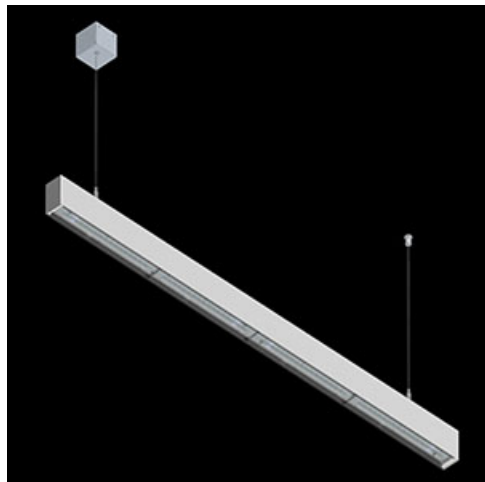

Product: X-LINE SLIM L-DOWN LED 4400 OPTICS-WIDE EDD 34 840 / L-1144MM S-1,5M**Index:** 19.4090.1623.34

Description

The luminaire is made of aluminum profile. There is only lower half-space light distribution (L-DOWN). Comparing to the traditional X-Line LED, size of the luminaire has been reduced, and all construction has been closed in a narrow 48 mm profile, which gives now a more elegant form of the product. The X-Line Slim uses a PLX or Micro-PRM opal diffuser or lenses. All of this allows to manipulate light and create lighting systems, facilitating the creation of comfortable vision in the interiors and their aesthetic appearance. The X-Line Slim luminaire is designed for mounting on suspensions.

Product information

Category	Surface mounted luminaires
Family	X-LINE SLIM LED
Name	X-LINE SLIM L-DOWN LED 4400 OPTICS-WIDE EDD 34 840 / L-1144MM S-1,5M
Index	19.4090.1623.34

Light and electrical data

Light source	LED
Luminous flux LED [lm]	4676
LED power [W]	21,8
Luminaire luminous flux [lm]	3881,1
Power of luminaire [W]	24,8
Luminaire's light efficiency [lm/W]	156,5
Color of the light [K]	4000
CRI	>80
SDCM (LED sources)	3
Beam angle [°]	(C0-C180) / (C90-C270) - 101,8° / 88,4°
Photobiological risk class (IEC/EN 62471)	RG0
Protection against electric shock	I
Protection degree	IP40
Voltage	220..240 V, 50..60 Hz
Lifetime of LED sources [h]	100000
Lx/By	L80/B10
Operating temperature range [°C]	5 ÷ 35
Driver	DIM DALI (EDD)
Power factor cos φ	>0,95
Circuit load capacity	17 (B10), 28 (B16), 26 (C10), 41 (C16)

Mechanical data

Assembly	surface mounted on slings
Material	aluminum
Color	RAL 9016 (white)
Diffuser	OPTICS (optical system based on lenses)
Impact resistant	IK04
Dimensions [mm]	1144 x 48 x 70

A graph of light