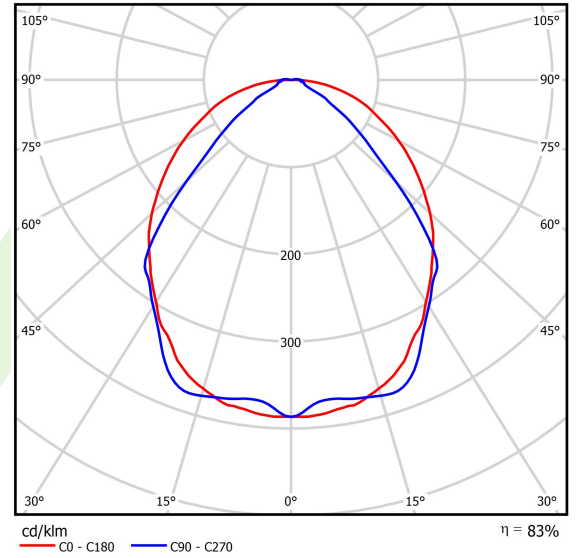

Product: X-LINE SLIM L-DOWN LED 4400 OPTICS-WIDE EDD 34 840 / L-1144MM S-1,5M

Index: 19.4090.1623.34

Description

The luminaire is made of aluminum profile. There is only lower half-space light distribution (L-DOWN). Comparing to the traditional X-Line LED, size of the luminaire has been reduced, and all construction has been closed in a narrow 48 mm profile, which gives now a more elegant form of the product. The X-Line Slim uses a PLX or Micro-PRM opal diffuser or lenses. All of this allows to manipulate light and create lighting systems, facilitating the creation of comfortable vision in the interiors and their aesthetic appearance. The X-Line Slim luminaire is designed for mounting on suspensions.

Product information

Category	Surface mounted luminaires
Family	X-LINE SLIM LED
Name	X-LINE SLIM L-DOWN LED 4400 OPTICS-WIDE EDD 34 840 / L-1144MM S-1,5M
Index	19.4090.1623.34

Light and electrical data

Light source	LED
Luminous flux LED [lm]	4676
LED power [W]	21,8
Luminaire luminous flux [lm]	3881,1
Power of luminaire [W]	24,8
Luminaire's light efficiency [lm/W]	156,5
Color of the light [K]	4000
CRI	>80
SDCM (LED sources)	3
Beam angle [°]	(C0-C180) / (C90-C270) - 101,8° / 88,4°
Photobiological risk class (IEC/EN 62471)	RG0
Protection against electric shock	I
Protection degree	IP40
Voltage	220..240 V, 50..60 Hz
Lifetime of LED sources [h]	100000
Lx/By	L80/B10
Operating temperature range [°C]	5 ÷ 35
Driver	DIM DALI (EDD)
Power factor cos φ	>0,95
Circuit load capacity	17 (B10), 28 (B16), 26 (C10), 41 (C16)

Mechanical data

Assembly	surface mounted on slings
Material	aluminum
Color	RAL 9016 (white)
Diffuser	OPTICS (optical system based on lenses)
Impact resistant	IK04
Dimensions [mm]	1144 x 48 x 70

A graph of light