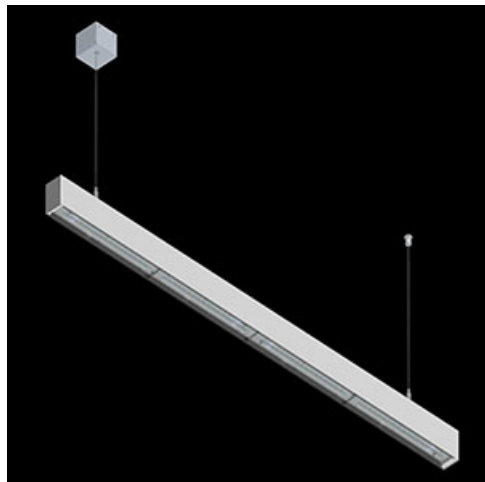

Product: X-LINE SLIM L-DOWN LED 4400 OPTICS-WIDE EDD 21 840 / L-1144MM S-1,5M

Index: 19.4090.1623.21

Description

The luminaire is made of aluminum profile. There is only lower half-space light distribution (L-DOWN). Comparing to the traditional X-Line LED, size of the luminaire has been reduced, and all construction has been closed in a narrow 48 mm profile, which gives now a more elegant form of the product. The X-Line Slim uses a PLX or Micro-PRM opal diffuser or lenses. All of this allows to manipulate light and create lighting systems, facilitating the creation of comfortable vision in the interiors and their aesthetic appearance. The X-Line Slim luminaire is designed for mounting on suspensions.

Product information

Category	Surface mounted luminaires
Family	X-LINE SLIM LED
Name	X-LINE SLIM L-DOWN LED 4400 OPTICS-WIDE EDD 21 840 / L-1144MM S-1,5M
Index	19.4090.1623.21

Light and electrical data

Light source	LED
Luminous flux LED [lm]	4676
LED power [W]	21,8
Luminaire luminous flux [lm]	3881,1
Power of luminaire [W]	24,8
Luminaire's light efficiency [lm/W]	156,5
Color of the light [K]	4000
CRI	>80
SDCM (LED sources)	3
Beam angle [°]	(C0-C180) / (C90-C270) - 101,8° / 88,4°
Photobiological risk class (IEC/EN 62471)	RG0
Protection against electric shock	I
Protection degree	IP40
Voltage	220..240 V, 50..60 Hz
Lifetime of LED sources [h]	100000
Lx/By	L80/B10
Operating temperature range [°C]	5 ÷ 35
Driver	DIM DALI (EDD)
Power factor cos φ	>0,95
Circuit load capacity	17 (B10), 28 (B16), 26 (C10), 41 (C16)

Mechanical data

Assembly	surface mounted on slings
Material	aluminum
Color	RAL 9006 (grey)
Diffuser	OPTICS (optical system based on lenses)
Impact resistant	IK04
Dimensions [mm]	1144 x 48 x 70

A graph of light