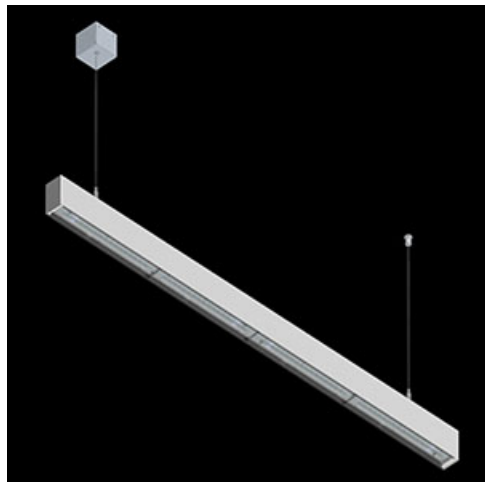

Product: X-LINE SLIM L-DOWN LED 4400 OPTICS-WIDE EDD 04 840 / L-1144MM S-1,5M

Index: 19.4090.1623.04

Description

The luminaire is made of aluminum profile. There is only lower half-space light distribution (L-DOWN). Comparing to the traditional X-Line LED, size of the luminaire has been reduced, and all construction has been closed in a narrow 48 mm profile, which gives now a more elegant form of the product. The X-Line Slim uses a PLX or Micro-PRM opal diffuser or lenses. All of this allows to manipulate light and create lighting systems, facilitating the creation of comfortable vision in the interiors and their aesthetic appearance. The X-Line Slim luminaire is designed for mounting on suspensions.

Product information

Category	Surface mounted luminaires
Family	X-LINE SLIM LED
Name	X-LINE SLIM L-DOWN LED 4400 OPTICS-WIDE EDD 04 840 / L-1144MM S-1,5M
Index	19.4090.1623.04

Light and electrical data

Light source	LED
Luminous flux LED [lm]	4676
LED power [W]	21,8
Luminaire luminous flux [lm]	3881,1
Power of luminaire [W]	24,8
Luminaire's light efficiency [lm/W]	132,6
Color of the light [K]	4000
CRI	>80
SDCM (LED sources)	3
Beam angle [°]	(C0-C180) / (C90-C270) - 101,8° / 88,4°
Photobiological risk class (IEC/EN 62471)	RG0
Protection against electric shock	I
Protection degree	IP40
Voltage	220..240 V, 50..60 Hz
Lifetime of LED sources [h]	100000
Lx/By	L80/B10
Operating temperature range [°C]	5 ÷ 35
Driver	DIM DALI (EDD)
Power factor cos φ	>0,95
Circuit load capacity	17 (B10), 28 (B16), 26 (C10), 41 (C16)

Mechanical data

Assembly	surface mounted on slings
Material	aluminum
Color	RAL 9005 (black)
Diffuser	OPTICS (optical system based on lenses)
Impact resistant	IK04
Dimensions [mm]	1144 x 48 x 70

A graph of light