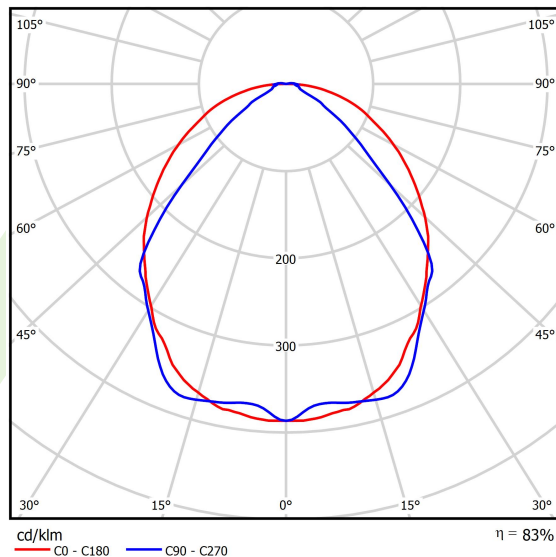

Mechanical data

Assembly	surface mounted on slings
Material	aluminum
Color	RAL 9005 (black)
Diffuser	OPTICS (optical system based on lenses)
Impact resistant	IK04
Dimensions [mm]	1144 x 48 x 70

A graph of light