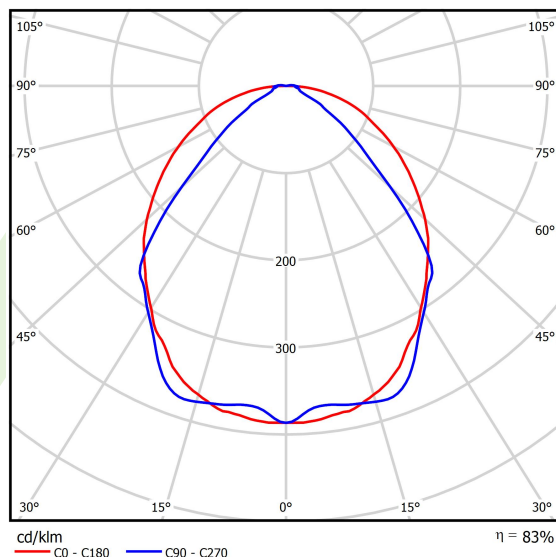

Mechanical data

Assembly	surface mounted on slings
Material	aluminum
Color	RAL 9005 (black)
Diffuser	OPTICS (optical system based on lenses)
Impact resistant	IK04
Dimensions [mm]	1144 x 48 x 70

A graph of light