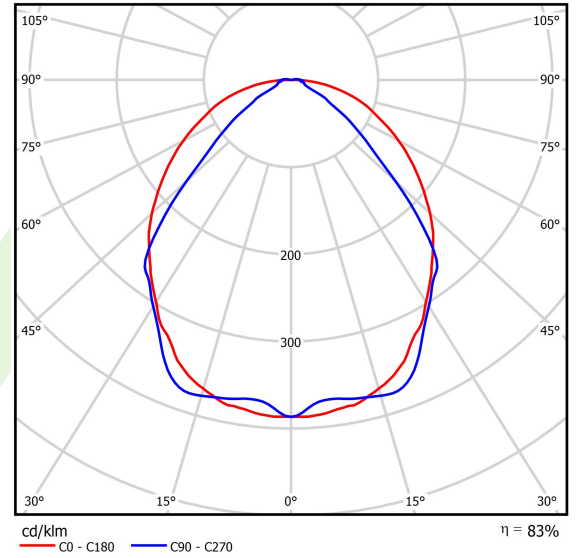

Product: X-LINE SLIM L-DOWN LED 4400 OPTICS-WIDE E 34 840 / L-1144MM S-1,5M

Index: 19.4090.1621.34

Description

The luminaire is made of aluminum profile. There is only lower half-space light distribution (L-DOWN). Comparing to the traditional X-Line LED, size of the luminaire has been reduced, and all construction has been closed in a narrow 48 mm profile, which gives now a more elegant form of the product. The X-Line Slim uses a PLX or Micro-PRM opal diffuser or lenses. All of this allows to manipulate light and create lighting systems, facilitating the creation of comfortable vision in the interiors and their aesthetic appearance. The X-Line Slim luminaire is designed for mounting on suspensions.

Product information

Category	Surface mounted luminaires
Family	X-LINE SLIM LED
Name	X-LINE SLIM L-DOWN LED 4400 OPTICS-WIDE E 34 840 / L-1144MM S-1,5M
Index	19.4090.1621.34

Light and electrical data

Light source	LED
Luminous flux LED [lm]	4676
LED power [W]	21,8
Luminaire luminous flux [lm]	3881,1
Power of luminaire [W]	24,8
Luminaire's light efficiency [lm/W]	156,5
Color of the light [K]	4000
CRI	>80
SDCM (LED sources)	3
Beam angle [°]	(C0-C180) / (C90-C270) - 101,8° / 88,4°
Photobiological risk class (IEC/EN 62471)	RG0
Protection against electric shock	I
Protection degree	IP40
Voltage	220..240 V, 50..60 Hz
Lifetime of LED sources [h]	100000
Lx/By	L80/B10
Operating temperature range [°C]	5 ÷ 35
Driver	standard on/off (E)
Power factor cos φ	>0,95
Circuit load capacity	25 (B10), 40 (B16), 39 (C10), 62 (C16)

Mechanical data

Assembly	surface mounted on slings
Material	aluminum
Color	RAL 9016 (white)
Diffuser	OPTICS (optical system based on lenses)
Impact resistant	IK04
Dimensions [mm]	1144 x 48 x 70

A graph of light