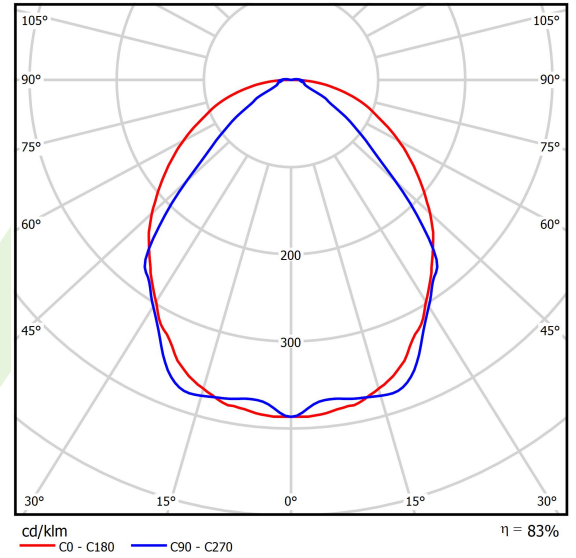

Mechanical data

Assembly	surface mounted on slings
Material	aluminum
Color	RAL 9016 (white)
Diffuser	OPTICS (optical system based on lenses)
Impact resistant	IK04
Dimensions [mm]	1144 x 48 x 70

A graph of light