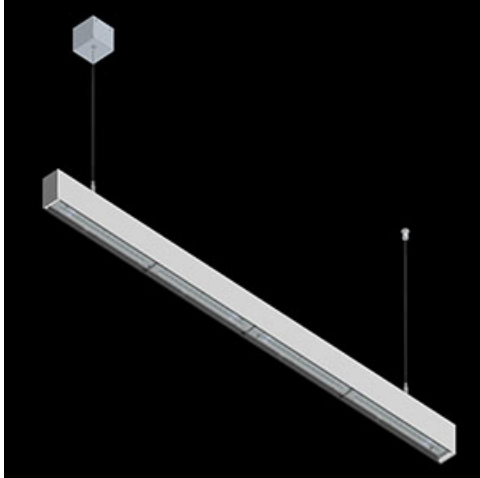

Product: X-LINE SLIM L-DOWN LED 4400 OPTICS-WIDE E 21 840 / L-1144MM S-1,5M

Index: 19.4090.1621.21

Description

The luminaire is made of aluminum profile. There is only lower half-space light distribution (L-DOWN). Comparing to the traditional X-Line LED, size of the luminaire has been reduced, and all construction has been closed in a narrow 48 mm profile, which gives now a more elegant form of the product. The X-Line Slim uses a PLX or Micro-PRM opal diffuser or lenses. All of this allows to manipulate light and create lighting systems, facilitating the creation of comfortable vision in the interiors and their aesthetic appearance. The X-Line Slim luminaire is designed for mounting on suspensions.

Product information

Category	Surface mounted luminaires
Family	X-LINE SLIM LED
Name	X-LINE SLIM L-DOWN LED 4400 OPTICS-WIDE E 21 840 / L-1144MM S-1,5M
Index	19.4090.1621.21

Light and electrical data

Light source	LED
Luminous flux LED [lm]	4676
LED power [W]	21,8
Luminaire luminous flux [lm]	3881,1
Power of luminaire [W]	24,8
Luminaire's light efficiency [lm/W]	156,5
Color of the light [K]	4000
CRI	>80
SDCM (LED sources)	3
Beam angle [°]	(C0-C180) / (C90-C270) - 101,8° / 88,4°
Photobiological risk class (IEC/EN 62471)	RG0
Protection against electric shock	I
Protection degree	IP40
Voltage	220..240 V, 50..60 Hz
Lifetime of LED sources [h]	100000
Lx/By	L80/B10
Operating temperature range [°C]	5 ÷ 35
Driver	standard on/off (E)
Power factor cos φ	>0,95
Circuit load capacity	25 (B10), 40 (B16), 39 (C10), 62 (C16)

Mechanical data

Assembly	surface mounted on slings
Material	aluminum
Color	RAL 9006 (grey)
Diffuser	OPTICS (optical system based on lenses)
Impact resistant	IK04
Dimensions [mm]	1144 x 48 x 70

A graph of light