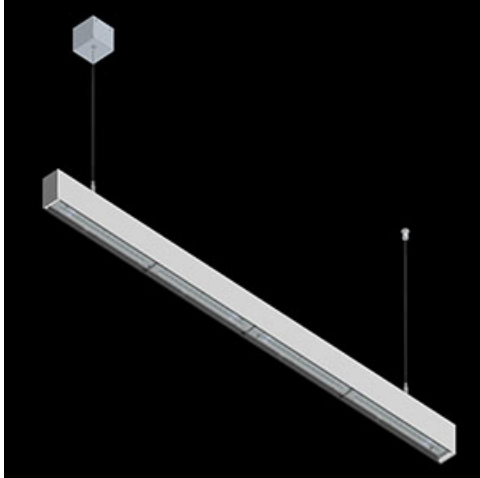

Product: X-LINE SLIM L-DOWN LED 4400 OPTICS-WIDE E 24 840 / L-1144MM S-1,5M

Index: 19.4090.1621.24

Description

The luminaire is made of aluminum profile. There is only lower half-space light distribution (L-DOWN). Comparing to the traditional X-Line LED, size of the luminaire has been reduced, and all construction has been closed in a narrow 48 mm profile, which gives now a more elegant form of the product. The X-Line Slim uses a PLX or Micro-PRM opal diffuser or lenses. All of this allows to manipulate light and create lighting systems, facilitating the creation of comfortable vision in the interiors and their aesthetic appearance. The X-Line Slim luminaire is designed for mounting on suspensions.

Product information

Category	Surface mounted luminaires
Family	X-LINE SLIM LED
Name	X-LINE SLIM L-DOWN LED 4400 OPTICS-WIDE E 24 840 / L-1144MM S-1,5M
Index	19.4090.1621.24

Light and electrical data

Light source	LED
Luminous flux LED [lm]	4676
LED power [W]	21,8
Luminaire luminous flux [lm]	3881,1
Power of luminaire [W]	24,8
Luminaire's light efficiency [lm/W]	156,5
Color of the light [K]	4000
CRI	>80
SDCM (LED sources)	3
Beam angle [°]	(C0-C180) / (C90-C270) - 101,8° / 88,4°
Photobiological risk class (IEC/EN 62471)	RG0
Protection against electric shock	I
Protection degree	IP40
Voltage	220..240 V, 50..60 Hz
Lifetime of LED sources [h]	100000
Lx/By	L80/B10
Operating temperature range [°C]	5 ÷ 35
Driver	standard on/off (E)
Power factor cos φ	>0,95
Circuit load capacity	30 (B10), 48 (B16), 43 (C10), 70 (C16)

Mechanical data

Assembly	surface mounted on slings
Material	aluminum
Color	anodised aluminum
Diffuser	OPTICS (optical system based on lenses)
Impact resistant	IK04
Dimensions [mm]	1144 x 48 x 70

A graph of light