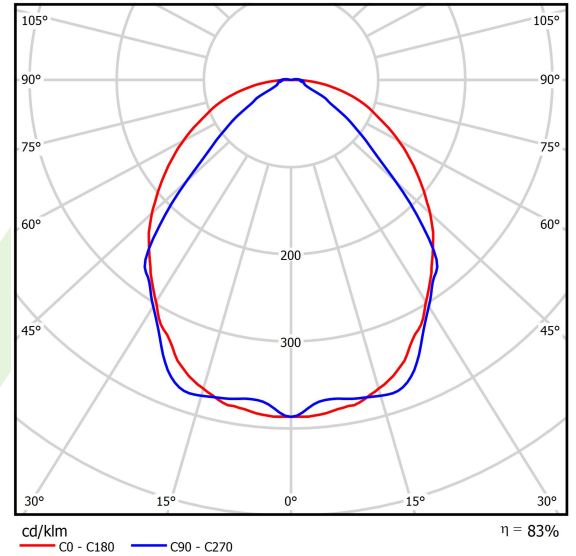

Product: X-LINE SLIM L-DOWN LED 4400 OPTICS-WIDE EDD 34 830 / L-1144MM S-1,5M

Index: 19.4090.1613.34

Description

The luminaire is made of aluminum profile. There is only lower half-space light distribution (L-DOWN). Comparing to the traditional X-Line LED, size of the luminaire has been reduced, and all construction has been closed in a narrow 48 mm profile, which gives now a more elegant form of the product. The X-Line Slim uses a PLX or Micro-PRM opal diffuser or lenses. All of this allows to manipulate light and create lighting systems, facilitating the creation of comfortable vision in the interiors and their aesthetic appearance. The X-Line Slim luminaire is designed for mounting on suspensions.

Product information

Category	Surface mounted luminaires
Family	X-LINE SLIM LED
Name	X-LINE SLIM L-DOWN LED 4400 OPTICS-WIDE EDD 34 830 / L-1144MM S-1,5M
Index	19.4090.1613.34

Light and electrical data

Light source	LED
Luminous flux LED [lm]	4442
LED power [W]	21,8
Luminaire luminous flux [lm]	3686,9
Power of luminaire [W]	24,8
Luminaire's light efficiency [lm/W]	148,7
Color of the light [K]	3000
CRI	>80
SDCM (LED sources)	3
Beam angle [°]	(C0-C180) / (C90-C270) - 101,8° / 88,4°
Photobiological risk class (IEC/EN 62471)	RG0
Protection against electric shock	I
Protection degree	IP40
Voltage	220..240 V, 50..60 Hz
Lifetime of LED sources [h]	100000
Lx/By	L80/B10
Operating temperature range [°C]	5 ÷ 35
Driver	DIM DALI (EDD)
Power factor cos φ	>0,95
Circuit load capacity	17 (B10), 28 (B16), 26 (C10), 41 (C16)

Mechanical data

Assembly	surface mounted on slings
Material	aluminum
Color	RAL 9016 (white)
Diffuser	OPTICS (optical system based on lenses)
Impact resistant	IK04
Dimensions [mm]	1144 x 48 x 70

A graph of light