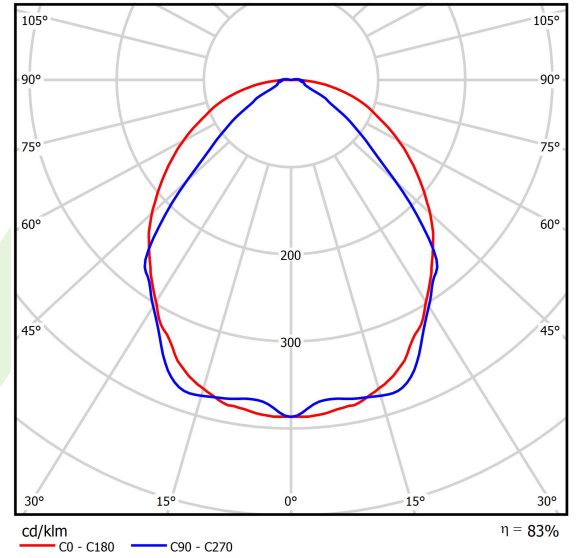

Product: X-LINE SLIM L-DOWN LED 4400 OPTICS-WIDE EDD 34 830 / L-1144MM S-1,5M

Index: 19.4090.1613.34

Description

The luminaire is made of aluminum profile. There is only lower half-space light distribution (L-DOWN). Comparing to the traditional X-Line LED, size of the luminaire has been reduced, and all construction has been closed in a narrow 48 mm profile, which gives now a more elegant form of the product. The X-Line Slim uses a PLX or Micro-PRM opal diffuser or lenses. All of this allows to manipulate light and create lighting systems, facilitating the creation of comfortable vision in the interiors and their aesthetic appearance. The X-Line Slim luminaire is designed for mounting on suspensions. *Selected luminary variants are available with ENEC certificate.

Product information

Category	Surface mounted luminaires
Family	X-LINE SLIM LED
Name	X-LINE SLIM L-DOWN LED 4400 OPTICS-WIDE EDD 34 830 / L-1144MM S-1,5M
Index	19.4090.1613.34
EAN	5902107551971

Light and electrical data

Light source	LED
Luminous flux LED [lm]	4442
LED power [W]	21,8
Luminaire luminous flux [lm]	3686,9
Power of luminaire [W]	24,8
Luminaire's light efficiency [lm/W]	148,7
Color of the light [K]	3000
CRI	>80
SDCM (LED sources)	3
Beam angle [°]	(C0-C180) / (C90-C270) - 101,8° / 88,4°
Photobiological risk class (IEC/EN 62471)	RG0
Protection against electric shock	I
Protection degree	IP40
Voltage	220..240 V, 50..60 Hz
Lifetime of LED sources [h]	100000
Lx/By	L80/B10
Operating temperature range [°C]	5 ÷ 35
Driver	DIM DALI (EDD)
Power factor cos φ	>0,95
Circuit load capacity	17 (B10), 28 (B16), 26 (C10), 41 (C16)

Mechanical data

Assembly	surface mounted on slings
Material	aluminum
Color	RAL 9016 (white)
Diffuser	OPTICS (optical system based on lenses)
Impact resistant	IK04
Dimensions [mm]	1144 x 48 x 70

A graph of light