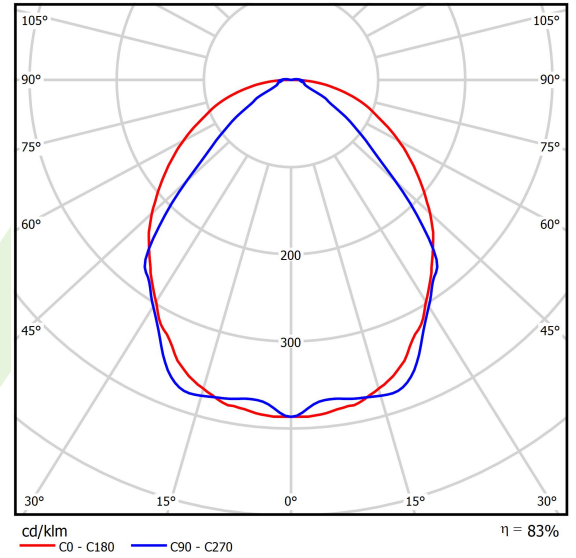

Product: X-LINE SLIM L-DOWN LED 4400 OPTICS-WIDE EDD 34 830 / L-1144MM S-1,5M

Index: 19.4090.1613.34

Description

The luminaire is made of aluminum profile. There is only lower half-space light distribution (L-DOWN). Comparing to the traditional X-Line LED, size of the luminaire has been reduced, and all construction has been closed in a narrow 48 mm profile, which gives now a more elegant form of the product. The X-Line Slim uses a PLX or Micro-PRM opal diffuser or lenses. All of this allows to manipulate light and create lighting systems, facilitating the creation of comfortable vision in the interiors and their aesthetic appearance. The X-Line Slim luminaire is designed for mounting on suspensions.

Product information

Category	Surface mounted luminaires
Family	X-LINE SLIM LED
Name	X-LINE SLIM L-DOWN LED 4400 OPTICS-WIDE EDD 34 830 / L-1144MM S-1,5M
Index	19.4090.1613.34

Light and electrical data

Light source	LED
Luminous flux LED [lm]	4442
LED power [W]	21,8
Luminaire luminous flux [lm]	3686,9
Power of luminaire [W]	24,8
Luminaire's light efficiency [lm/W]	148,7
Color of the light [K]	3000
CRI	>80
SDCM (LED sources)	3
Beam angle [°]	(C0-C180) / (C90-C270) - 101,8° / 88,4°
Photobiological risk class (IEC/EN 62471)	RG0
Protection against electric shock	I
Protection degree	IP40
Voltage	220..240 V, 50..60 Hz
Lifetime of LED sources [h]	100000
Lx/By	L80/B10
Operating temperature range [°C]	5 ÷ 35
Driver	DIM DALI (EDD)
Power factor cos φ	>0,95
Circuit load capacity	17 (B10), 28 (B16), 26 (C10), 41 (C16)

Mechanical data

Assembly	surface mounted on slings
Material	aluminum
Color	RAL 9016 (white)
Diffuser	OPTICS (optical system based on lenses)
Impact resistant	IK04
Dimensions [mm]	1144 x 48 x 70

A graph of light