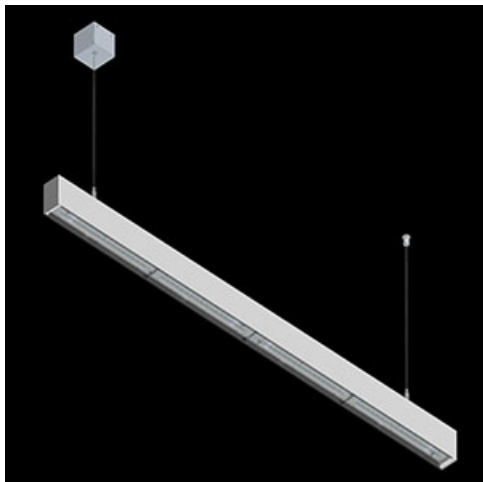

Product: X-LINE SLIM L-DOWN LED 4400 OPTICS-WIDE EDD 24 830 / L-1144MM S-1,5M**Index:** 19.4090.1613.24

Description

The luminaire is made of aluminum profile. There is only lower half-space light distribution (L-DOWN). Comparing to the traditional X-Line LED, size of the luminaire has been reduced, and all construction has been closed in a narrow 48 mm profile, which gives now a more elegant form of the product. The X-Line Slim uses a PLX or Micro-PRM opal diffuser or lenses. All of this allows to manipulate light and create lighting systems, facilitating the creation of comfortable vision in the interiors and their aesthetic appearance. The X-Line Slim luminaire is designed for mounting on suspensions.

Product information

Category	Surface mounted luminaires
Family	X-LINE SLIM LED
Name	X-LINE SLIM L-DOWN LED 4400 OPTICS-WIDE EDD 24 830 / L-1144MM S-1,5M
Index	19.4090.1613.24

Light and electrical data

Light source	LED
Luminous flux LED [lm]	4442
LED power [W]	21,8
Luminaire luminous flux [lm]	3686,9
Power of luminaire [W]	24,8
Luminaire's light efficiency [lm/W]	148,7
Color of the light [K]	3000
CRI	>80
SDCM (LED sources)	3
Beam angle [°]	(C0-C180) / (C90-C270) - 101,8° / 88,4°
Photobiological risk class (IEC/EN 62471)	RG0
Protection against electric shock	I
Protection degree	IP40
Voltage	220..240 V, 50..60 Hz
Lifetime of LED sources [h]	100000
Lx/By	L80/B10
Operating temperature range [°C]	5 ÷ 35
Driver	DIM DALI (EDD)
Power factor cos φ	>0,95
Circuit load capacity	17 (B10), 28 (B16), 26 (C10), 41 (C16)

Mechanical data

Assembly	surface mounted on slings
Material	aluminum
Color	anodised aluminum
Diffuser	OPTICS (optical system based on lenses)
Impact resistant	IK04
Dimensions [mm]	1144 x 48 x 70

A graph of light