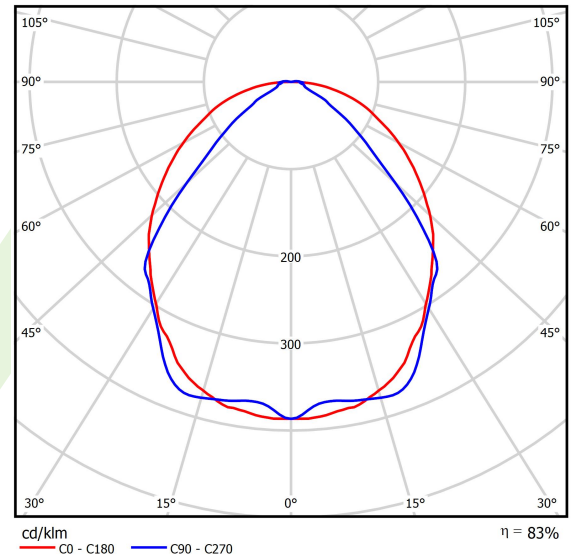

Product: X-LINE SLIM L-DOWN LED 4400 OPTICS-WIDE E 34 830 / L-1144MM S-1,5M

Index: 19.4090.1611.34

Description

The luminaire is made of aluminum profile. There is only lower half-space light distribution (L-DOWN). Comparing to the traditional X-Line LED, size of the luminaire has been reduced, and all construction has been closed in a narrow 48 mm profile, which gives now a more elegant form of the product. The X-Line Slim uses a PLX or Micro-PRM opal diffuser or lenses. All of this allows to manipulate light and create lighting systems, facilitating the creation of comfortable vision in the interiors and their aesthetic appearance. The X-Line Slim luminaire is designed for mounting on suspensions.

Product information

Category	Surface mounted luminaires
Family	X-LINE SLIM LED
Name	X-LINE SLIM L-DOWN LED 4400 OPTICS-WIDE E 34 830 / L-1144MM S-1,5M
Index	19.4090.1611.34

Light and electrical data

Light source	LED
Luminous flux LED [lm]	4442
LED power [W]	21,8
Luminaire luminous flux [lm]	3686,9
Power of luminaire [W]	24,8
Luminaire's light efficiency [lm/W]	148,7
Color of the light [K]	3000
CRI	>80
SDCM (LED sources)	3
Beam angle [°]	(C0-C180) / (C90-C270) - 101,8° / 88,4°
Photobiological risk class (IEC/EN 62471)	RG0
Protection against electric shock	I
Protection degree	IP40
Voltage	220..240 V, 50..60 Hz
Lifetime of LED sources [h]	100000
Lx/By	L80/B10
Operating temperature range [°C]	5 ÷ 35
Driver	standard on/off (E)
Power factor cos φ	>0,95
Circuit load capacity	25 (B10), 40 (B16), 39 (C10), 62 (C16)

Mechanical data

Assembly	surface mounted on slings
Material	aluminum
Color	RAL 9016 (white)
Diffuser	OPTICS (optical system based on lenses)
Impact resistant	IK04
Dimensions [mm]	1144 x 48 x 70

A graph of light