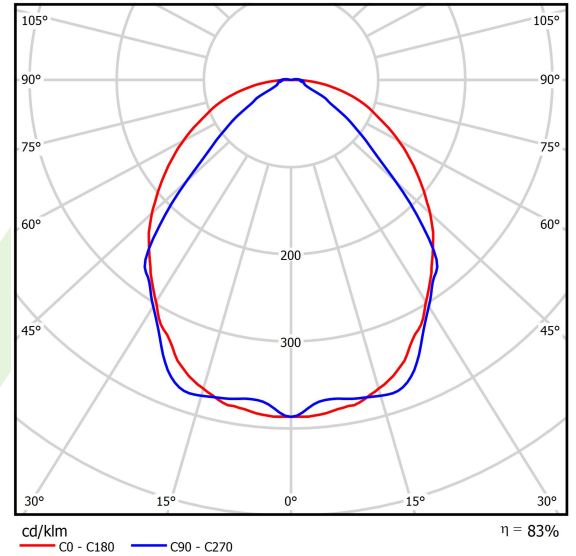

Mechanical data

Assembly	surface mounted on slings
Material	aluminum
Color	RAL 9016 (white)
Diffuser	OPTICS (optical system based on lenses)
Impact resistant	IK04
Dimensions [mm]	1144 x 48 x 70

A graph of light