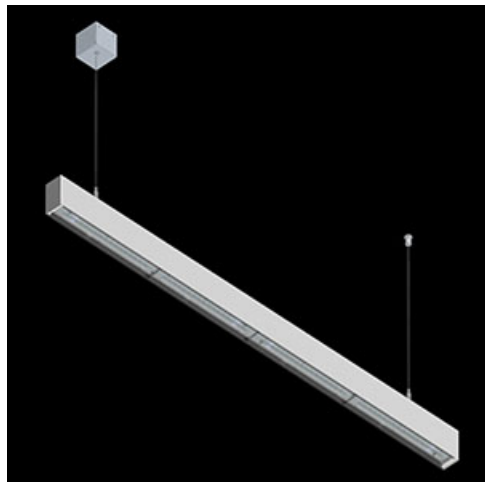

Product: X-LINE SLIM L-DOWN LED 4400 OPTICS-WIDE E 34 830 / L-1144MM S-1,5M

Index: 19.4090.1611.34

Description

The luminaire is made of aluminum profile. There is only lower half-space light distribution (L-DOWN). Comparing to the traditional X-Line LED, size of the luminaire has been reduced, and all construction has been closed in a narrow 48 mm profile, which gives now a more elegant form of the product. The X-Line Slim uses a PLX or Micro-PRM opal diffuser or lenses. All of this allows to manipulate light and create lighting systems, facilitating the creation of comfortable vision in the interiors and their aesthetic appearance. The X-Line Slim luminaire is designed for mounting on suspensions.

Product information

Category	Surface mounted luminaires
Family	X-LINE SLIM LED
Name	X-LINE SLIM L-DOWN LED 4400 OPTICS-WIDE E 34 830 / L-1144MM S-1,5M
Index	19.4090.1611.34

Light and electrical data

Light source	LED
Luminous flux LED [lm]	4442
LED power [W]	21,8
Luminaire luminous flux [lm]	3686,9
Power of luminaire [W]	24,8
Luminaire's light efficiency [lm/W]	148,7
Color of the light [K]	3000
CRI	>80
SDCM (LED sources)	3
Beam angle [°]	(C0-C180) / (C90-C270) - 101,8° / 88,4°
Photobiological risk class (IEC/EN 62471)	RG0
Protection against electric shock	I
Protection degree	IP40
Voltage	220..240 V, 50..60 Hz
Lifetime of LED sources [h]	100000
Lx/By	L80/B10
Operating temperature range [°C]	5 ÷ 35
Driver	standard on/off (E)
Power factor cos φ	>0,95
Circuit load capacity	25 (B10), 40 (B16), 39 (C10), 62 (C16)

Mechanical data

Assembly	surface mounted on slings
Material	aluminum
Color	RAL 9016 (white)
Diffuser	OPTICS (optical system based on lenses)
Impact resistant	IK04
Dimensions [mm]	1144 x 48 x 70

A graph of light