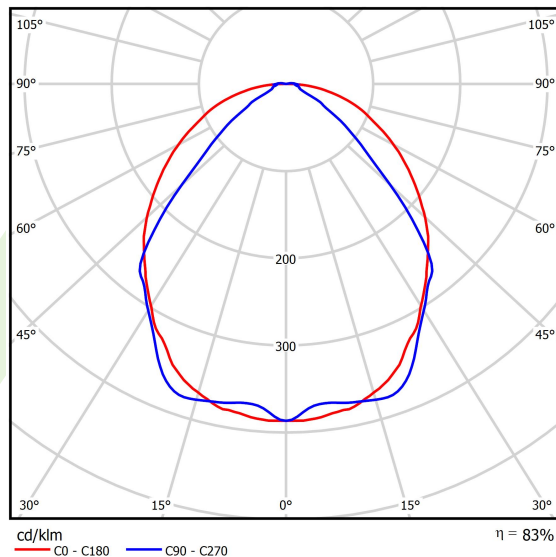

## Light and electrical data

Light source	LED
Luminous flux LED [lm]	2672
LED power [W]	12,4
Luminaire luminous flux [lm]	2217,8
Power of luminaire [W]	14,1
Luminaire's light efficiency [lm/W]	157,3
Color of the light [K]	4000
CRI	>80
SDCM (LED sources)	3
Beam angle [°]	(C0-C180) / (C90-C270) - 101,8° / 88,4°
Photobiological risk class (IEC/EN 62471)	RG0
Protection against electric shock	I
Protection degree	IP40
Voltage	220..240 V, 50..60 Hz
Lifetime of LED sources [h]	100000
Lx/By	L80/B10
Operating temperature range [°C]	5 ÷ 35
Driver	DIM DALI (EDD)
Power factor cos φ	>0,95
Circuit load capacity	20 (B10), 31 (B16), 33 (C10), 53 (C16)