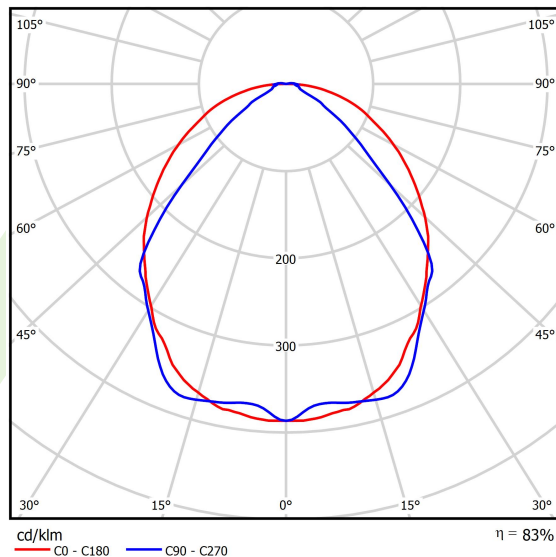

Mechanical data

Assembly	surface mounted on slings
Material	aluminum
Color	RAL 9016 (white)
Diffuser	OPTICS (optical system based on lenses)
Impact resistant	IK04
Dimensions [mm]	1144 x 48 x 70

A graph of light