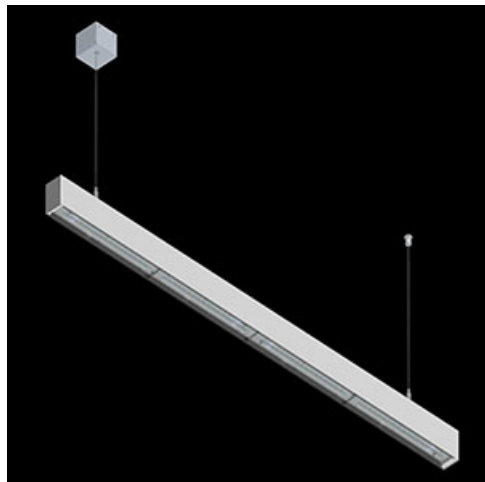

Product: X-LINE SLIM L-DOWN LED 2600 OPTICS-WIDE EDD 21 840 / L-1144MM S-1,5M**Index:** 19.4090.1323.21

Description

The luminaire is made of aluminum profile. There is only lower half-space light distribution (L-DOWN). Comparing to the traditional X-Line LED, size of the luminaire has been reduced, and all construction has been closed in a narrow 48 mm profile, which gives now a more elegant form of the product. The X-Line Slim uses a PLX or Micro-PRM opal diffuser or lenses. All of this allows to manipulate light and create lighting systems, facilitating the creation of comfortable vision in the interiors and their aesthetic appearance. The X-Line Slim luminaire is designed for mounting on suspensions.

Product information

Category	Surface mounted luminaires
Family	X-LINE SLIM LED
Name	X-LINE SLIM L-DOWN LED 2600 OPTICS-WIDE EDD 21 840 / L-1144MM S-1,5M
Index	19.4090.1323.21

Light and electrical data

Light source	LED
Luminous flux LED [lm]	2672
LED power [W]	12,4
Luminaire luminous flux [lm]	2217,8
Power of luminaire [W]	14,1
Luminaire's light efficiency [lm/W]	132,6
Color of the light [K]	4000
CRI	>80
SDCM (LED sources)	3
Beam angle [°]	(C0-C180) / (C90-C270) - 101,8° / 88,4°
Photobiological risk class (IEC/EN 62471)	RG0
Protection against electric shock	I
Protection degree	IP40
Voltage	220..240 V, 50..60 Hz
Lifetime of LED sources [h]	100000
Lx/By	L80/B10
Operating temperature range [°C]	5 ÷ 35
Driver	DIM DALI (EDD)
Power factor cos φ	>0,95
Circuit load capacity	20 (B10), 31 (B16), 33 (C10), 53 (C16)

Mechanical data

Assembly	surface mounted on slings
Material	aluminum
Color	RAL 9006 (grey)
Diffuser	OPTICS (optical system based on lenses)
Impact resistant	IK04
Dimensions [mm]	1144 x 48 x 70

A graph of light