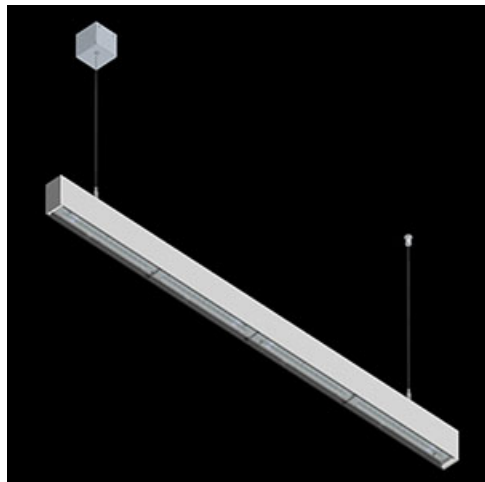

**Product:** X-LINE SLIM L-DOWN LED 2600 OPTICS-WIDE EDD 04 840 / L-1144MM S-1,5M

**Index:** 19.4090.1323.04

## Description

The luminaire is made of aluminum profile. There is only lower half-space light distribution (L-DOWN). Comparing to the traditional X-Line LED, size of the luminaire has been reduced, and all construction has been closed in a narrow 48 mm profile, which gives now a more elegant form of the product. The X-Line Slim uses a PLX or Micro-PRM opal diffuser or lenses. All of this allows to manipulate light and create lighting systems, facilitating the creation of comfortable vision in the interiors and their aesthetic appearance. The X-Line Slim luminaire is designed for mounting on suspensions.

## Product information

Category	Surface mounted luminaires
Family	X-LINE SLIM LED
Name	X-LINE SLIM L-DOWN LED 2600 OPTICS-WIDE EDD 04 840 / L-1144MM S-1,5M
Index	19.4090.1323.04

**Mechanical data**

Assembly	surface mounted on slings
Material	aluminum
Color	RAL 9005 (black)
Diffuser	OPTICS (optical system based on lenses)
Impact resistant	IK04
Dimensions [mm]	1144 x 48 x 70

**A graph of light**