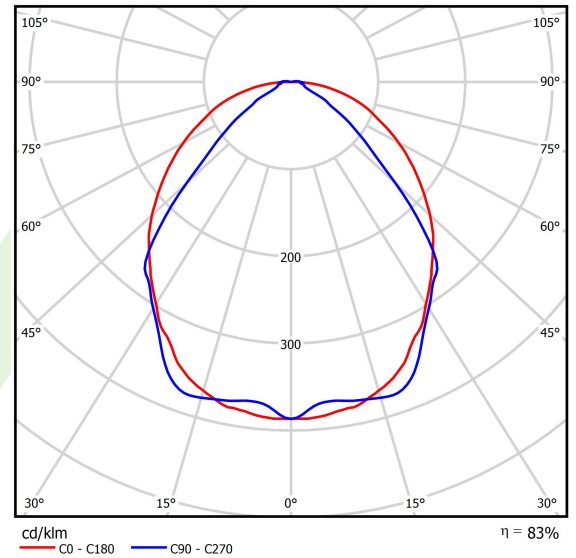

Mechanical data

Assembly	surface mounted on slings
Material	aluminum
Color	RAL 9005 (black)
Diffuser	OPTICS (optical system based on lenses)
Impact resistant	IK04
Dimensions [mm]	1144 x 48 x 70

A graph of light