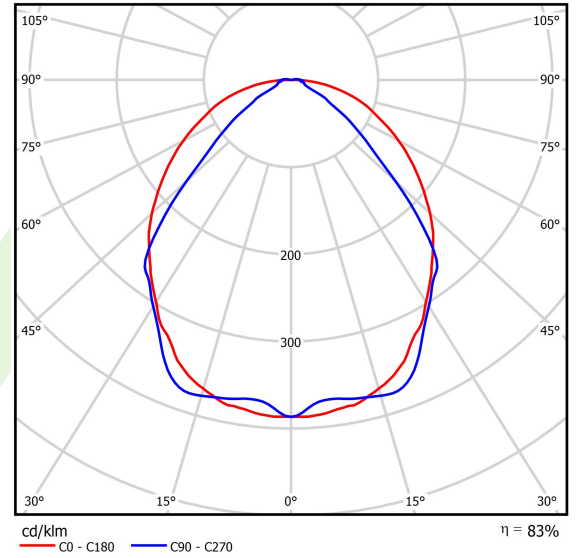

Product: X-LINE SLIM L-DOWN LED 2600 OPTICS-WIDE E 34 840 / L-1144MM S-1,5M

Index: 19.4090.1321.34

Description

The luminaire is made of aluminum profile. There is only lower half-space light distribution (L-DOWN). Comparing to the traditional X-Line LED, size of the luminaire has been reduced, and all construction has been closed in a narrow 48 mm profile, which gives now a more elegant form of the product. The X-Line Slim uses a PLX or Micro-PRM opal diffuser or lenses. All of this allows to manipulate light and create lighting systems, facilitating the creation of comfortable vision in the interiors and their aesthetic appearance. The X-Line Slim luminaire is designed for mounting on suspensions.

Product information

Category	Surface mounted luminaires
Family	X-LINE SLIM LED
Name	X-LINE SLIM L-DOWN LED 2600 OPTICS-WIDE E 34 840 / L-1144MM S-1,5M
Index	19.4090.1321.34

Light and electrical data

Light source	LED
Luminous flux LED [lm]	2672
LED power [W]	12,4
Luminaire luminous flux [lm]	2217,8
Power of luminaire [W]	14,1
Luminaire's light efficiency [lm/W]	157,3
Color of the light [K]	4000
CRI	>80
SDCM (LED sources)	3
Beam angle [°]	(C0-C180) / (C90-C270) - 101,8° / 88,4°
Photobiological risk class (IEC/EN 62471)	RG0
Protection against electric shock	I
Protection degree	IP40
Voltage	220..240 V, 50..60 Hz
Lifetime of LED sources [h]	100000
Lx/By	L80/B10
Operating temperature range [°C]	5 ÷ 35
Driver	standard on/off (E)
Power factor cos φ	>0,95
Circuit load capacity	25 (B10), 40 (B16), 39 (C10), 62 (C16)

Mechanical data

Assembly	surface mounted on slings
Material	aluminum
Color	RAL 9016 (white)
Diffuser	OPTICS (optical system based on lenses)
Impact resistant	IK04
Dimensions [mm]	1144 x 48 x 70

A graph of light