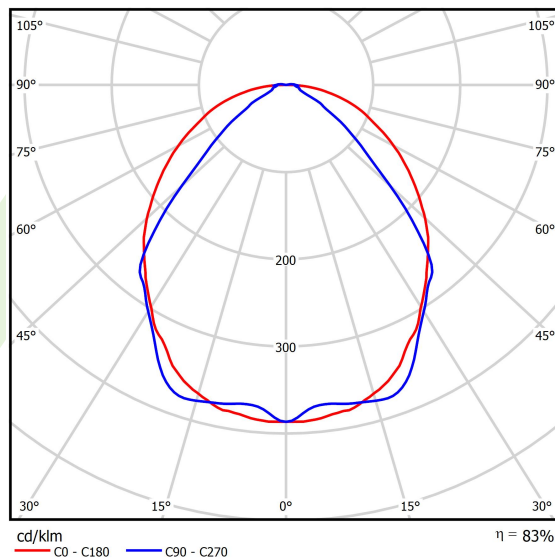

Mechanical data

Assembly	surface mounted on slings
Material	aluminum
Color	RAL 9016 (white)
Diffuser	OPTICS (optical system based on lenses)
Impact resistant	IK04
Weight [kg]	2
Dimensions [mm]	1144 x 48 x 70

A graph of light