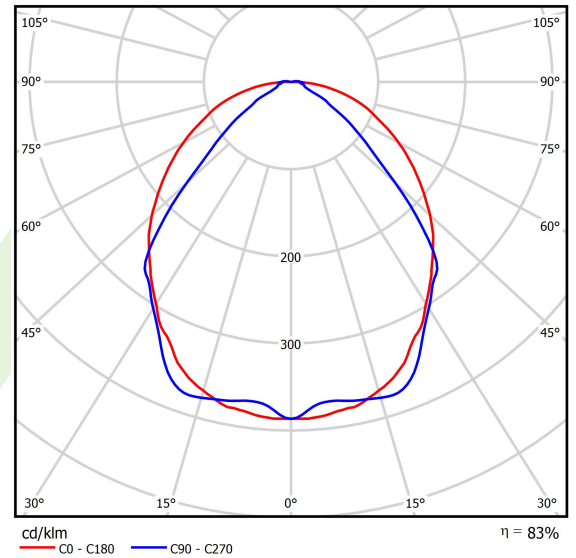

Product: X-LINE SLIM L-DOWN LED 2600 OPTICS-WIDE E 34 840 / L-1144MM S-1,5M

Index: 19.4090.1321.34

Description

The luminaire is made of aluminum profile. There is only lower half-space light distribution (L-DOWN). Comparing to the traditional X-Line LED, size of the luminaire has been reduced, and all construction has been closed in a narrow 48 mm profile, which gives now a more elegant form of the product. The X-Line Slim uses a PLX or Micro-PRM opal diffuser or lenses. All of this allows to manipulate light and create lighting systems, facilitating the creation of comfortable vision in the interiors and their aesthetic appearance. The X-Line Slim luminaire is designed for mounting on suspensions.

Product information

Category	Surface mounted luminaires
Family	X-LINE SLIM LED
Name	X-LINE SLIM L-DOWN LED 2600 OPTICS-WIDE E 34 840 / L-1144MM S-1,5M
Index	19.4090.1321.34

Light and electrical data

Light source	LED
Luminous flux LED [lm]	2672
LED power [W]	12,4
Luminaire luminous flux [lm]	2217,8
Power of luminaire [W]	14,1
Luminaire's light efficiency [lm/W]	157,3
Color of the light [K]	4000
CRI	>80
SDCM (LED sources)	3
Beam angle [°]	(C0-C180) / (C90-C270) - 101,8° / 88,4°
Photobiological risk class (IEC/EN 62471)	RG0
Protection against electric shock	I
Protection degree	IP40
Voltage	220..240 V, 50..60 Hz
Lifetime of LED sources [h]	100000
Lx/By	L80/B10
Operating temperature range [°C]	5 ÷ 35
Driver	standard on/off (E)
Power factor cos φ	>0,95
Circuit load capacity	25 (B10), 40 (B16), 39 (C10), 62 (C16)

Mechanical data

Assembly	surface mounted on slings
Material	aluminum
Color	RAL 9016 (white)
Diffuser	OPTICS (optical system based on lenses)
Impact resistant	IK04
Dimensions [mm]	1144 x 48 x 70

A graph of light