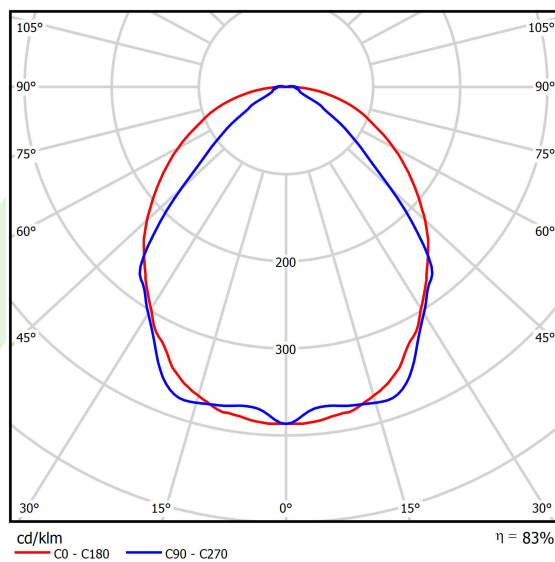

Mechanical data

Assembly	surface mounted on slings
Material	aluminum
Color	RAL 9016 (white)
Diffuser	OPTICS (optical system based on lenses)
Impact resistant	IK04
Weight [kg]	2
Dimensions [mm]	1144 x 48 x 70

A graph of light