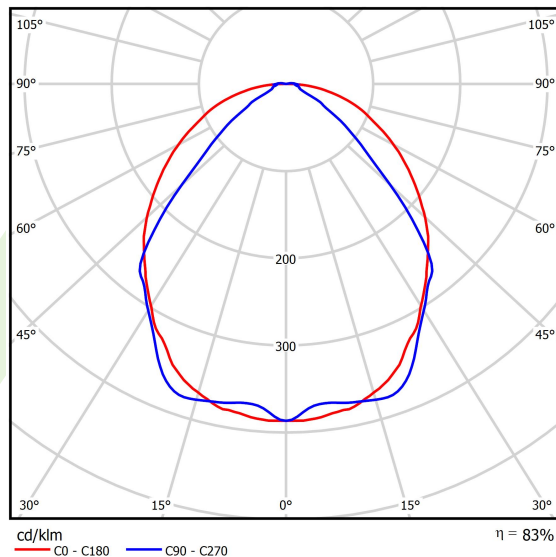

Mechanical data

Assembly	surface mounted on slings
Material	aluminum
Color	anodised aluminum
Diffuser	OPTICS (optical system based on lenses)
Impact resistant	IK04
Dimensions [mm]	1144 x 48 x 70

A graph of light