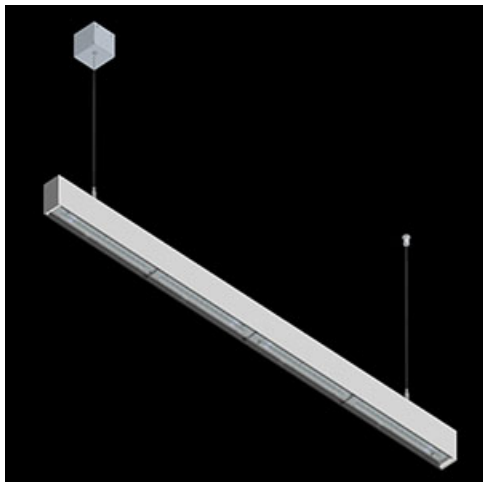

Product: X-LINE SLIM L-DOWN LED 2600 OPTICS-WIDE E 04 840 / L-1144MM S-1,5M**Index:** 19.4090.1321.04

Description

The luminaire is made of aluminum profile. There is only lower half-space light distribution (L-DOWN). Comparing to the traditional X-Line LED, size of the luminaire has been reduced, and all construction has been closed in a narrow 48 mm profile, which gives now a more elegant form of the product. The X-Line Slim uses a PLX or Micro-PRM opal diffuser or lenses. All of this allows to manipulate light and create lighting systems, facilitating the creation of comfortable vision in the interiors and their aesthetic appearance. The X-Line Slim luminaire is designed for mounting on suspensions.

Product information

Category	Surface mounted luminaires
Family	X-LINE SLIM LED
Name	X-LINE SLIM L-DOWN LED 2600 OPTICS-WIDE E 04 840 / L-1144MM S-1,5M
Index	19.4090.1321.04

Light and electrical data

Light source	LED
Luminous flux LED [lm]	2672
LED power [W]	12,4
Luminaire luminous flux [lm]	2217,8
Power of luminaire [W]	14,1
Luminaire's light efficiency [lm/W]	157,3
Color of the light [K]	4000
CRI	>80
SDCM (LED sources)	3
Beam angle [°]	(C0-C180) / (C90-C270) - 101,8° / 88,4°
Photobiological risk class (IEC/EN 62471)	RG0
Protection against electric shock	I
Protection degree	IP40
Voltage	220..240 V, 50..60 Hz
Lifetime of LED sources [h]	100000
Lx/By	L80/B10
Operating temperature range [°C]	5 ÷ 35
Driver	standard on/off (E)
Power factor cos φ	>0,95
Circuit load capacity	25 (B10), 40 (B16), 39 (C10), 62 (C16)

Mechanical data

Assembly	surface mounted on slings
Material	aluminum
Color	RAL 9005 (black)
Diffuser	OPTICS (optical system based on lenses)
Impact resistant	IK04
Dimensions [mm]	1144 x 48 x 70

A graph of light