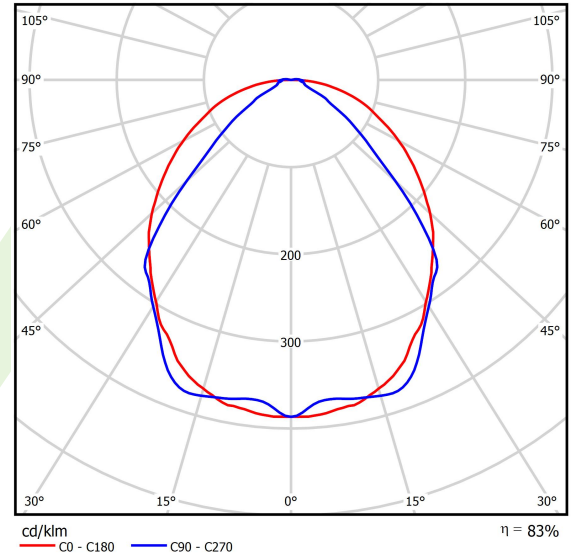

Product: X-LINE SLIM L-DOWN LED 2600 OPTICS-WIDE E 04 840 / L-1144MM S-1,5M**Index:** 19.4090.1321.04

Description

The luminaire is made of aluminum profile. There is only lower half-space light distribution (L-DOWN). Comparing to the traditional X-Line LED, size of the luminaire has been reduced, and all construction has been closed in a narrow 48 mm profile, which gives now a more elegant form of the product. The X-Line Slim uses a PLX or Micro-PRM opal diffuser or lenses. All of this allows to manipulate light and create lighting systems, facilitating the creation of comfortable vision in the interiors and their aesthetic appearance. The X-Line Slim luminaire is designed for mounting on suspensions.

Product information

Category	Surface mounted luminaires
Family	X-LINE SLIM LED
Name	X-LINE SLIM L-DOWN LED 2600 OPTICS-WIDE E 04 840 / L-1144MM S-1,5M
Index	19.4090.1321.04

Light and electrical data

Light source	LED
Luminous flux LED [lm]	2672
LED power [W]	12,4
Luminaire luminous flux [lm]	2217,8
Power of luminaire [W]	14,1
Luminaire's light efficiency [lm/W]	157,3
Color of the light [K]	4000
CRI	>80
SDCM (LED sources)	3
Beam angle [°]	(C0-C180) / (C90-C270) - 101,8° / 88,4°
Photobiological risk class (IEC/EN 62471)	RG0
Protection against electric shock	I
Protection degree	IP40
Voltage	220..240 V, 50..60 Hz
Lifetime of LED sources [h]	100000
Lx/By	L80/B10
Operating temperature range [°C]	5 ÷ 35
Driver	standard on/off (E)
Power factor cos φ	>0,95
Circuit load capacity	25 (B10), 40 (B16), 39 (C10), 62 (C16)

Mechanical data

Assembly	surface mounted on slings
Material	aluminum
Color	RAL 9005 (black)
Diffuser	OPTICS (optical system based on lenses)
Impact resistant	IK04
Dimensions [mm]	1144 x 48 x 70

A graph of light