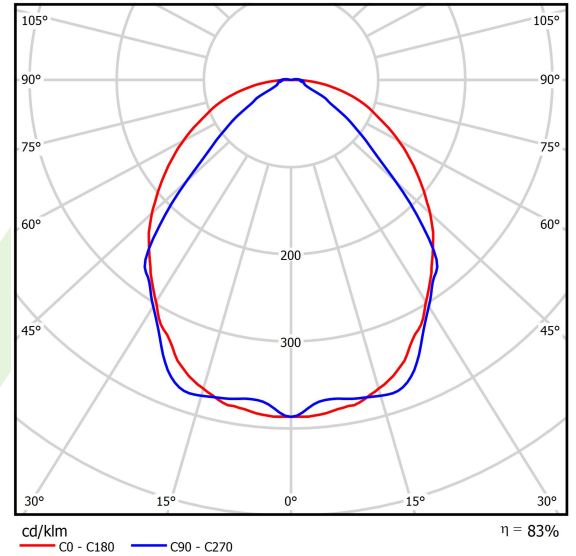

Product: X-LINE SLIM L-DOWN LED 2600 OPTICS-WIDE EDD 34 830 / L-1144MM S-1,5M

Index: 19.4090.1313.34

Description

The luminaire is made of aluminum profile. There is only lower half-space light distribution (L-DOWN). Comparing to the traditional X-Line LED, size of the luminaire has been reduced, and all construction has been closed in a narrow 48 mm profile, which gives now a more elegant form of the product. The X-Line Slim uses a PLX or Micro-PRM opal diffuser or lenses. All of this allows to manipulate light and create lighting systems, facilitating the creation of comfortable vision in the interiors and their aesthetic appearance. The X-Line Slim luminaire is designed for mounting on suspensions.

Product information

Category	Surface mounted luminaires
Family	X-LINE SLIM LED
Name	X-LINE SLIM L-DOWN LED 2600 OPTICS-WIDE EDD 34 830 / L-1144MM S-1,5M
Index	19.4090.1313.34

Light and electrical data

Light source	LED
Luminous flux LED [lm]	2538
LED power [W]	12,4
Luminaire luminous flux [lm]	2106,5
Power of luminaire [W]	14,1
Luminaire's light efficiency [lm/W]	149,4
Color of the light [K]	3000
CRI	>80
SDCM (LED sources)	3
Beam angle [°]	(C0-C180) / (C90-C270) - 101,8° / 88,4°
Photobiological risk class (IEC/EN 62471)	RG0
Protection against electric shock	I
Protection degree	IP40
Voltage	220..240 V, 50..60 Hz
Lifetime of LED sources [h]	100000
Lx/By	L80/B10
Operating temperature range [°C]	5 ÷ 35
Driver	DIM DALI (EDD)
Power factor cos φ	>0,95
Circuit load capacity	20 (B10), 31 (B16), 33 (C10), 53 (C16)

Mechanical data

Assembly	surface mounted on slings
Material	aluminum
Color	RAL 9016 (white)
Diffuser	OPTICS (optical system based on lenses)
Impact resistant	IK04
Dimensions [mm]	1144 x 48 x 70

A graph of light