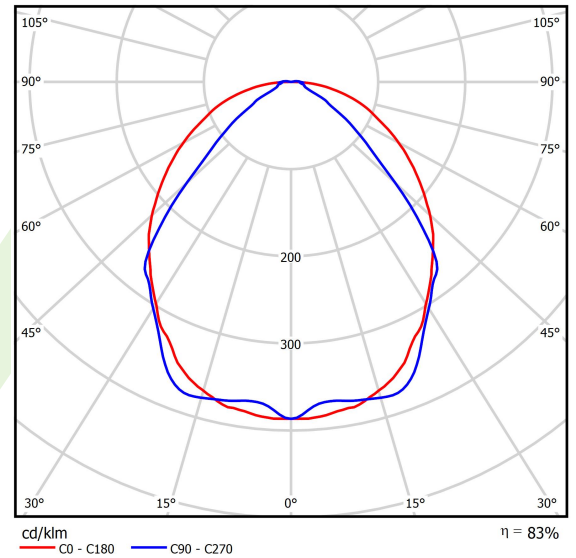

Product: X-LINE SLIM L-DOWN LED 2600 OPTICS-WIDE EDD 21 830 / L-1144MM S-1,5M

Index: 19.4090.1313.21

Description

The luminaire is made of aluminum profile. There is only lower half-space light distribution (L-DOWN). Comparing to the traditional X-Line LED, size of the luminaire has been reduced, and all construction has been closed in a narrow 48 mm profile, which gives now a more elegant form of the product. The X-Line Slim uses a PLX or Micro-PRM opal diffuser or lenses. All of this allows to manipulate light and create lighting systems, facilitating the creation of comfortable vision in the interiors and their aesthetic appearance. The X-Line Slim luminaire is designed for mounting on suspensions.

Product information

Category	Surface mounted luminaires
Family	X-LINE SLIM LED
Name	X-LINE SLIM L-DOWN LED 2600 OPTICS-WIDE EDD 21 830 / L-1144MM S-1,5M
Index	19.4090.1313.21

Light and electrical data

Light source	LED
Luminous flux LED [lm]	2538
LED power [W]	12,4
Luminaire luminous flux [lm]	2106,5
Power of luminaire [W]	14,1
Luminaire's light efficiency [lm/W]	132,6
Color of the light [K]	3000
CRI	>80
SDCM (LED sources)	3
Beam angle [°]	(C0-C180) / (C90-C270) - 101,8° / 88,4°
Photobiological risk class (IEC/EN 62471)	RG0
Protection against electric shock	I
Protection degree	IP40
Voltage	220..240 V, 50..60 Hz
Lifetime of LED sources [h]	100000
Lx/By	L80/B10
Operating temperature range [°C]	5 ÷ 35
Driver	DIM DALI (EDD)
Power factor cos φ	>0,95
Circuit load capacity	20 (B10), 31 (B16), 33 (C10), 53 (C16)

Mechanical data

Assembly	surface mounted on slings
Material	aluminum
Color	RAL 9006 (grey)
Diffuser	OPTICS (optical system based on lenses)
Impact resistant	IK04
Dimensions [mm]	1144 x 48 x 70

A graph of light