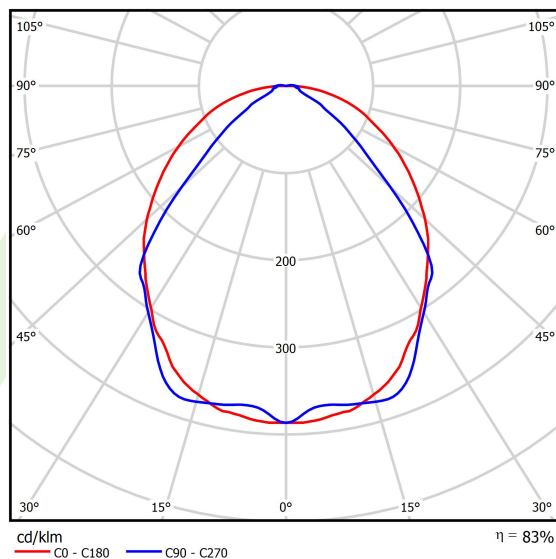

Mechanical data

Assembly	surface mounted on slings
Material	aluminum
Color	anodised aluminum
Diffuser	OPTICS (optical system based on lenses)
Impact resistant	IK04
Dimensions [mm]	1144 x 48 x 70

A graph of light